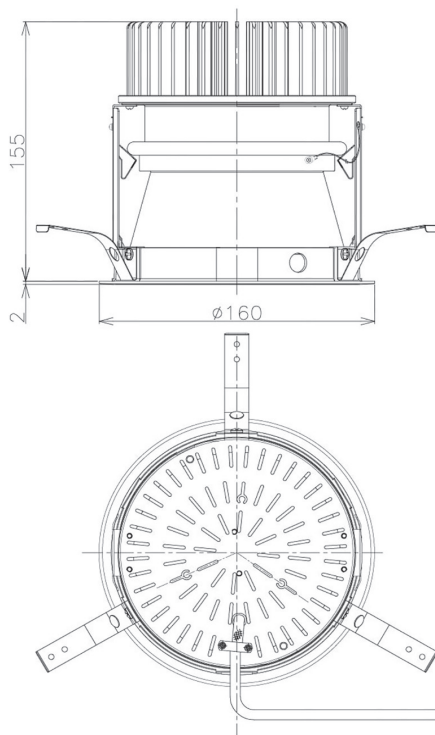

Item no. DD098-3450MB9035D

Series Name:  $\Phi$ 150 Spark (Deep Cone)

Installation	Recessed mount
Type	
Fixture wattage	33.8W
Beam angle	50 deg
Color Temp.	3500K
CRI	Ra>90
Luminous	2932 lm
Body	Die-cast aluminum alloy
Body finish	N/A
Trim finish	Black
Reflector finish	Mirror
IP Rate	IP20
Light source	COB module
Input Voltage	AC220~240V
Dimming Type	Non-Dimmable
Certificate	CE, CCC
Cut Hole	150mm

Height (Weight)	Spot / Medium / Medium flood	Wide flood
65.3W	177 (1.4kg)	
48.5W	177 (1.5kg)	
44.3W	157 (1.2kg)	
33.8W	168 (1.1kg)	157 (1.1kg)
30.3W	168 (1.1kg)	157 (1.1kg)
23.0W	138 (0.9kg)	127 (0.9kg)