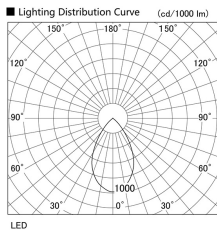

Item no. DD098-3450MB9035D

Series Name:  $\Phi$ 150 Spark (Deep Cone)

Installation	Recessed mount
Type	
Fixture wattage	33.8W
Beam angle	50 deg
Color Temp.	3500K
CRI	Ra>90
Luminous	2932 lm
Body	Die-cast aluminum alloy
Body finish	N/A
Trim finish	Black
Reflector finish	Mirror
IP Rate	IP20
Light source	COB module
Input Voltage	AC220~240V
Dimming Type	Non-Dimmable
Certificate	CE, CCC
Cut Hole	150mm

Height (Weight)	Spot / Medium / Medium flood	Wide flood
65.3W	177 (1.4kg)	
48.5W	177 (1.5kg)	
44.3W	157 (1.2kg)	
33.8W	168 (1.1kg)	157 (1.1kg)
30.3W	168 (1.1kg)	157 (1.1kg)
23.0W	138 (0.9kg)	127 (0.9kg)