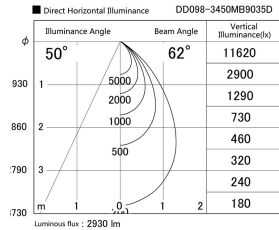

Item no. DD098-3450MB9035D

Series Name:  $\Phi$ 150 Spark (Deep Cone)

Installation	Recessed mount
Type	
Fixture wattage	33.8W
Beam angle	50 deg
Color Temp.	3500K
CRI	Ra>90
Luminous	2932 lm
Body	Die-cast aluminum alloy
Body finish	N/A
Trim finish	Black
Reflector finish	Mirror
IP Rate	IP20
Light source	COB module
Input Voltage	AC220~240V
Dimming Type	Non-Dimmable
Certificate	CE, CCC
Cut Hole	150mm

Height (Weight)	Spot / Medium / Medium flood	Wide flood
65.3W	177 (1.4kg)	
48.5W	177 (1.5kg)	
44.3W	157 (1.2kg)	
33.8W	168 (1.1kg)	157 (1.1kg)
30.3W	168 (1.1kg)	157 (1.1kg)
23.0W	138 (0.9kg)	127 (0.9kg)