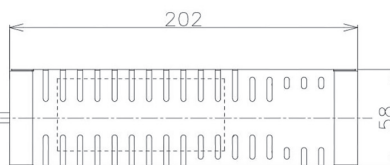

Item no. DD098-3450MW8027D

Series Name: Φ 150 Spark (Deep Cone)

Installation	Recessed mount
Type	Φ 150 Spark (Deep Cone)
Fixture wattage	33.8W
Beam angle	50 deg
Color Temp.	2700K
CRI	Ra>90
Luminous	3228 lm
Body	Die-cast aluminum alloy
Body finish	N/A
Trim finish	White
Reflector finish	Mirror
IP Rate	IP20
Light source	COB module
Input Voltage	AC220~240V
Dimming Type	Non-Dimmable
Certificate	CE, CCC
Cut Hole	150mm

Height (Weight)	Spot / Medium / Medium flood	Wide flood
65.3W	177 (1.4kg)	
48.5W	177 (1.5kg)	
44.3W	157 (1.2kg)	
33.8W	168 (1.1kg)	157 (1.1kg)
30.3W	168 (1.1kg)	157 (1.1kg)
23.0W	138 (0.9kg)	127 (0.9kg)