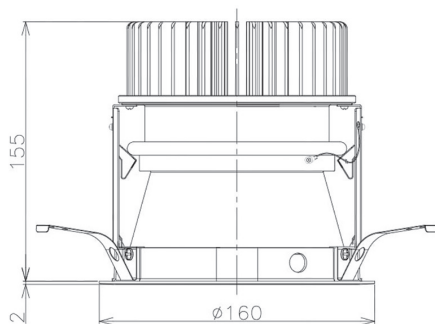

Item no. DD098-3450MW8027D

Series Name: Φ 150 Spark (Deep Cone)

Installation	Recessed mount
Type	
Fixture wattage	33.8W
Beam angle	50 deg
Color Temp.	2700K
CRI	Ra>90
Luminous	3228 lm
Body	Die-cast aluminum alloy
Body finish	N/A
Trim finish	White
Reflector finish	Mirror
IP Rate	IP20
Light source	COB module
Input Voltage	AC220~240V
Dimming Type	Non-Dimmable
Certificate	CE, CCC
Cut Hole	150mm

Height (Weight)	Spot / Medium / Medium flood	Wide flood
65.3W	177 (1.4kg)	
48.5W	177 (1.5kg)	
44.3W	157 (1.2kg)	
33.8W	168 (1.1kg)	157 (1.1kg)
30.3W	168 (1.1kg)	157 (1.1kg)
23.0W	138 (0.9kg)	127 (0.9kg)