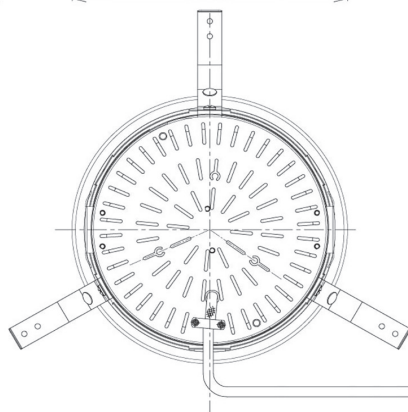

Item no. DD098-3450MW8027D

Series Name: Φ 150 Spark (Deep Cone)

Installation	Recessed mount
Type	
Fixture wattage	33.8W
Beam angle	50 deg
Color Temp.	2700K
CRI	Ra>90
Luminous	3228 lm
Body	Die-cast aluminum alloy
Body finish	N/A
Trim finish	White
Reflector finish	Mirror
IP Rate	IP20
Light source	COB module
Input Voltage	AC220~240V
Dimming Type	Non-Dimmable
Certificate	CE, CCC
Cut Hole	150mm

Height (Weight)	Spot / Medium / Medium flood	Wide flood
65.3W	177 (1.4kg)	
48.5W	177 (1.5kg)	
44.3W	157 (1.2kg)	
33.8W	168 (1.1kg)	157 (1.1kg)
30.3W	168 (1.1kg)	157 (1.1kg)
23.0W	138 (0.9kg)	127 (0.9kg)