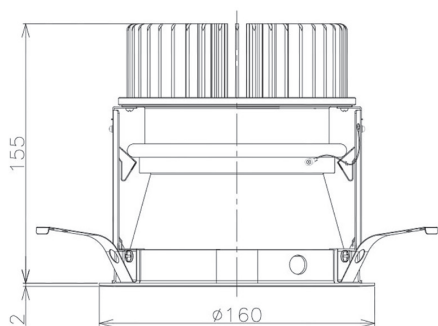

Item no. DD098-3450MW8027D

Series Name: Φ 150 Spark (Deep Cone)

Installation	Recessed mount
Type	Φ 150 Spark (Deep Cone)
Fixture wattage	33.8W
Beam angle	50 deg
Color Temp.	2700K
CRI	Ra>90
Luminous	3228 lm
Body	Die-cast aluminum alloy
Body finish	N/A
Trim finish	White
Reflector finish	Mirror
IP Rate	IP20
Light source	COB module
Input Voltage	AC220~240V
Dimming Type	Non-Dimmable
Certificate	CE, CCC
Cut Hole	150mm

Height (Weight)	Spot / Medium / Medium flood	Wide flood
65.3W	177 (1.4kg)	
48.5W	177 (1.5kg)	
44.3W	157 (1.2kg)	
33.8W	168 (1.1kg)	157 (1.1kg)
30.3W	168 (1.1kg)	157 (1.1kg)
23.0W	138 (0.9kg)	127 (0.9kg)