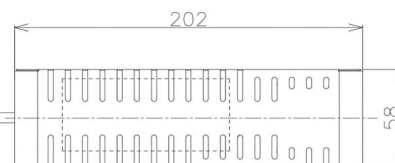

Item no. DD098-3450MW8027D

Series Name: Φ 150 Spark (Deep Cone)

Installation	Recessed mount
Type	
Fixture wattage	33.8W
Beam angle	50 deg
Color Temp.	2700K
CRI	Ra>90
Luminous	3228 lm
Body	Die-cast aluminum alloy
Body finish	N/A
Trim finish	White
Reflector finish	Mirror
IP Rate	IP20
Light source	COB module
Input Voltage	AC220~240V
Dimming Type	Non-Dimmable
Certificate	CE, CCC
Cut Hole	150mm

Height (Weight)	Spot / Medium / Medium flood	Wide flood
65.3W	177 (1.4kg)	
48.5W	177 (1.5kg)	
44.3W	157 (1.2kg)	
33.8W	168 (1.1kg)	157 (1.1kg)
30.3W	168 (1.1kg)	157 (1.1kg)
23.0W	138 (0.9kg)	127 (0.9kg)