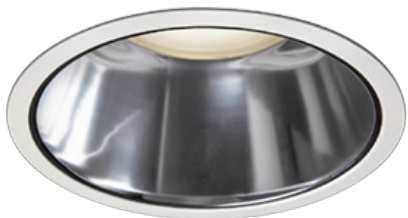

Item no. DD098-3450MW8027D

Series Name: Φ 150 Spark (Deep Cone)

Installation	Recessed mount
Type	Φ 150 Spark (Deep Cone)
Fixture wattage	33.8W
Beam angle	50 deg
Color Temp.	2700K
CRI	Ra>90
Luminous	3228 lm
Body	Die-cast aluminum alloy
Body finish	N/A
Trim finish	White
Reflector finish	Mirror
IP Rate	IP20
Light source	COB module
Input Voltage	AC220~240V
Dimming Type	Non-Dimmable
Certificate	CE, CCC
Cut Hole	150mm

Height (Weight)	Spot / Medium / Medium flood	Wide flood
65.3W	177 (1.4kg)	
48.5W	177 (1.5kg)	
44.3W	157 (1.2kg)	
33.8W	168 (1.1kg)	157 (1.1kg)
30.3W	168 (1.1kg)	157 (1.1kg)
23.0W	138 (0.9kg)	127 (0.9kg)