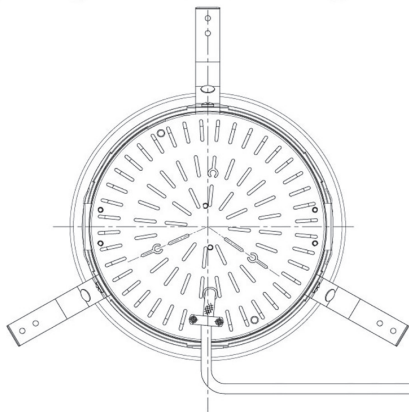

Item no. DD098-3450MW8027D

Series Name: Φ 150 Spark (Deep Cone)

Installation	Recessed mount
Type	Φ 150 Spark (Deep Cone)
Fixture wattage	33.8W
Beam angle	50 deg
Color Temp.	2700K
CRI	Ra>90
Luminous	3228 lm
Body	Die-cast aluminum alloy
Body finish	N/A
Trim finish	White
Reflector finish	Mirror
IP Rate	IP20
Light source	COB module
Input Voltage	AC220~240V
Dimming Type	Non-Dimmable
Certificate	CE, CCC
Cut Hole	150mm

Height (Weight)	Spot / Medium / Medium flood	Wide flood
65.3W	177 (1.4kg)	
48.5W	177 (1.5kg)	
44.3W	157 (1.2kg)	
33.8W	168 (1.1kg)	157 (1.1kg)
30.3W	168 (1.1kg)	157 (1.1kg)
23.0W	138 (0.9kg)	127 (0.9kg)