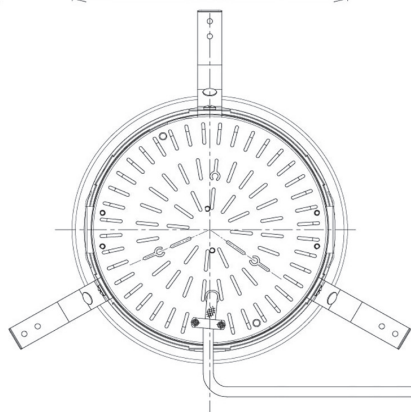

Item no. DD098-3450MW8030D

Series Name: Φ 150 Spark (Deep Cone)

Installation	Recessed mount
Type	Φ 150 Spark (Deep Cone)
Fixture wattage	33.8W
Beam angle	50 deg
Color Temp.	3000K
CRI	Ra>90
Luminous	3363 lm
Body	Die-cast aluminum alloy
Body finish	N/A
Trim finish	White
Reflector finish	Mirror
IP Rate	IP20
Light source	COB module
Input Voltage	AC220~240V
Dimming Type	Non-Dimmable
Certificate	CE, CCC
Cut Hole	150mm

Height (Weight)	Spot / Medium / Medium flood	Wide flood
65.3W	177 (1.4kg)	
48.5W	177 (1.5kg)	
44.3W	157 (1.2kg)	
33.8W	168 (1.1kg)	157 (1.1kg)
30.3W	168 (1.1kg)	157 (1.1kg)
23.0W	138 (0.9kg)	127 (0.9kg)