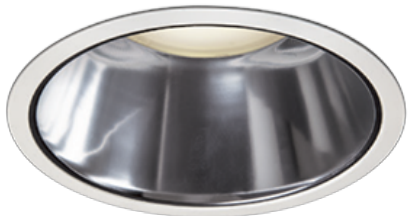

Item no. DD098-3450MW8030D

Series Name: Φ 150 Spark (Deep Cone)

Installation	Recessed mount
Type	Φ 150 Spark (Deep Cone)
Fixture wattage	33.8W
Beam angle	50 deg
Color Temp.	3000K
CRI	Ra>90
Luminous	3363 lm
Body	Die-cast aluminum alloy
Body finish	N/A
Trim finish	White
Reflector finish	Mirror
IP Rate	IP20
Light source	COB module
Input Voltage	AC220~240V
Dimming Type	Non-Dimmable
Certificate	CE, CCC
Cut Hole	150mm

Height (Weight)	Spot / Medium / Medium flood	Wide flood
65.3W	177 (1.4kg)	
48.5W	177 (1.5kg)	
44.3W	157 (1.2kg)	
33.8W	168 (1.1kg)	157 (1.1kg)
30.3W	168 (1.1kg)	157 (1.1kg)
23.0W	138 (0.9kg)	127 (0.9kg)