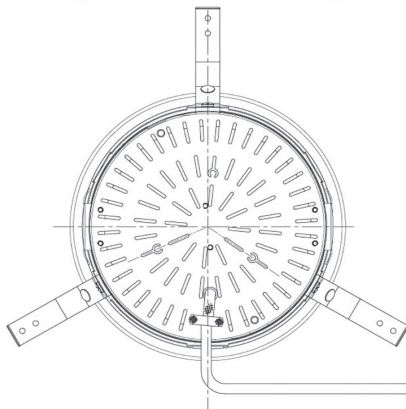

Item no. DD098-3450MW8030D

Series Name: Φ 150 Spark (Deep Cone)

Installation	Recessed mount
Type	
Fixture wattage	33.8W
Beam angle	50 deg
Color Temp.	3000K
CRI	Ra>90
Luminous	3363 lm
Body	Die-cast aluminum alloy
Body finish	N/A
Trim finish	White
Reflector finish	Mirror
IP Rate	IP20
Light source	COB module
Input Voltage	AC220~240V
Dimming Type	Non-Dimmable
Certificate	CE, CCC
Cut Hole	150mm

Height (Weight)	Spot / Medium / Medium flood	Wide flood
65.3W	177 (1.4kg)	
48.5W	177 (1.5kg)	
44.3W	157 (1.2kg)	
33.8W	168 (1.1kg)	157 (1.1kg)
30.3W	168 (1.1kg)	157 (1.1kg)
23.0W	138 (0.9kg)	127 (0.9kg)