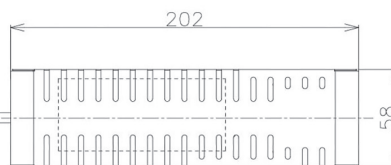

Item no. DD098-3450MW8030D

Series Name: Φ 150 Spark (Deep Cone)

Installation	Recessed mount
Type	Φ 150 Spark (Deep Cone)
Fixture wattage	33.8W
Beam angle	50 deg
Color Temp.	3000K
CRI	Ra>90
Luminous	3363 lm
Body	Die-cast aluminum alloy
Body finish	N/A
Trim finish	White
Reflector finish	Mirror
IP Rate	IP20
Light source	COB module
Input Voltage	AC220~240V
Dimming Type	Non-Dimmable
Certificate	CE, CCC
Cut Hole	150mm

Height (Weight)	Spot / Medium / Medium flood	Wide flood
65.3W	177 (1.4kg)	
48.5W	177 (1.5kg)	
44.3W	157 (1.2kg)	
33.8W	168 (1.1kg)	157 (1.1kg)
30.3W	168 (1.1kg)	157 (1.1kg)
23.0W	138 (0.9kg)	127 (0.9kg)