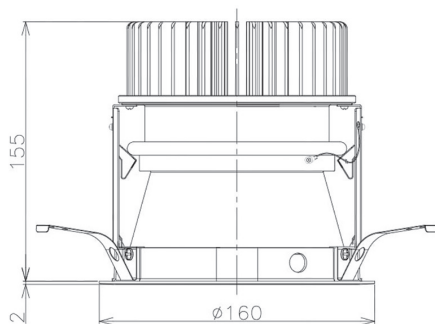

Item no. DD098-3450MW8030D

Series Name: Φ 150 Spark (Deep Cone)

Installation	Recessed mount
Type	
Fixture wattage	33.8W
Beam angle	50 deg
Color Temp.	3000K
CRI	Ra>90
Luminous	3363 lm
Body	Die-cast aluminum alloy
Body finish	N/A
Trim finish	White
Reflector finish	Mirror
IP Rate	IP20
Light source	COB module
Input Voltage	AC220~240V
Dimming Type	Non-Dimmable
Certificate	CE, CCC
Cut Hole	150mm

Height (Weight)	Spot / Medium / Medium flood	Wide flood
65.3W	177 (1.4kg)	
48.5W	177 (1.5kg)	
44.3W	157 (1.2kg)	
33.8W	168 (1.1kg)	157 (1.1kg)
30.3W	168 (1.1kg)	157 (1.1kg)
23.0W	138 (0.9kg)	127 (0.9kg)