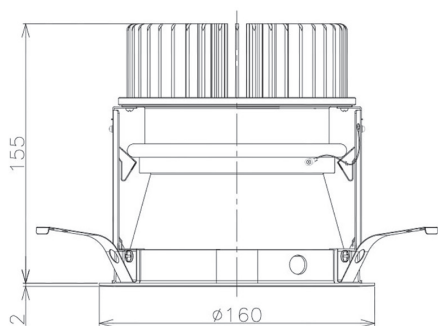

Item no. DD098-3450MW8030D

Series Name: Φ 150 Spark (Deep Cone)

Installation	Recessed mount
Type	Φ 150 Spark (Deep Cone)
Fixture wattage	33.8W
Beam angle	50 deg
Color Temp.	3000K
CRI	Ra>90
Luminous	3363 lm
Body	Die-cast aluminum alloy
Body finish	N/A
Trim finish	White
Reflector finish	Mirror
IP Rate	IP20
Light source	COB module
Input Voltage	AC220~240V
Dimming Type	Non-Dimmable
Certificate	CE, CCC
Cut Hole	150mm

Height (Weight)	Spot / Medium / Medium flood	Wide flood
65.3W	177 (1.4kg)	
48.5W	177 (1.5kg)	
44.3W	157 (1.2kg)	
33.8W	168 (1.1kg)	157 (1.1kg)
30.3W	168 (1.1kg)	157 (1.1kg)
23.0W	138 (0.9kg)	127 (0.9kg)