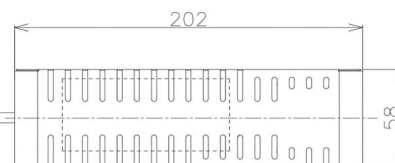

Item no. DD098-3450MW8030D

Series Name: Φ 150 Spark (Deep Cone)

Installation	Recessed mount
Type	
Fixture wattage	33.8W
Beam angle	50 deg
Color Temp.	3000K
CRI	Ra>90
Luminous	3363 lm
Body	Die-cast aluminum alloy
Body finish	N/A
Trim finish	White
Reflector finish	Mirror
IP Rate	IP20
Light source	COB module
Input Voltage	AC220~240V
Dimming Type	Non-Dimmable
Certificate	CE, CCC
Cut Hole	150mm

Height (Weight)	Spot / Medium / Medium flood	Wide flood
65.3W	177 (1.4kg)	
48.5W	177 (1.5kg)	
44.3W	157 (1.2kg)	
33.8W	168 (1.1kg)	157 (1.1kg)
30.3W	168 (1.1kg)	157 (1.1kg)
23.0W	138 (0.9kg)	127 (0.9kg)