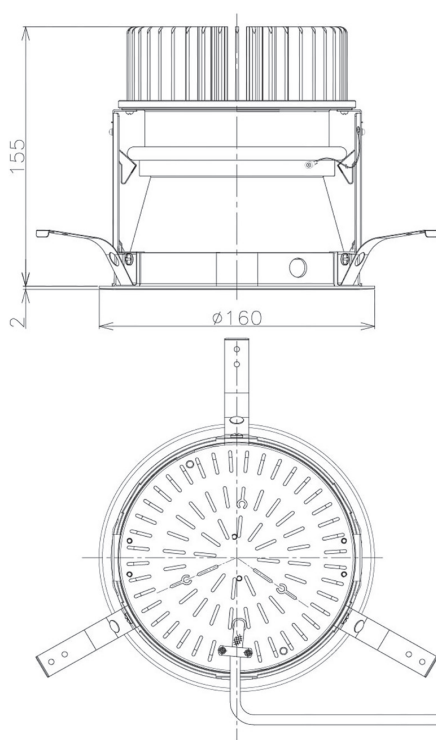

Item no. DD098-3450MW8035D

Series Name: Φ 150 Spark (Deep Cone)

Installation	Recessed mount
Type	Φ 150 Spark (Deep Cone)
Fixture wattage	33.8W
Beam angle	50 deg
Color Temp.	3500K
CRI	Ra>90
Luminous	3430 lm
Body	Die-cast aluminum alloy
Body finish	N/A
Trim finish	White
Reflector finish	Mirror
IP Rate	IP20
Light source	COB module
Input Voltage	AC220~240V
Dimming Type	Non-Dimmable
Certificate	CE, CCC
Cut Hole	150mm

Height (Weight)	Spot / Medium / Medium flood	Wide flood
65.3W	177 (1.4kg)	
48.5W	177 (1.5kg)	
44.3W	157 (1.2kg)	
33.8W	168 (1.1kg)	157 (1.1kg)
30.3W	168 (1.1kg)	157 (1.1kg)
23.0W	138 (0.9kg)	127 (0.9kg)