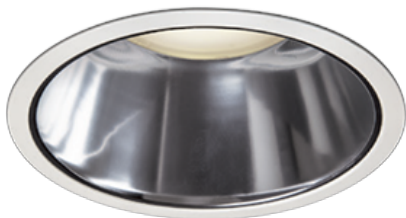

Item no. DD098-3450MW8035D

Series Name: Φ 150 Spark (Deep Cone)

Installation	Recessed mount
Type	Φ 150 Spark (Deep Cone)
Fixture wattage	33.8W
Beam angle	50 deg
Color Temp.	3500K
CRI	Ra>90
Luminous	3430 lm
Body	Die-cast aluminum alloy
Body finish	N/A
Trim finish	White
Reflector finish	Mirror
IP Rate	IP20
Light source	COB module
Input Voltage	AC220~240V
Dimming Type	Non-Dimmable
Certificate	CE, CCC
Cut Hole	150mm

Height (Weight)	Spot / Medium / Medium flood	Wide flood
65.3W	177 (1.4kg)	
48.5W	177 (1.5kg)	
44.3W	157 (1.2kg)	
33.8W	168 (1.1kg)	157 (1.1kg)
30.3W	168 (1.1kg)	157 (1.1kg)
23.0W	138 (0.9kg)	127 (0.9kg)