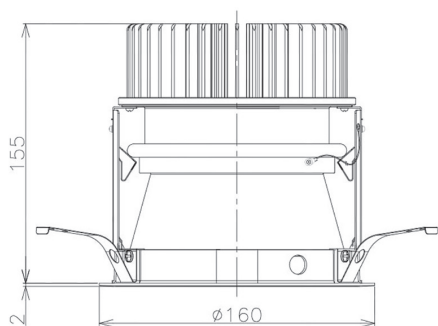

Item no. DD098-3450MW8035D

Series Name: Φ 150 Spark (Deep Cone)

Installation	Recessed mount
Type	
Fixture wattage	33.8W
Beam angle	50 deg
Color Temp.	3500K
CRI	Ra>90
Luminous	3430 lm
Body	Die-cast aluminum alloy
Body finish	N/A
Trim finish	White
Reflector finish	Mirror
IP Rate	IP20
Light source	COB module
Input Voltage	AC220~240V
Dimming Type	Non-Dimmable
Certificate	CE, CCC
Cut Hole	150mm

Height (Weight)	Spot / Medium / Medium flood	Wide flood
65.3W	177 (1.4kg)	
48.5W	177 (1.5kg)	
44.3W	157 (1.2kg)	
33.8W	168 (1.1kg)	157 (1.1kg)
30.3W	168 (1.1kg)	157 (1.1kg)
23.0W	138 (0.9kg)	127 (0.9kg)