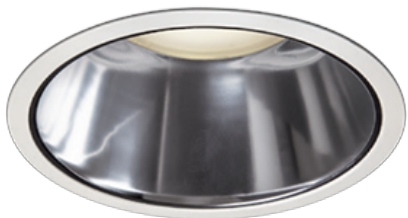

Item no. DD098-3450MW8035D

Series Name: Φ 150 Spark (Deep Cone)

Installation	Recessed mount
Type	
Fixture wattage	33.8W
Beam angle	50 deg
Color Temp.	3500K
CRI	Ra>90
Luminous	3430 lm
Body	Die-cast aluminum alloy
Body finish	N/A
Trim finish	White
Reflector finish	Mirror
IP Rate	IP20
Light source	COB module
Input Voltage	AC220~240V
Dimming Type	Non-Dimmable
Certificate	CE, CCC
Cut Hole	150mm

Height (Weight)	Spot / Medium / Medium flood	Wide flood
65.3W	177 (1.4kg)	
48.5W	177 (1.5kg)	
44.3W	157 (1.2kg)	
33.8W	168 (1.1kg)	157 (1.1kg)
30.3W	168 (1.1kg)	157 (1.1kg)
23.0W	138 (0.9kg)	127 (0.9kg)