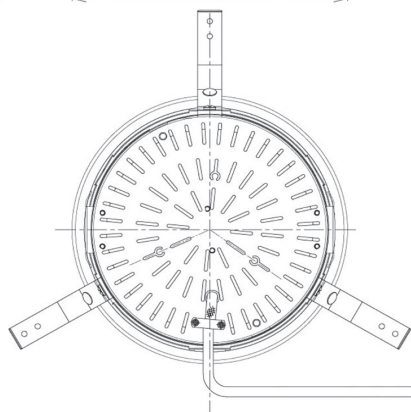

Item no. DD098-3450MW8035D

Series Name: Φ 150 Spark (Deep Cone)

Installation	Recessed mount
Type	
Fixture wattage	33.8W
Beam angle	50 deg
Color Temp.	3500K
CRI	Ra>90
Luminous	3430 lm
Body	Die-cast aluminum alloy
Body finish	N/A
Trim finish	White
Reflector finish	Mirror
IP Rate	IP20
Light source	COB module
Input Voltage	AC220~240V
Dimming Type	Non-Dimmable
Certificate	CE, CCC
Cut Hole	150mm

Height (Weight)	Spot / Medium / Medium flood	Wide flood
65.3W	177 (1.4kg)	
48.5W	177 (1.5kg)	
44.3W	157 (1.2kg)	
33.8W	168 (1.1kg)	157 (1.1kg)
30.3W	168 (1.1kg)	157 (1.1kg)
23.0W	138 (0.9kg)	127 (0.9kg)