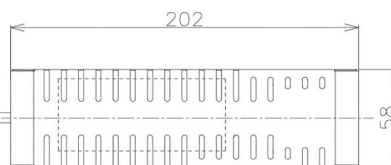

Item no. DD098-3450MW8035D

Series Name: Φ 150 Spark (Deep Cone)

Installation	Recessed mount
Type	
Fixture wattage	33.8W
Beam angle	50 deg
Color Temp.	3500K
CRI	Ra>90
Luminous	3430 lm
Body	Die-cast aluminum alloy
Body finish	N/A
Trim finish	White
Reflector finish	Mirror
IP Rate	IP20
Light source	COB module
Input Voltage	AC220~240V
Dimming Type	Non-Dimmable
Certificate	CE, CCC
Cut Hole	150mm

Height (Weight)	Spot / Medium / Medium flood	Wide flood
65.3W	177 (1.4kg)	
48.5W	177 (1.5kg)	
44.3W	157 (1.2kg)	
33.8W	168 (1.1kg)	157 (1.1kg)
30.3W	168 (1.1kg)	157 (1.1kg)
23.0W	138 (0.9kg)	127 (0.9kg)