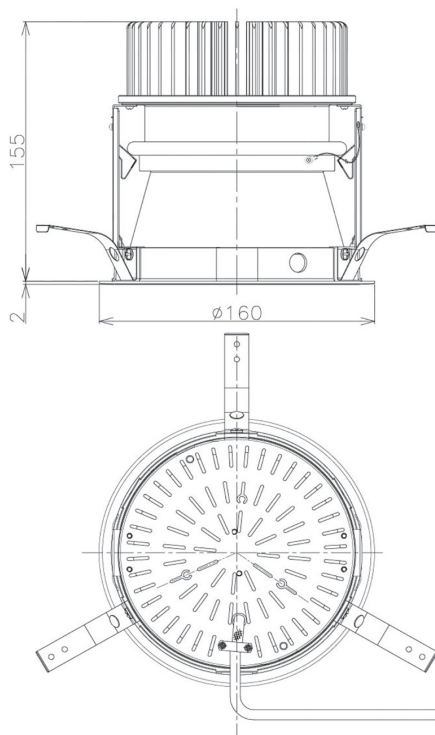

Item no. DD098-3450MW8040D

Series Name:  $\Phi$ 150 Spark (Deep Cone)

Installation	Recessed mount
Type	
Fixture wattage	33.8W
Beam angle	50 deg
Color Temp.	4000K
CRI	Ra>90
Luminous	3464 lm
Body	Die-cast aluminum alloy
Body finish	N/A
Trim finish	White
Reflector finish	Mirror
IP Rate	IP20
Light source	COB module
Input Voltage	AC220~240V
Dimming Type	Non-Dimmable
Certificate	CE, CCC
Cut Hole	150mm

Height (Weight)	Spot / Medium / Medium flood	Wide flood
65.3W	177 (1.4kg)	
48.5W	177 (1.5kg)	
44.3W	157 (1.2kg)	
33.8W	168 (1.1kg)	157 (1.1kg)
30.3W	168 (1.1kg)	157 (1.1kg)
23.0W	138 (0.9kg)	127 (0.9kg)