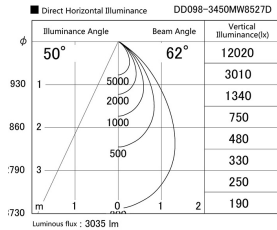

Item no. DD098-3450MW8527D

Series Name: Φ 150 Spark (Deep Cone)

Installation	Recessed mount
Type	
Fixture wattage	33.8W
Beam angle	50 deg
Color Temp.	2700K
CRI	Ra>85
Luminous	3035 lm
Body	Die-cast aluminum alloy
Body finish	N/A
Trim finish	White
Reflector finish	Mirror
IP Rate	IP20
Light source	COB module
Input Voltage	AC220~240V
Dimming Type	Non-Dimmable
Certificate	CE, CCC
Cut Hole	150mm

Height (Weight)	Spot / Medium / Medium flood	Wide flood
65.3W	177 (1.4kg)	
48.5W	177 (1.5kg)	
44.3W	157 (1.2kg)	
33.8W	168 (1.1kg)	157 (1.1kg)
30.3W	168 (1.1kg)	157 (1.1kg)
23.0W	138 (0.9kg)	127 (0.9kg)