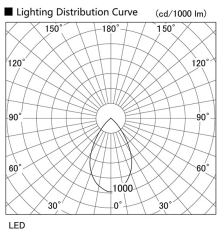

Item no. DD098-3450MW8527D

Series Name: Φ 150 Spark (Deep Cone)

Installation	Recessed mount
Type	
Fixture wattage	33.8W
Beam angle	50 deg
Color Temp.	2700K
CRI	Ra>85
Luminous	3035 lm
Body	Die-cast aluminum alloy
Body finish	N/A
Trim finish	White
Reflector finish	Mirror
IP Rate	IP20
Light source	COB module
Input Voltage	AC220~240V
Dimming Type	Non-Dimmable
Certificate	CE, CCC
Cut Hole	150mm

Height (Weight)	Spot / Medium / Medium flood	Wide flood
65.3W	177 (1.4kg)	
48.5W	177 (1.5kg)	
44.3W	157 (1.2kg)	
33.8W	168 (1.1kg)	157 (1.1kg)
30.3W	168 (1.1kg)	157 (1.1kg)
23.0W	138 (0.9kg)	127 (0.9kg)