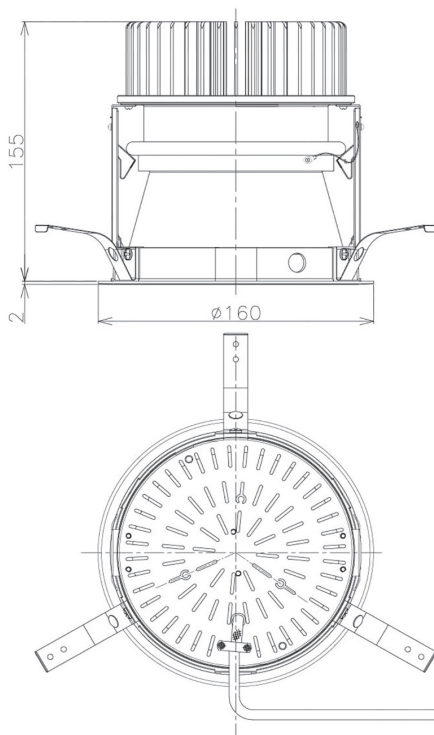

Item no. DD098-3450MW8527D

Series Name: Φ 150 Spark (Deep Cone)

Installation	Recessed mount
Type	
Fixture wattage	33.8W
Beam angle	50 deg
Color Temp.	2700K
CRI	Ra>85
Luminous	3035 lm
Body	Die-cast aluminum alloy
Body finish	N/A
Trim finish	White
Reflector finish	Mirror
IP Rate	IP20
Light source	COB module
Input Voltage	AC220~240V
Dimming Type	Non-Dimmable
Certificate	CE, CCC
Cut Hole	150mm

Height (Weight)	Spot / Medium / Medium flood	Wide flood
65.3W	177 (1.4kg)	
48.5W	177 (1.5kg)	
44.3W	157 (1.2kg)	
33.8W	168 (1.1kg)	157 (1.1kg)
30.3W	168 (1.1kg)	157 (1.1kg)
23.0W	138 (0.9kg)	127 (0.9kg)