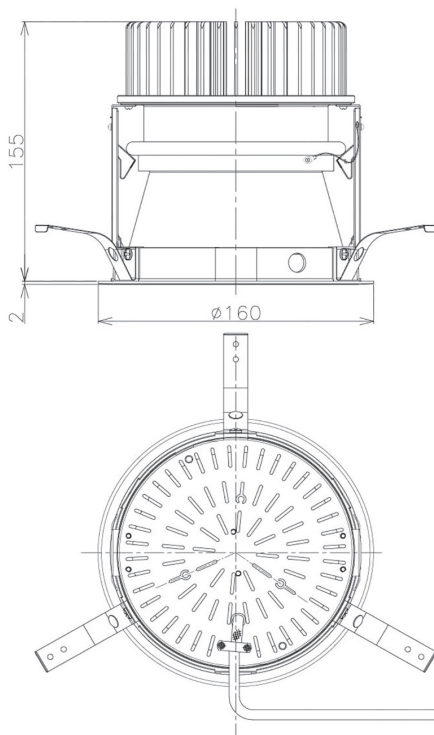

Item no. DD098-3450MW8535D

Series Name:  $\Phi$ 150 Spark (Deep Cone)

Installation	Recessed mount
Type	
Fixture wattage	33.8W
Beam angle	50 deg
Color Temp.	3500K
CRI	Ra>85
Luminous	3224 lm
Body	Die-cast aluminum alloy
Body finish	N/A
Trim finish	White
Reflector finish	Mirror
IP Rate	IP20
Light source	COB module
Input Voltage	AC220~240V
Dimming Type	Non-Dimmable
Certificate	CE, CCC
Cut Hole	150mm

Height (Weight)	Spot / Medium / Medium flood	Wide flood
65.3W	177 (1.4kg)	
48.5W	177 (1.5kg)	
44.3W	157 (1.2kg)	
33.8W	168 (1.1kg)	157 (1.1kg)
30.3W	168 (1.1kg)	157 (1.1kg)
23.0W	138 (0.9kg)	127 (0.9kg)