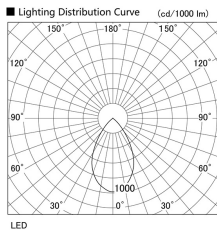

Item no. DD098-3450MW8535D

Series Name:  $\Phi$ 150 Spark (Deep Cone)

Installation	Recessed mount
Type	
Fixture wattage	33.8W
Beam angle	50 deg
Color Temp.	3500K
CRI	Ra>85
Luminous	3224 lm
Body	Die-cast aluminum alloy
Body finish	N/A
Trim finish	White
Reflector finish	Mirror
IP Rate	IP20
Light source	COB module
Input Voltage	AC220~240V
Dimming Type	Non-Dimmable
Certificate	CE, CCC
Cut Hole	150mm

Height (Weight)	Spot / Medium / Medium flood	Wide flood
65.3W	177 (1.4kg)	
48.5W	177 (1.5kg)	
44.3W	157 (1.2kg)	
33.8W	168 (1.1kg)	157 (1.1kg)
30.3W	168 (1.1kg)	157 (1.1kg)
23.0W	138 (0.9kg)	127 (0.9kg)