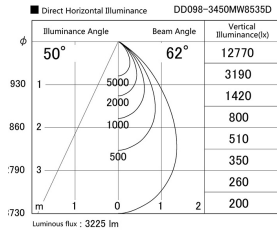

Item no. DD098-3450MW8535D

Series Name:  $\Phi$ 150 Spark (Deep Cone)

Installation	Recessed mount
Type	
Fixture wattage	33.8W
Beam angle	50 deg
Color Temp.	3500K
CRI	Ra>85
Luminous	3224 lm
Body	Die-cast aluminum alloy
Body finish	N/A
Trim finish	White
Reflector finish	Mirror
IP Rate	IP20
Light source	COB module
Input Voltage	AC220~240V
Dimming Type	Non-Dimmable
Certificate	CE, CCC
Cut Hole	150mm

Height (Weight)	Spot / Medium / Medium flood	Wide flood
65.3W	177 (1.4kg)	
48.5W	177 (1.5kg)	
44.3W	157 (1.2kg)	
33.8W	168 (1.1kg)	157 (1.1kg)
30.3W	168 (1.1kg)	157 (1.1kg)
23.0W	138 (0.9kg)	127 (0.9kg)