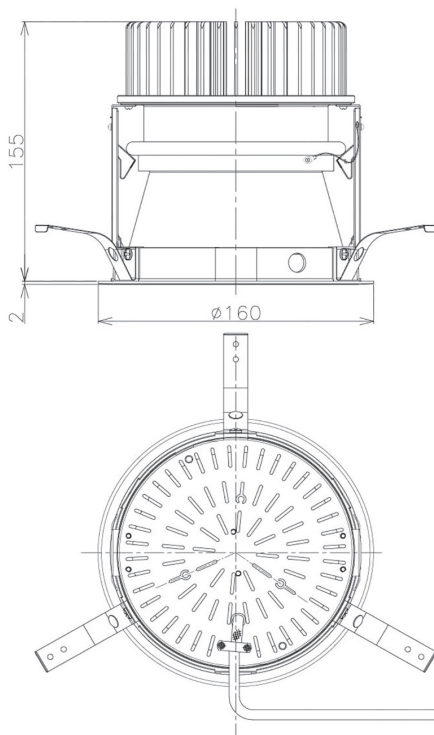

Item no. DD098-3450MW8540D

Series Name:  $\Phi$ 150 Spark (Deep Cone)

Installation	Recessed mount
Type	
Fixture wattage	33.8W
Beam angle	50 deg
Color Temp.	4000K
CRI	Ra>85
Luminous	3256 lm
Body	Die-cast aluminum alloy
Body finish	N/A
Trim finish	White
Reflector finish	Mirror
IP Rate	IP20
Light source	COB module
Input Voltage	AC220~240V
Dimming Type	Non-Dimmable
Certificate	CE, CCC
Cut Hole	150mm

Height (Weight)	Spot / Medium / Medium flood	Wide flood
65.3W	177 (1.4kg)	
48.5W	177 (1.5kg)	
44.3W	157 (1.2kg)	
33.8W	168 (1.1kg)	157 (1.1kg)
30.3W	168 (1.1kg)	157 (1.1kg)
23.0W	138 (0.9kg)	127 (0.9kg)