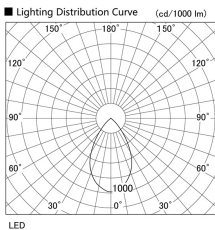

Item no. DD098-3450MW8540D

Series Name:  $\Phi$ 150 Spark (Deep Cone)

Installation	Recessed mount
Type	
Fixture wattage	33.8W
Beam angle	50 deg
Color Temp.	4000K
CRI	Ra>85
Luminous	3256 lm
Body	Die-cast aluminum alloy
Body finish	N/A
Trim finish	White
Reflector finish	Mirror
IP Rate	IP20
Light source	COB module
Input Voltage	AC220~240V
Dimming Type	Non-Dimmable
Certificate	CE, CCC
Cut Hole	150mm

Height (Weight)	Spot / Medium / Medium flood	Wide flood
65.3W	177 (1.4kg)	
48.5W	177 (1.5kg)	
44.3W	157 (1.2kg)	
33.8W	168 (1.1kg)	157 (1.1kg)
30.3W	168 (1.1kg)	157 (1.1kg)
23.0W	138 (0.9kg)	127 (0.9kg)