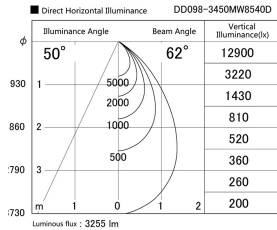

Item no. DD098-3450MW8540D

Series Name:  $\Phi$ 150 Spark (Deep Cone)

Installation	Recessed mount
Type	
Fixture wattage	33.8W
Beam angle	50 deg
Color Temp.	4000K
CRI	Ra>85
Luminous	3256 lm
Body	Die-cast aluminum alloy
Body finish	N/A
Trim finish	White
Reflector finish	Mirror
IP Rate	IP20
Light source	COB module
Input Voltage	AC220~240V
Dimming Type	Non-Dimmable
Certificate	CE, CCC
Cut Hole	150mm

Height (Weight)	Spot / Medium / Medium flood	Wide flood
65.3W	177 (1.4kg)	
48.5W	177 (1.5kg)	
44.3W	157 (1.2kg)	
33.8W	168 (1.1kg)	157 (1.1kg)
30.3W	168 (1.1kg)	157 (1.1kg)
23.0W	138 (0.9kg)	127 (0.9kg)