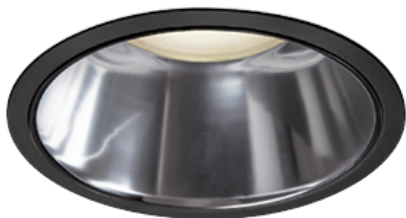

Item no. DD098-4515MB8530D

Series Name: Φ 150 Spark (Deep Cone)

| | |
|------------------|------------------------------|
| Installation | Recessed mount |
| Type | Φ 150 Spark (Deep Cone) |
| Fixture wattage | 44.3W |
| Beam angle | 22 deg |
| Color Temp. | 3000K |
| CRI | Ra>85 |
| Luminous | 4273 lm |
| Body | Die-cast aluminum alloy |
| Body finish | N/A |
| Trim finish | Black |
| Reflector finish | Mirror |
| IP Rate | IP20 |
| Light source | COB module |
| Input Voltage | AC220~240V |
| Dimming Type | Non-Dimmable |
| Certificate | CE, CCC |
| Cut Hole | 150mm |

| Height (Weight) | Spot / Medium / Medium flood | Wide flood |
|-----------------|------------------------------|-------------|
| 65.3W | 177 (1.4kg) | |
| 48.5W | 177 (1.5kg) | |
| 44.3W | 157 (1.2kg) | |
| 33.8W | 168 (1.1kg) | 157 (1.1kg) |
| 30.3W | 168 (1.1kg) | 157 (1.1kg) |
| 23.0W | 138 (0.9kg) | 127 (0.9kg) |