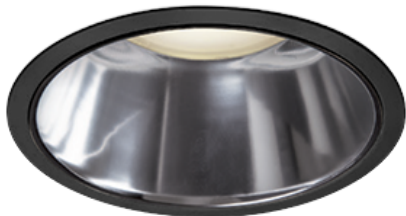

Item no. DD098-4515MB8535D

Series Name: Φ 150 Spark (Deep Cone)

Installation	Recessed mount
Type	Φ 150 Spark (Deep Cone)
Fixture wattage	44.3W
Beam angle	22 deg
Color Temp.	3500K
CRI	Ra>85
Luminous	4358 lm
Body	Die-cast aluminum alloy
Body finish	N/A
Trim finish	Black
Reflector finish	Mirror
IP Rate	IP20
Light source	COB module
Input Voltage	AC220~240V
Dimming Type	Non-Dimmable
Certificate	CE, CCC
Cut Hole	150mm

Height (Weight)	Spot / Medium / Medium flood	Wide flood
65.3W	177 (1.4kg)	
48.5W	177 (1.5kg)	
44.3W	157 (1.2kg)	
33.8W	168 (1.1kg)	157 (1.1kg)
30.3W	168 (1.1kg)	157 (1.1kg)
23.0W	138 (0.9kg)	127 (0.9kg)