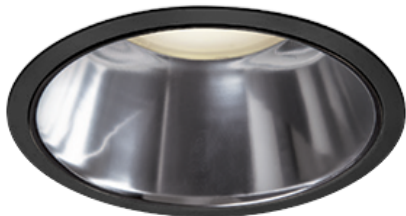

Item no. DD098-4515MB9027D

Series Name: Φ 150 Spark (Deep Cone)

Installation	Recessed mount
Type	Φ 150 Spark (Deep Cone)
Fixture wattage	44.3W
Beam angle	22 deg
Color Temp.	2700K
CRI	Ra>90
Luminous	3730 lm
Body	Die-cast aluminum alloy
Body finish	N/A
Trim finish	Black
Reflector finish	Mirror
IP Rate	IP20
Light source	COB module
Input Voltage	AC220~240V
Dimming Type	Non-Dimmable
Certificate	CE, CCC
Cut Hole	150mm

Height (Weight)	Spot / Medium / Medium flood	Wide flood
65.3W	177 (1.4kg)	
48.5W	177 (1.5kg)	
44.3W	157 (1.2kg)	
33.8W	168 (1.1kg)	157 (1.1kg)
30.3W	168 (1.1kg)	157 (1.1kg)
23.0W	138 (0.9kg)	127 (0.9kg)