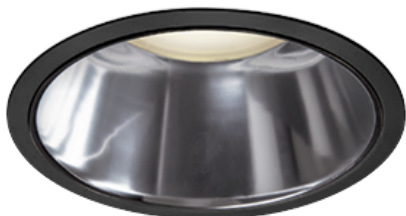

Item no. DD098-4515MB9030D

Series Name: Φ 150 Spark (Deep Cone)

Installation	Recessed mount
Type	
Fixture wattage	44.3W
Beam angle	22 deg
Color Temp.	3000K
CRI	Ra>90
Luminous	3885 lm
Body	Die-cast aluminum alloy
Body finish	N/A
Trim finish	Black
Reflector finish	Mirror
IP Rate	IP20
Light source	COB module
Input Voltage	AC220~240V
Dimming Type	Non-Dimmable
Certificate	CE, CCC
Cut Hole	150mm

Height (Weight)	Spot / Medium / Medium flood	Wide flood
65.3W	177 (1.4kg)	
48.5W	177 (1.5kg)	
44.3W	157 (1.2kg)	
33.8W	168 (1.1kg)	157 (1.1kg)
30.3W	168 (1.1kg)	157 (1.1kg)
23.0W	138 (0.9kg)	127 (0.9kg)