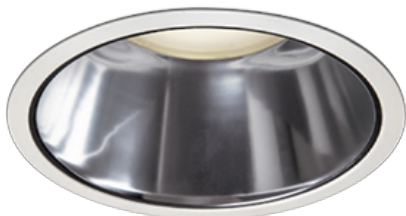

Item no. DD098-4515MW8027D

Series Name: Φ 150 Spark (Deep Cone)

Installation	Recessed mount
Type	Φ 150 Spark (Deep Cone)
Fixture wattage	44.3W
Beam angle	22 deg
Color Temp.	2700K
CRI	Ra>90
Luminous	4364 lm
Body	Die-cast aluminum alloy
Body finish	N/A
Trim finish	White
Reflector finish	Mirror
IP Rate	IP20
Light source	COB module
Input Voltage	AC220~240V
Dimming Type	Non-Dimmable
Certificate	CE, CCC
Cut Hole	150mm

Height (Weight)	Spot / Medium / Medium flood	Wide flood
65.3W	177 (1.4kg)	
48.5W	177 (1.5kg)	
44.3W	157 (1.2kg)	
33.8W	168 (1.1kg)	157 (1.1kg)
30.3W	168 (1.1kg)	157 (1.1kg)
23.0W	138 (0.9kg)	127 (0.9kg)