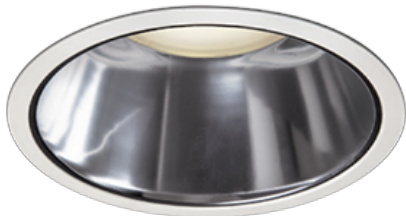

Item no. DD098-4515MW8035D

Series Name: Φ 150 Spark (Deep Cone)

Installation	Recessed mount
Type	Φ 150 Spark (Deep Cone)
Fixture wattage	44.3W
Beam angle	22 deg
Color Temp.	3500K
CRI	Ra>90
Luminous	4637 lm
Body	Die-cast aluminum alloy
Body finish	N/A
Trim finish	White
Reflector finish	Mirror
IP Rate	IP20
Light source	COB module
Input Voltage	AC220~240V
Dimming Type	Non-Dimmable
Certificate	CE, CCC
Cut Hole	150mm

Height (Weight)	Spot / Medium / Medium flood	Wide flood
65.3W	177 (1.4kg)	
48.5W	177 (1.5kg)	
44.3W	157 (1.2kg)	
33.8W	168 (1.1kg)	157 (1.1kg)
30.3W	168 (1.1kg)	157 (1.1kg)
23.0W	138 (0.9kg)	127 (0.9kg)