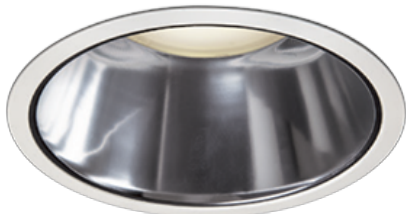

Item no. DD098-4515MW8540D

Series Name:  $\Phi$ 150 Spark (Deep Cone)

Installation	Recessed mount
Type	$\Phi$ 150 Spark (Deep Cone)
Fixture wattage	44.3W
Beam angle	22 deg
Color Temp.	4000K
CRI	Ra>85
Luminous	4401 lm
Body	Die-cast aluminum alloy
Body finish	N/A
Trim finish	White
Reflector finish	Mirror
IP Rate	IP20
Light source	COB module
Input Voltage	AC220~240V
Dimming Type	Non-Dimmable
Certificate	CE, CCC
Cut Hole	150mm

Height (Weight)	Spot / Medium / Medium flood	Wide flood
65.3W	177 (1.4kg)	
48.5W	177 (1.5kg)	
44.3W	157 (1.2kg)	
33.8W	168 (1.1kg)	157 (1.1kg)
30.3W	168 (1.1kg)	157 (1.1kg)
23.0W	138 (0.9kg)	127 (0.9kg)