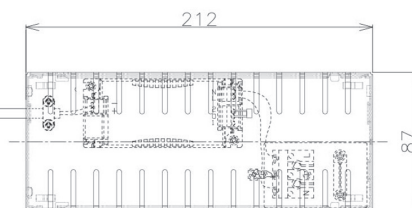

Item no. DD098-4520DW8527D

Series Name: Φ 150 Spark (Deep Cone)

White Reflector

Installation	Recessed mount
Type	Φ 150 Spark (Deep Cone)
Fixture wattage	44.3W
Beam angle	23 deg
Color Temp.	2700K
CRI	Ra>85
Luminous	4045 lm
Body	Die-cast aluminum alloy
Body finish	N/A
Trim finish	White
Reflector finish	White
IP Rate	IP20
Light source	COB module
Input Voltage	AC220~240V
Dimming Type	Non-Dimmable
Certificate	CE, CCC
Cut Hole	150mm

Height (Weight)	Spot / Medium / Medium flood	Wide flood
65.3W	177 (1.4kg)	
48.5W	177 (1.5kg)	
44.3W	157 (1.2kg)	
33.8W	168 (1.1kg)	157 (1.1kg)
30.3W	168 (1.1kg)	157 (1.1kg)
23.0W	138 (0.9kg)	127 (0.9kg)