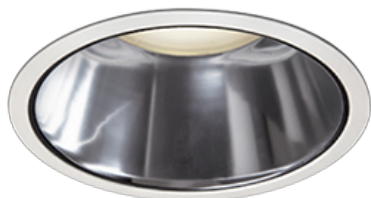

Item no. DD098-4520DW8527D

Series Name: Φ 150 Spark (Deep Cone)

White Reflector

Installation	Recessed mount
Type	Φ 150 Spark (Deep Cone)
Fixture wattage	44.3W
Beam angle	23 deg
Color Temp.	2700K
CRI	Ra>85
Luminous	4045 lm
Body	Die-cast aluminum alloy
Body finish	N/A
Trim finish	White
Reflector finish	White
IP Rate	IP20
Light source	COB module
Input Voltage	AC220~240V
Dimming Type	Non-Dimmable
Certificate	CE, CCC
Cut Hole	150mm

Height (Weight)	Spot / Medium / Medium flood	Wide flood
65.3W	177 (1.4kg)	
48.5W	177 (1.5kg)	
44.3W	157 (1.2kg)	
33.8W	168 (1.1kg)	157 (1.1kg)
30.3W	168 (1.1kg)	157 (1.1kg)
23.0W	138 (0.9kg)	127 (0.9kg)