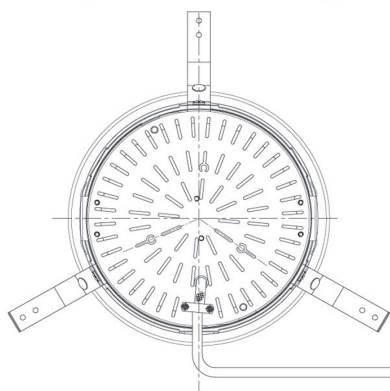

Item no. DD098-4520DW8527D

Series Name: Φ 150 Spark (Deep Cone)

White Reflector

Installation	Recessed mount
Type	Φ 150 Spark (Deep Cone)
Fixture wattage	44.3W
Beam angle	23 deg
Color Temp.	2700K
CRI	Ra>85
Luminous	4045 lm
Body	Die-cast aluminum alloy
Body finish	N/A
Trim finish	White
Reflector finish	White
IP Rate	IP20
Light source	COB module
Input Voltage	AC220~240V
Dimming Type	Non-Dimmable
Certificate	CE, CCC
Cut Hole	150mm

Height (Weight)	Spot / Medium / Medium flood	Wide flood
65.3W	177 (1.4kg)	
48.5W	177 (1.5kg)	
44.3W	157 (1.2kg)	
33.8W	168 (1.1kg)	157 (1.1kg)
30.3W	168 (1.1kg)	157 (1.1kg)
23.0W	138 (0.9kg)	127 (0.9kg)