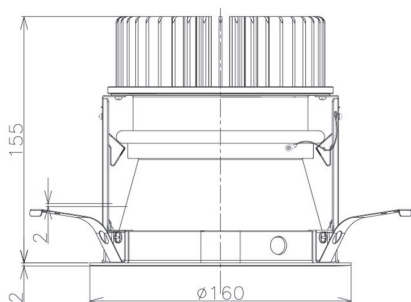

Item no. DD098-4520DW8527D

Series Name: Φ 150 Spark (Deep Cone)

White Reflector

Installation	Recessed mount
Type	Φ 150 Spark (Deep Cone)
Fixture wattage	44.3W
Beam angle	23 deg
Color Temp.	2700K
CRI	Ra>85
Luminous	4045 lm
Body	Die-cast aluminum alloy
Body finish	N/A
Trim finish	White
Reflector finish	White
IP Rate	IP20
Light source	COB module
Input Voltage	AC220~240V
Dimming Type	Non-Dimmable
Certificate	CE, CCC
Cut Hole	150mm

Height (Weight)	Spot / Medium / Medium flood	Wide flood
65.3W	177 (1.4kg)	
48.5W	177 (1.5kg)	
44.3W	157 (1.2kg)	
33.8W	168 (1.1kg)	157 (1.1kg)
30.3W	168 (1.1kg)	157 (1.1kg)
23.0W	138 (0.9kg)	127 (0.9kg)