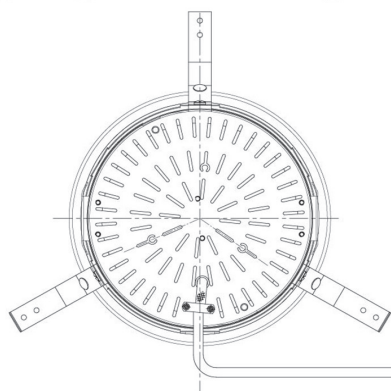

Item no. DD098-4520DW8530D

Series Name:  $\Phi$ 150 Spark (Deep Cone)

White Reflector

Installation	Recessed mount
Type	
Fixture wattage	44.3W
Beam angle	23 deg
Color Temp.	3000K
CRI	Ra>85
Luminous	4213 lm
Body	Die-cast aluminum alloy
Body finish	N/A
Trim finish	White
Reflector finish	White
IP Rate	IP20
Light source	COB module
Input Voltage	AC220~240V
Dimming Type	Non-Dimmable
Certificate	CE, CCC
Cut Hole	150mm

Height (Weight)	Spot / Medium / Medium flood	Wide flood
65.3W	177 (1.4kg)	
48.5W	177 (1.5kg)	
44.3W	157 (1.2kg)	
33.8W	168 (1.1kg)	157 (1.1kg)
30.3W	168 (1.1kg)	157 (1.1kg)
23.0W	138 (0.9kg)	127 (0.9kg)