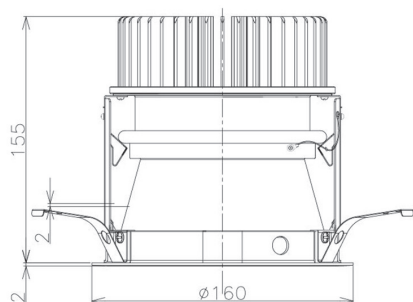

Item no. DD098-4520DW8530D

Series Name:  $\Phi$ 150 Spark (Deep Cone)

White Reflector

Installation	Recessed mount
Type	
Fixture wattage	44.3W
Beam angle	23 deg
Color Temp.	3000K
CRI	Ra>85
Luminous	4213 lm
Body	Die-cast aluminum alloy
Body finish	N/A
Trim finish	White
Reflector finish	White
IP Rate	IP20
Light source	COB module
Input Voltage	AC220~240V
Dimming Type	Non-Dimmable
Certificate	CE, CCC
Cut Hole	150mm

Height (Weight)	Spot / Medium / Medium flood	Wide flood
65.3W	177 (1.4kg)	
48.5W	177 (1.5kg)	
44.3W	157 (1.2kg)	
33.8W	168 (1.1kg)	157 (1.1kg)
30.3W	168 (1.1kg)	157 (1.1kg)
23.0W	138 (0.9kg)	127 (0.9kg)