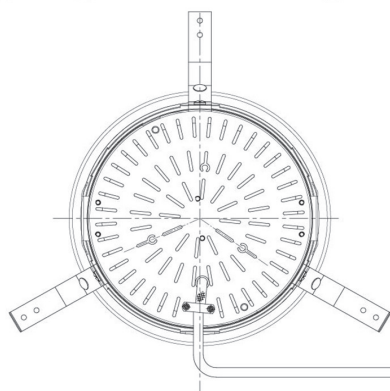

Item no. DD098-4520DW8530D

Series Name: Φ 150 Spark (Deep Cone)

White Reflector

Installation	Recessed mount
Type	Φ 150 Spark (Deep Cone)
Fixture wattage	44.3W
Beam angle	23 deg
Color Temp.	3000K
CRI	Ra>85
Luminous	4213 lm
Body	Die-cast aluminum alloy
Body finish	N/A
Trim finish	White
Reflector finish	White
IP Rate	IP20
Light source	COB module
Input Voltage	AC220~240V
Dimming Type	Non-Dimmable
Certificate	CE, CCC
Cut Hole	150mm

Height (Weight)	Spot / Medium / Medium flood	Wide flood
65.3W	177 (1.4kg)	
48.5W	177 (1.5kg)	
44.3W	157 (1.2kg)	
33.8W	168 (1.1kg)	157 (1.1kg)
30.3W	168 (1.1kg)	157 (1.1kg)
23.0W	138 (0.9kg)	127 (0.9kg)