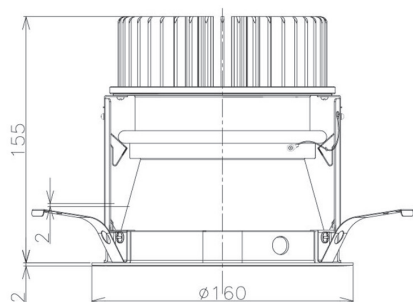

Item no. DD098-4520DW8530D

Series Name: Φ 150 Spark (Deep Cone)

White Reflector

Installation	Recessed mount
Type	Φ 150 Spark (Deep Cone)
Fixture wattage	44.3W
Beam angle	23 deg
Color Temp.	3000K
CRI	Ra>85
Luminous	4213 lm
Body	Die-cast aluminum alloy
Body finish	N/A
Trim finish	White
Reflector finish	White
IP Rate	IP20
Light source	COB module
Input Voltage	AC220~240V
Dimming Type	Non-Dimmable
Certificate	CE, CCC
Cut Hole	150mm

Height (Weight)	Spot / Medium / Medium flood	Wide flood
65.3W	177 (1.4kg)	
48.5W	177 (1.5kg)	
44.3W	157 (1.2kg)	
33.8W	168 (1.1kg)	157 (1.1kg)
30.3W	168 (1.1kg)	157 (1.1kg)
23.0W	138 (0.9kg)	127 (0.9kg)