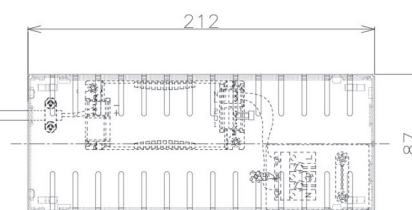

Item no. DD098-4520DW8530D

Series Name: Φ 150 Spark (Deep Cone)

White Reflector

Installation	Recessed mount
Type	Φ 150 Spark (Deep Cone)
Fixture wattage	44.3W
Beam angle	23 deg
Color Temp.	3000K
CRI	Ra>85
Luminous	4213 lm
Body	Die-cast aluminum alloy
Body finish	N/A
Trim finish	White
Reflector finish	White
IP Rate	IP20
Light source	COB module
Input Voltage	AC220~240V
Dimming Type	Non-Dimmable
Certificate	CE, CCC
Cut Hole	150mm

Height (Weight)	Spot / Medium / Medium flood	Wide flood
65.3W	177 (1.4kg)	
48.5W	177 (1.5kg)	
44.3W	157 (1.2kg)	
33.8W	168 (1.1kg)	157 (1.1kg)
30.3W	168 (1.1kg)	157 (1.1kg)
23.0W	138 (0.9kg)	127 (0.9kg)