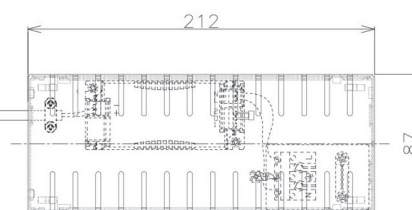

Item no. DD098-4520DW8530D

Series Name:  $\Phi$ 150 Spark (Deep Cone)

White Reflector

Installation	Recessed mount
Type	
Fixture wattage	44.3W
Beam angle	23 deg
Color Temp.	3000K
CRI	Ra>85
Luminous	4213 lm
Body	Die-cast aluminum alloy
Body finish	N/A
Trim finish	White
Reflector finish	White
IP Rate	IP20
Light source	COB module
Input Voltage	AC220~240V
Dimming Type	Non-Dimmable
Certificate	CE, CCC
Cut Hole	150mm

Height (Weight)	Spot / Medium / Medium flood	Wide flood
65.3W	177 (1.4kg)	
48.5W	177 (1.5kg)	
44.3W	157 (1.2kg)	
33.8W	168 (1.1kg)	157 (1.1kg)
30.3W	168 (1.1kg)	157 (1.1kg)
23.0W	138 (0.9kg)	127 (0.9kg)