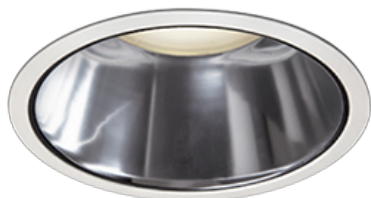

Item no. DD098-4520DW8530D

Series Name: Φ 150 Spark (Deep Cone)

White Reflector

Installation	Recessed mount
Type	Φ 150 Spark (Deep Cone)
Fixture wattage	44.3W
Beam angle	23 deg
Color Temp.	3000K
CRI	Ra>85
Luminous	4213 lm
Body	Die-cast aluminum alloy
Body finish	N/A
Trim finish	White
Reflector finish	White
IP Rate	IP20
Light source	COB module
Input Voltage	AC220~240V
Dimming Type	Non-Dimmable
Certificate	CE, CCC
Cut Hole	150mm

Height (Weight)	Spot / Medium / Medium flood	Wide flood
65.3W	177 (1.4kg)	
48.5W	177 (1.5kg)	
44.3W	157 (1.2kg)	
33.8W	168 (1.1kg)	157 (1.1kg)
30.3W	168 (1.1kg)	157 (1.1kg)
23.0W	138 (0.9kg)	127 (0.9kg)