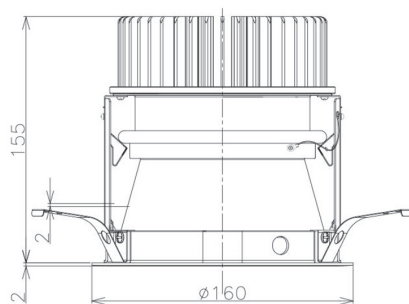

Item no. DD098-4520DW8535D

Series Name:  $\Phi$ 150 Spark (Deep Cone)

White Reflector

Installation	Recessed mount
Type	
Fixture wattage	44.3W
Beam angle	23 deg
Color Temp.	3500K
CRI	Ra>85
Luminous	4297 lm
Body	Die-cast aluminum alloy
Body finish	N/A
Trim finish	White
Reflector finish	White
IP Rate	IP20
Light source	COB module
Input Voltage	AC220~240V
Dimming Type	Non-Dimmable
Certificate	CE, CCC
Cut Hole	150mm

Height (Weight)	Spot / Medium / Medium flood	Wide flood
65.3W	177 (1.4kg)	
48.5W	177 (1.5kg)	
44.3W	157 (1.2kg)	
33.8W	168 (1.1kg)	157 (1.1kg)
30.3W	168 (1.1kg)	157 (1.1kg)
23.0W	138 (0.9kg)	127 (0.9kg)