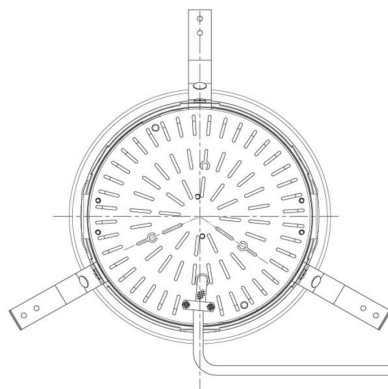

Item no. DD098-4520DW8535D

Series Name:  $\Phi$ 150 Spark (Deep Cone)

White Reflector

Installation	Recessed mount
Type	
Fixture wattage	44.3W
Beam angle	23 deg
Color Temp.	3500K
CRI	Ra>85
Luminous	4297 lm
Body	Die-cast aluminum alloy
Body finish	N/A
Trim finish	White
Reflector finish	White
IP Rate	IP20
Light source	COB module
Input Voltage	AC220~240V
Dimming Type	Non-Dimmable
Certificate	CE, CCC
Cut Hole	150mm

Height (Weight)	Spot / Medium / Medium flood	Wide flood
65.3W	177 (1.4kg)	
48.5W	177 (1.5kg)	
44.3W	157 (1.2kg)	
33.8W	168 (1.1kg)	157 (1.1kg)
30.3W	168 (1.1kg)	157 (1.1kg)
23.0W	138 (0.9kg)	127 (0.9kg)