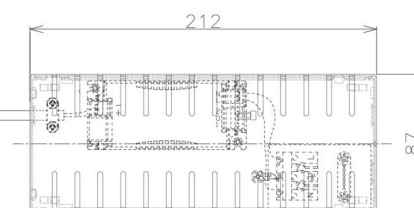

Item no. DD098-4520DW8535D

Series Name:  $\Phi$ 150 Spark (Deep Cone)

White Reflector

Installation	Recessed mount
Type	
Fixture wattage	44.3W
Beam angle	23 deg
Color Temp.	3500K
CRI	Ra>85
Luminous	4297 lm
Body	Die-cast aluminum alloy
Body finish	N/A
Trim finish	White
Reflector finish	White
IP Rate	IP20
Light source	COB module
Input Voltage	AC220~240V
Dimming Type	Non-Dimmable
Certificate	CE, CCC
Cut Hole	150mm

Height (Weight)	Spot / Medium / Medium flood	Wide flood
65.3W	177 (1.4kg)	
48.5W	177 (1.5kg)	
44.3W	157 (1.2kg)	
33.8W	168 (1.1kg)	157 (1.1kg)
30.3W	168 (1.1kg)	157 (1.1kg)
23.0W	138 (0.9kg)	127 (0.9kg)