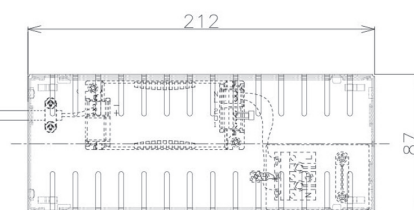

Item no. DD098-4520DW8540D

Series Name: Φ 150 Spark (Deep Cone)

White Reflector

Installation	Recessed mount
Type	Φ 150 Spark (Deep Cone)
Fixture wattage	44.3W
Beam angle	23 deg
Color Temp.	4000K
CRI	Ra>85
Luminous	4340 lm
Body	Die-cast aluminum alloy
Body finish	N/A
Trim finish	White
Reflector finish	White
IP Rate	IP20
Light source	COB module
Input Voltage	AC220~240V
Dimming Type	Non-Dimmable
Certificate	CE, CCC
Cut Hole	150mm

Height (Weight)	Spot / Medium / Medium flood	Wide flood
65.3W	177 (1.4kg)	
48.5W	177 (1.5kg)	
44.3W	157 (1.2kg)	
33.8W	168 (1.1kg)	157 (1.1kg)
30.3W	168 (1.1kg)	157 (1.1kg)
23.0W	138 (0.9kg)	127 (0.9kg)