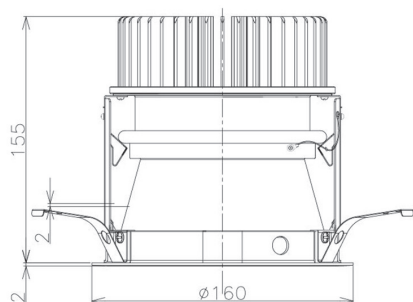

Item no. DD098-4520DW8540D

Series Name:  $\Phi$ 150 Spark (Deep Cone)

White Reflector

Installation	Recessed mount
Type	
Fixture wattage	44.3W
Beam angle	23 deg
Color Temp.	4000K
CRI	Ra>85
Luminous	4340 lm
Body	Die-cast aluminum alloy
Body finish	N/A
Trim finish	White
Reflector finish	White
IP Rate	IP20
Light source	COB module
Input Voltage	AC220~240V
Dimming Type	Non-Dimmable
Certificate	CE, CCC
Cut Hole	150mm

Height (Weight)	Spot / Medium / Medium flood	Wide flood
65.3W	177 (1.4kg)	
48.5W	177 (1.5kg)	
44.3W	157 (1.2kg)	
33.8W	168 (1.1kg)	157 (1.1kg)
30.3W	168 (1.1kg)	157 (1.1kg)
23.0W	138 (0.9kg)	127 (0.9kg)