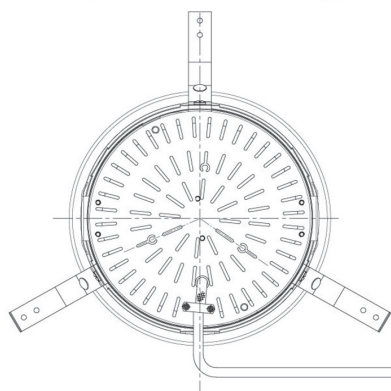

Item no. DD098-4520DW8540D

Series Name: Φ 150 Spark (Deep Cone)

White Reflector

Installation	Recessed mount
Type	Φ 150 Spark (Deep Cone)
Fixture wattage	44.3W
Beam angle	23 deg
Color Temp.	4000K
CRI	Ra>85
Luminous	4340 lm
Body	Die-cast aluminum alloy
Body finish	N/A
Trim finish	White
Reflector finish	White
IP Rate	IP20
Light source	COB module
Input Voltage	AC220~240V
Dimming Type	Non-Dimmable
Certificate	CE, CCC
Cut Hole	150mm

Height (Weight)	Spot / Medium / Medium flood	Wide flood
65.3W	177 (1.4kg)	
48.5W	177 (1.5kg)	
44.3W	157 (1.2kg)	
33.8W	168 (1.1kg)	157 (1.1kg)
30.3W	168 (1.1kg)	157 (1.1kg)
23.0W	138 (0.9kg)	127 (0.9kg)