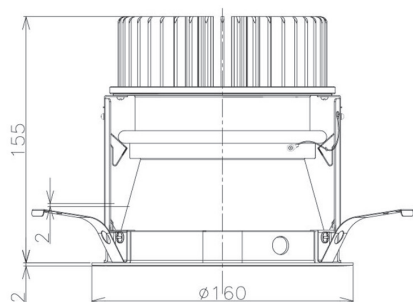

Item no. DD098-4520DW8540D

Series Name: Φ 150 Spark (Deep Cone)

White Reflector

Installation	Recessed mount
Type	Φ 150 Spark (Deep Cone)
Fixture wattage	44.3W
Beam angle	23 deg
Color Temp.	4000K
CRI	Ra>85
Luminous	4340 lm
Body	Die-cast aluminum alloy
Body finish	N/A
Trim finish	White
Reflector finish	White
IP Rate	IP20
Light source	COB module
Input Voltage	AC220~240V
Dimming Type	Non-Dimmable
Certificate	CE, CCC
Cut Hole	150mm

Height (Weight)	Spot / Medium / Medium flood	Wide flood
65.3W	177 (1.4kg)	
48.5W	177 (1.5kg)	
44.3W	157 (1.2kg)	
33.8W	168 (1.1kg)	157 (1.1kg)
30.3W	168 (1.1kg)	157 (1.1kg)
23.0W	138 (0.9kg)	127 (0.9kg)