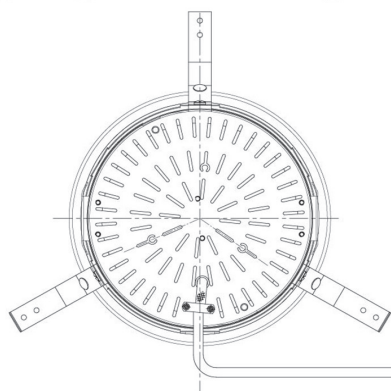

Item no. DD098-4520DW8540D

Series Name:  $\Phi$ 150 Spark (Deep Cone)

White Reflector

Installation	Recessed mount
Type	
Fixture wattage	44.3W
Beam angle	23 deg
Color Temp.	4000K
CRI	Ra>85
Luminous	4340 lm
Body	Die-cast aluminum alloy
Body finish	N/A
Trim finish	White
Reflector finish	White
IP Rate	IP20
Light source	COB module
Input Voltage	AC220~240V
Dimming Type	Non-Dimmable
Certificate	CE, CCC
Cut Hole	150mm

Height (Weight)	Spot / Medium / Medium flood	Wide flood
65.3W	177 (1.4kg)	
48.5W	177 (1.5kg)	
44.3W	157 (1.2kg)	
33.8W	168 (1.1kg)	157 (1.1kg)
30.3W	168 (1.1kg)	157 (1.1kg)
23.0W	138 (0.9kg)	127 (0.9kg)