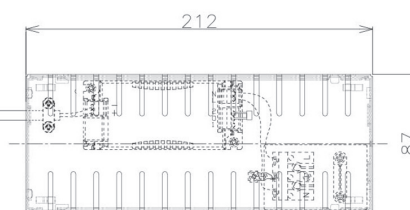

Item no. DD098-4520DW8540D

Series Name:  $\Phi$ 150 Spark (Deep Cone)

White Reflector

Installation	Recessed mount
Type	
Fixture wattage	44.3W
Beam angle	23 deg
Color Temp.	4000K
CRI	Ra>85
Luminous	4340 lm
Body	Die-cast aluminum alloy
Body finish	N/A
Trim finish	White
Reflector finish	White
IP Rate	IP20
Light source	COB module
Input Voltage	AC220~240V
Dimming Type	Non-Dimmable
Certificate	CE, CCC
Cut Hole	150mm

Height (Weight)	Spot / Medium / Medium flood	Wide flood
65.3W	177 (1.4kg)	
48.5W	177 (1.5kg)	
44.3W	157 (1.2kg)	
33.8W	168 (1.1kg)	157 (1.1kg)
30.3W	168 (1.1kg)	157 (1.1kg)
23.0W	138 (0.9kg)	127 (0.9kg)