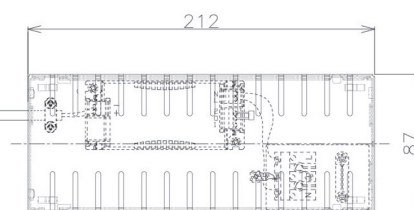

Item no. DD098-4520DW9027D

Series Name: Φ 150 Spark (Deep Cone)

White Reflector

Installation	Recessed mount
Type	Φ 150 Spark (Deep Cone)
Fixture wattage	44.3W
Beam angle	23 deg
Color Temp.	2700K
CRI	Ra>90
Luminous	3678 lm
Body	Die-cast aluminum alloy
Body finish	N/A
Trim finish	White
Reflector finish	White
IP Rate	IP20
Light source	COB module
Input Voltage	AC220~240V
Dimming Type	Non-Dimmable
Certificate	CE, CCC
Cut Hole	150mm

Height (Weight)	Spot / Medium / Medium flood	Wide flood
65.3W	177 (1.4kg)	
48.5W	177 (1.5kg)	
44.3W	157 (1.2kg)	
33.8W	168 (1.1kg)	157 (1.1kg)
30.3W	168 (1.1kg)	157 (1.1kg)
23.0W	138 (0.9kg)	127 (0.9kg)