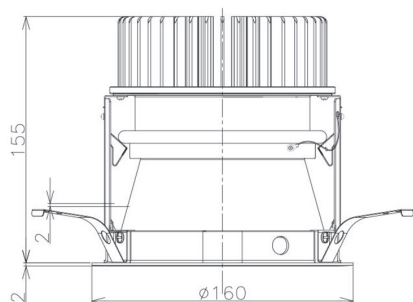

Item no. DD098-4520DW9027D

Series Name: Φ 150 Spark (Deep Cone)

White Reflector

Installation	Recessed mount
Type	Φ 150 Spark (Deep Cone)
Fixture wattage	44.3W
Beam angle	23 deg
Color Temp.	2700K
CRI	Ra>90
Luminous	3678 lm
Body	Die-cast aluminum alloy
Body finish	N/A
Trim finish	White
Reflector finish	White
IP Rate	IP20
Light source	COB module
Input Voltage	AC220~240V
Dimming Type	Non-Dimmable
Certificate	CE, CCC
Cut Hole	150mm

Height (Weight)	Spot / Medium / Medium flood	Wide flood
65.3W	177 (1.4kg)	
48.5W	177 (1.5kg)	
44.3W	157 (1.2kg)	
33.8W	168 (1.1kg)	157 (1.1kg)
30.3W	168 (1.1kg)	157 (1.1kg)
23.0W	138 (0.9kg)	127 (0.9kg)