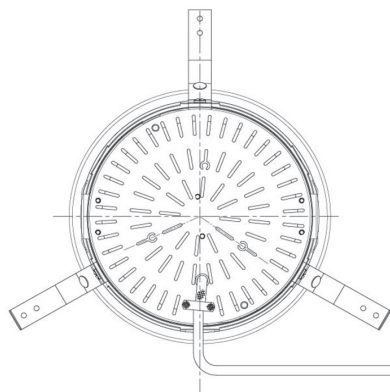

Item no. DD098-4520DW9027D

Series Name: Φ 150 Spark (Deep Cone)

White Reflector

Installation	Recessed mount
Type	
Fixture wattage	44.3W
Beam angle	23 deg
Color Temp.	2700K
CRI	Ra>90
Luminous	3678 lm
Body	Die-cast aluminum alloy
Body finish	N/A
Trim finish	White
Reflector finish	White
IP Rate	IP20
Light source	COB module
Input Voltage	AC220~240V
Dimming Type	Non-Dimmable
Certificate	CE, CCC
Cut Hole	150mm

Height (Weight)	Spot / Medium / Medium flood	Wide flood
65.3W	177 (1.4kg)	
48.5W	177 (1.5kg)	
44.3W	157 (1.2kg)	
33.8W	168 (1.1kg)	157 (1.1kg)
30.3W	168 (1.1kg)	157 (1.1kg)
23.0W	138 (0.9kg)	127 (0.9kg)