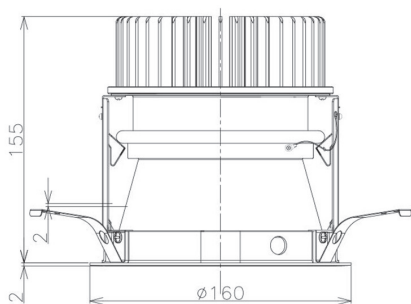

Item no. DD098-4520DW9027D

Series Name: Φ 150 Spark (Deep Cone)

White Reflector

Installation	Recessed mount
Type	
Fixture wattage	44.3W
Beam angle	23 deg
Color Temp.	2700K
CRI	Ra>90
Luminous	3678 lm
Body	Die-cast aluminum alloy
Body finish	N/A
Trim finish	White
Reflector finish	White
IP Rate	IP20
Light source	COB module
Input Voltage	AC220~240V
Dimming Type	Non-Dimmable
Certificate	CE, CCC
Cut Hole	150mm

Height (Weight)	Spot / Medium / Medium flood	Wide flood
65.3W	177 (1.4kg)	
48.5W	177 (1.5kg)	
44.3W	157 (1.2kg)	
33.8W	168 (1.1kg)	157 (1.1kg)
30.3W	168 (1.1kg)	157 (1.1kg)
23.0W	138 (0.9kg)	127 (0.9kg)