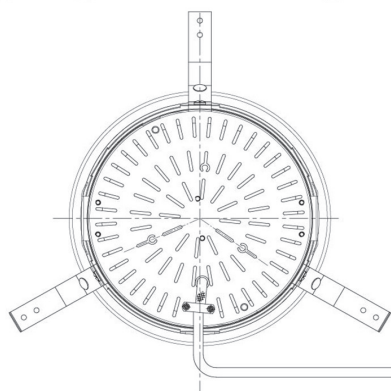

Item no. DD098-4520DW9027D

Series Name: Φ 150 Spark (Deep Cone)

White Reflector

Installation	Recessed mount
Type	Φ 150 Spark (Deep Cone)
Fixture wattage	44.3W
Beam angle	23 deg
Color Temp.	2700K
CRI	Ra>90
Luminous	3678 lm
Body	Die-cast aluminum alloy
Body finish	N/A
Trim finish	White
Reflector finish	White
IP Rate	IP20
Light source	COB module
Input Voltage	AC220~240V
Dimming Type	Non-Dimmable
Certificate	CE, CCC
Cut Hole	150mm

Height (Weight)	Spot / Medium / Medium flood	Wide flood
65.3W	177 (1.4kg)	
48.5W	177 (1.5kg)	
44.3W	157 (1.2kg)	
33.8W	168 (1.1kg)	157 (1.1kg)
30.3W	168 (1.1kg)	157 (1.1kg)
23.0W	138 (0.9kg)	127 (0.9kg)