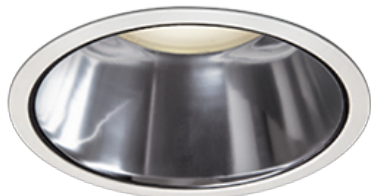

Item no. DD098-4520DW9027D

Series Name: Φ 150 Spark (Deep Cone)

White Reflector

Installation	Recessed mount
Type	
Fixture wattage	44.3W
Beam angle	23 deg
Color Temp.	2700K
CRI	Ra>90
Luminous	3678 lm
Body	Die-cast aluminum alloy
Body finish	N/A
Trim finish	White
Reflector finish	White
IP Rate	IP20
Light source	COB module
Input Voltage	AC220~240V
Dimming Type	Non-Dimmable
Certificate	CE, CCC
Cut Hole	150mm

Height (Weight)	Spot / Medium / Medium flood	Wide flood
65.3W	177 (1.4kg)	
48.5W	177 (1.5kg)	
44.3W	157 (1.2kg)	
33.8W	168 (1.1kg)	157 (1.1kg)
30.3W	168 (1.1kg)	157 (1.1kg)
23.0W	138 (0.9kg)	127 (0.9kg)