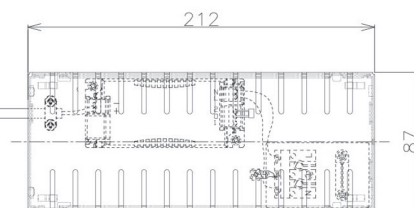

Item no. DD098-4520DW9027D

Series Name: Φ 150 Spark (Deep Cone)

White Reflector

Installation	Recessed mount
Type	
Fixture wattage	44.3W
Beam angle	23 deg
Color Temp.	2700K
CRI	Ra>90
Luminous	3678 lm
Body	Die-cast aluminum alloy
Body finish	N/A
Trim finish	White
Reflector finish	White
IP Rate	IP20
Light source	COB module
Input Voltage	AC220~240V
Dimming Type	Non-Dimmable
Certificate	CE, CCC
Cut Hole	150mm

Height (Weight)	Spot / Medium / Medium flood	Wide flood
65.3W	177 (1.4kg)	
48.5W	177 (1.5kg)	
44.3W	157 (1.2kg)	
33.8W	168 (1.1kg)	157 (1.1kg)
30.3W	168 (1.1kg)	157 (1.1kg)
23.0W	138 (0.9kg)	127 (0.9kg)