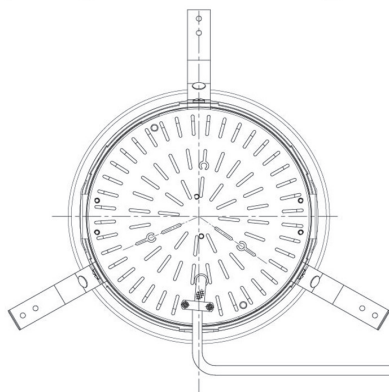

Item no. DD098-4520DW9030D

Series Name: Φ 150 Spark (Deep Cone)

White Reflector

Installation	Recessed mount
Type	
Fixture wattage	44.3W
Beam angle	23 deg
Color Temp.	3000K
CRI	Ra>90
Luminous	3831 lm
Body	Die-cast aluminum alloy
Body finish	N/A
Trim finish	White
Reflector finish	White
IP Rate	IP20
Light source	COB module
Input Voltage	AC220~240V
Dimming Type	Non-Dimmable
Certificate	CE, CCC
Cut Hole	150mm

Height (Weight)	Spot / Medium / Medium flood	Wide flood
65.3W	177 (1.4kg)	
48.5W	177 (1.5kg)	
44.3W	157 (1.2kg)	
33.8W	168 (1.1kg)	157 (1.1kg)
30.3W	168 (1.1kg)	157 (1.1kg)
23.0W	138 (0.9kg)	127 (0.9kg)