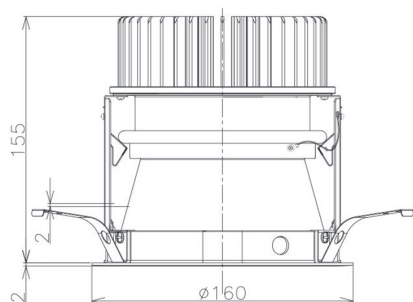

Item no. DD098-4520DW9030D

Series Name: Φ 150 Spark (Deep Cone)

White Reflector

Installation	Recessed mount
Type	Φ 150 Spark (Deep Cone)
Fixture wattage	44.3W
Beam angle	23 deg
Color Temp.	3000K
CRI	Ra>90
Luminous	3831 lm
Body	Die-cast aluminum alloy
Body finish	N/A
Trim finish	White
Reflector finish	White
IP Rate	IP20
Light source	COB module
Input Voltage	AC220~240V
Dimming Type	Non-Dimmable
Certificate	CE, CCC
Cut Hole	150mm

Height (Weight)	Spot / Medium / Medium flood	Wide flood
65.3W	177 (1.4kg)	
48.5W	177 (1.5kg)	
44.3W	157 (1.2kg)	
33.8W	168 (1.1kg)	157 (1.1kg)
30.3W	168 (1.1kg)	157 (1.1kg)
23.0W	138 (0.9kg)	127 (0.9kg)