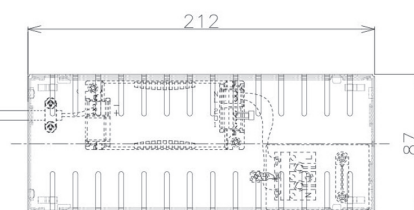

Item no. DD098-4520DW9030D

Series Name: Φ 150 Spark (Deep Cone)

White Reflector

Installation	Recessed mount
Type	Φ 150 Spark (Deep Cone)
Fixture wattage	44.3W
Beam angle	23 deg
Color Temp.	3000K
CRI	Ra>90
Luminous	3831 lm
Body	Die-cast aluminum alloy
Body finish	N/A
Trim finish	White
Reflector finish	White
IP Rate	IP20
Light source	COB module
Input Voltage	AC220~240V
Dimming Type	Non-Dimmable
Certificate	CE, CCC
Cut Hole	150mm

Height (Weight)	Spot / Medium / Medium flood	Wide flood
65.3W	177 (1.4kg)	
48.5W	177 (1.5kg)	
44.3W	157 (1.2kg)	
33.8W	168 (1.1kg)	157 (1.1kg)
30.3W	168 (1.1kg)	157 (1.1kg)
23.0W	138 (0.9kg)	127 (0.9kg)