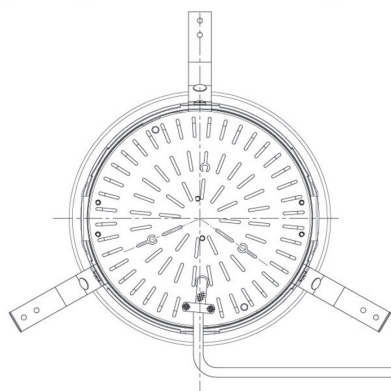

Item no. DD098-4520DW9030D

Series Name: Φ 150 Spark (Deep Cone)

White Reflector

Installation	Recessed mount
Type	Φ 150 Spark (Deep Cone)
Fixture wattage	44.3W
Beam angle	23 deg
Color Temp.	3000K
CRI	Ra>90
Luminous	3831 lm
Body	Die-cast aluminum alloy
Body finish	N/A
Trim finish	White
Reflector finish	White
IP Rate	IP20
Light source	COB module
Input Voltage	AC220~240V
Dimming Type	Non-Dimmable
Certificate	CE, CCC
Cut Hole	150mm

Height (Weight)	Spot / Medium / Medium flood	Wide flood
65.3W	177 (1.4kg)	
48.5W	177 (1.5kg)	
44.3W	157 (1.2kg)	
33.8W	168 (1.1kg)	157 (1.1kg)
30.3W	168 (1.1kg)	157 (1.1kg)
23.0W	138 (0.9kg)	127 (0.9kg)