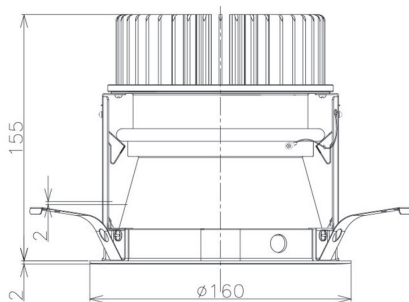

Item no. DD098-4520DW9030D

Series Name: Φ 150 Spark (Deep Cone)

White Reflector

Installation	Recessed mount
Type	
Fixture wattage	44.3W
Beam angle	23 deg
Color Temp.	3000K
CRI	Ra>90
Luminous	3831 lm
Body	Die-cast aluminum alloy
Body finish	N/A
Trim finish	White
Reflector finish	White
IP Rate	IP20
Light source	COB module
Input Voltage	AC220~240V
Dimming Type	Non-Dimmable
Certificate	CE, CCC
Cut Hole	150mm

Height (Weight)	Spot / Medium / Medium flood	Wide flood
65.3W	177 (1.4kg)	
48.5W	177 (1.5kg)	
44.3W	157 (1.2kg)	
33.8W	168 (1.1kg)	157 (1.1kg)
30.3W	168 (1.1kg)	157 (1.1kg)
23.0W	138 (0.9kg)	127 (0.9kg)