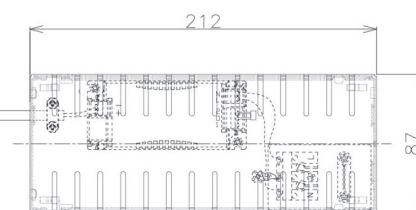

Item no. DD098-4520DW9030D

Series Name: Φ 150 Spark (Deep Cone)

White Reflector

Installation	Recessed mount
Type	
Fixture wattage	44.3W
Beam angle	23 deg
Color Temp.	3000K
CRI	Ra>90
Luminous	3831 lm
Body	Die-cast aluminum alloy
Body finish	N/A
Trim finish	White
Reflector finish	White
IP Rate	IP20
Light source	COB module
Input Voltage	AC220~240V
Dimming Type	Non-Dimmable
Certificate	CE, CCC
Cut Hole	150mm

Height (Weight)	Spot / Medium / Medium flood	Wide flood
65.3W	177 (1.4kg)	
48.5W	177 (1.5kg)	
44.3W	157 (1.2kg)	
33.8W	168 (1.1kg)	157 (1.1kg)
30.3W	168 (1.1kg)	157 (1.1kg)
23.0W	138 (0.9kg)	127 (0.9kg)