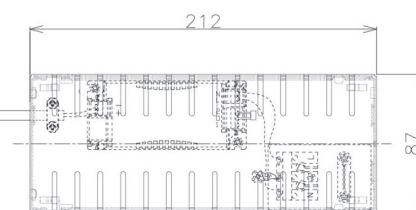

Item no. DD098-4520DW9035D

Series Name: Φ 150 Spark (Deep Cone)

White Reflector

Installation	Recessed mount
Type	
Fixture wattage	44.3W
Beam angle	23 deg
Color Temp.	3500K
CRI	Ra>90
Luminous	3908 lm
Body	Die-cast aluminum alloy
Body finish	N/A
Trim finish	White
Reflector finish	White
IP Rate	IP20
Light source	COB module
Input Voltage	AC220~240V
Dimming Type	Non-Dimmable
Certificate	CE, CCC
Cut Hole	150mm

Height (Weight)	Spot / Medium / Medium flood	Wide flood
65.3W	177 (1.4kg)	
48.5W	177 (1.5kg)	
44.3W	157 (1.2kg)	
33.8W	168 (1.1kg)	157 (1.1kg)
30.3W	168 (1.1kg)	157 (1.1kg)
23.0W	138 (0.9kg)	127 (0.9kg)