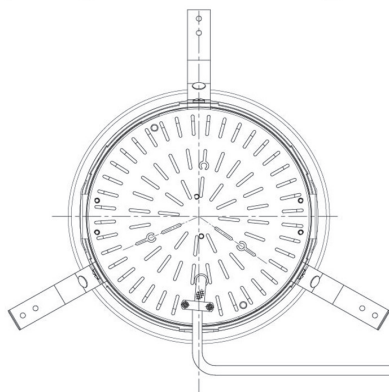

Item no. DD098-4520DW9035D

Series Name: Φ 150 Spark (Deep Cone)

White Reflector

Installation	Recessed mount
Type	
Fixture wattage	44.3W
Beam angle	23 deg
Color Temp.	3500K
CRI	Ra>90
Luminous	3908 lm
Body	Die-cast aluminum alloy
Body finish	N/A
Trim finish	White
Reflector finish	White
IP Rate	IP20
Light source	COB module
Input Voltage	AC220~240V
Dimming Type	Non-Dimmable
Certificate	CE, CCC
Cut Hole	150mm

Height (Weight)	Spot / Medium / Medium flood	Wide flood
65.3W	177 (1.4kg)	
48.5W	177 (1.5kg)	
44.3W	157 (1.2kg)	
33.8W	168 (1.1kg)	157 (1.1kg)
30.3W	168 (1.1kg)	157 (1.1kg)
23.0W	138 (0.9kg)	127 (0.9kg)