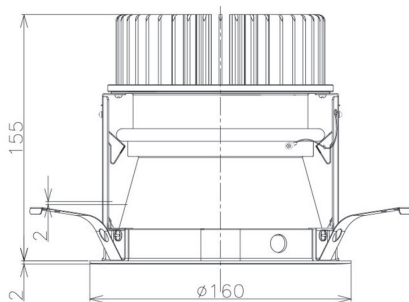

Item no. DD098-4520DW9035D

Series Name: Φ 150 Spark (Deep Cone)

White Reflector

Installation	Recessed mount
Type	
Fixture wattage	44.3W
Beam angle	23 deg
Color Temp.	3500K
CRI	Ra>90
Luminous	3908 lm
Body	Die-cast aluminum alloy
Body finish	N/A
Trim finish	White
Reflector finish	White
IP Rate	IP20
Light source	COB module
Input Voltage	AC220~240V
Dimming Type	Non-Dimmable
Certificate	CE, CCC
Cut Hole	150mm

Height (Weight)	Spot / Medium / Medium flood	Wide flood
65.3W	177 (1.4kg)	
48.5W	177 (1.5kg)	
44.3W	157 (1.2kg)	
33.8W	168 (1.1kg)	157 (1.1kg)
30.3W	168 (1.1kg)	157 (1.1kg)
23.0W	138 (0.9kg)	127 (0.9kg)