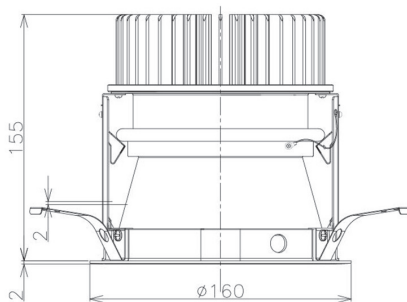

Item no. DD098-4520DW9040D

Series Name:  $\Phi$ 150 Spark (Deep Cone)

White Reflector

Installation	Recessed mount
Type	
Fixture wattage	44.3W
Beam angle	23 deg
Color Temp.	4000K
CRI	Ra>90
Luminous	3946 lm
Body	Die-cast aluminum alloy
Body finish	N/A
Trim finish	White
Reflector finish	White
IP Rate	IP20
Light source	COB module
Input Voltage	AC220~240V
Dimming Type	Non-Dimmable
Certificate	CE, CCC
Cut Hole	150mm

Height (Weight)	Spot / Medium / Medium flood	Wide flood
65.3W	177 (1.4kg)	
48.5W	177 (1.5kg)	
44.3W	157 (1.2kg)	
33.8W	168 (1.1kg)	157 (1.1kg)
30.3W	168 (1.1kg)	157 (1.1kg)
23.0W	138 (0.9kg)	127 (0.9kg)