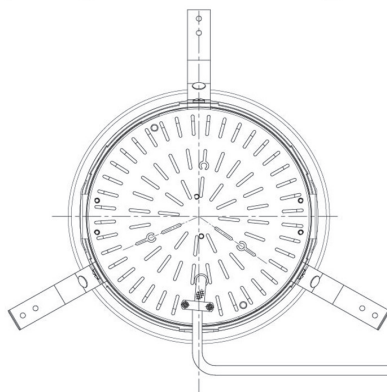

Item no. DD098-4520DW9040D

Series Name:  $\Phi$ 150 Spark (Deep Cone)

White Reflector

Installation	Recessed mount
Type	
Fixture wattage	44.3W
Beam angle	23 deg
Color Temp.	4000K
CRI	Ra>90
Luminous	3946 lm
Body	Die-cast aluminum alloy
Body finish	N/A
Trim finish	White
Reflector finish	White
IP Rate	IP20
Light source	COB module
Input Voltage	AC220~240V
Dimming Type	Non-Dimmable
Certificate	CE, CCC
Cut Hole	150mm

Height (Weight)	Spot / Medium / Medium flood	Wide flood
65.3W	177 (1.4kg)	
48.5W	177 (1.5kg)	
44.3W	157 (1.2kg)	
33.8W	168 (1.1kg)	157 (1.1kg)
30.3W	168 (1.1kg)	157 (1.1kg)
23.0W	138 (0.9kg)	127 (0.9kg)