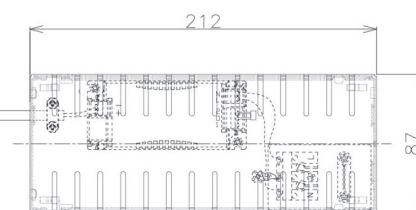

Item no. DD098-4520DW9040D

Series Name:  $\Phi$ 150 Spark (Deep Cone)

White Reflector

Installation	Recessed mount
Type	
Fixture wattage	44.3W
Beam angle	23 deg
Color Temp.	4000K
CRI	Ra>90
Luminous	3946 lm
Body	Die-cast aluminum alloy
Body finish	N/A
Trim finish	White
Reflector finish	White
IP Rate	IP20
Light source	COB module
Input Voltage	AC220~240V
Dimming Type	Non-Dimmable
Certificate	CE, CCC
Cut Hole	150mm

Height (Weight)	Spot / Medium / Medium flood	Wide flood
65.3W	177 (1.4kg)	
48.5W	177 (1.5kg)	
44.3W	157 (1.2kg)	
33.8W	168 (1.1kg)	157 (1.1kg)
30.3W	168 (1.1kg)	157 (1.1kg)
23.0W	138 (0.9kg)	127 (0.9kg)