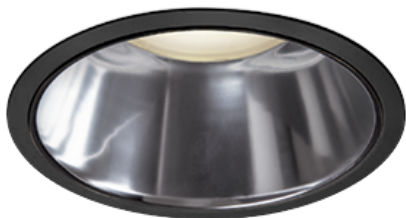

Item no. DD098-4520MB8527D

Series Name: Φ 150 Spark (Deep Cone)

Installation	Recessed mount
Type	Φ 150 Spark (Deep Cone)
Fixture wattage	44.3W
Beam angle	22 deg
Color Temp.	2700K
CRI	Ra>85
Luminous	4172 lm
Body	Die-cast aluminum alloy
Body finish	N/A
Trim finish	Black
Reflector finish	Mirror
IP Rate	IP20
Light source	COB module
Input Voltage	AC220~240V
Dimming Type	Non-Dimmable
Certificate	CE, CCC
Cut Hole	150mm

Height (Weight)	Spot / Medium / Medium flood	Wide flood
65.3W	177 (1.4kg)	
48.5W	177 (1.5kg)	
44.3W	157 (1.2kg)	
33.8W	168 (1.1kg)	157 (1.1kg)
30.3W	168 (1.1kg)	157 (1.1kg)
23.0W	138 (0.9kg)	127 (0.9kg)