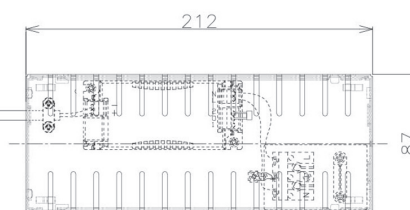

Item no. DD098-4520MB8527D

Series Name:  $\Phi$ 150 Spark (Deep Cone)

Installation	Recessed mount
Type	
Fixture wattage	44.3W
Beam angle	22 deg
Color Temp.	2700K
CRI	Ra>85
Luminous	4172 lm
Body	Die-cast aluminum alloy
Body finish	N/A
Trim finish	Black
Reflector finish	Mirror
IP Rate	IP20
Light source	COB module
Input Voltage	AC220~240V
Dimming Type	Non-Dimmable
Certificate	CE, CCC
Cut Hole	150mm

Height (Weight)	Spot / Medium / Medium flood	Wide flood
65.3W	177 (1.4kg)	
48.5W	177 (1.5kg)	
44.3W	157 (1.2kg)	
33.8W	168 (1.1kg)	157 (1.1kg)
30.3W	168 (1.1kg)	157 (1.1kg)
23.0W	138 (0.9kg)	127 (0.9kg)