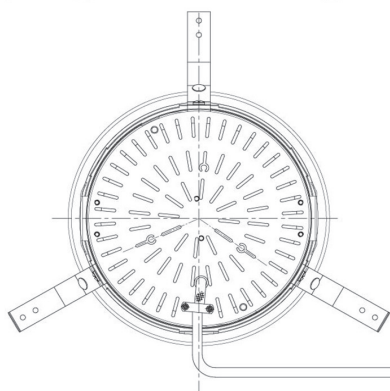

Item no. DD098-4520MB8527D

Series Name: Φ 150 Spark (Deep Cone)

Installation	Recessed mount
Type	Φ 150 Spark (Deep Cone)
Fixture wattage	44.3W
Beam angle	22 deg
Color Temp.	2700K
CRI	Ra>85
Luminous	4172 lm
Body	Die-cast aluminum alloy
Body finish	N/A
Trim finish	Black
Reflector finish	Mirror
IP Rate	IP20
Light source	COB module
Input Voltage	AC220~240V
Dimming Type	Non-Dimmable
Certificate	CE, CCC
Cut Hole	150mm

Height (Weight)	Spot / Medium / Medium flood	Wide flood
65.3W	177 (1.4kg)	
48.5W	177 (1.5kg)	
44.3W	157 (1.2kg)	
33.8W	168 (1.1kg)	157 (1.1kg)
30.3W	168 (1.1kg)	157 (1.1kg)
23.0W	138 (0.9kg)	127 (0.9kg)