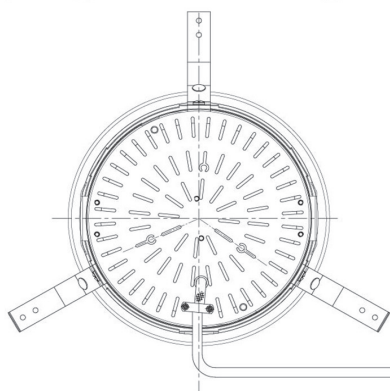

Item no. DD098-4520MB8527D

Series Name:  $\Phi$ 150 Spark (Deep Cone)

Installation	Recessed mount
Type	
Fixture wattage	44.3W
Beam angle	22 deg
Color Temp.	2700K
CRI	Ra>85
Luminous	4172 lm
Body	Die-cast aluminum alloy
Body finish	N/A
Trim finish	Black
Reflector finish	Mirror
IP Rate	IP20
Light source	COB module
Input Voltage	AC220~240V
Dimming Type	Non-Dimmable
Certificate	CE, CCC
Cut Hole	150mm

Height (Weight)	Spot / Medium / Medium flood	Wide flood
65.3W	177 (1.4kg)	
48.5W	177 (1.5kg)	
44.3W	157 (1.2kg)	
33.8W	168 (1.1kg)	157 (1.1kg)
30.3W	168 (1.1kg)	157 (1.1kg)
23.0W	138 (0.9kg)	127 (0.9kg)