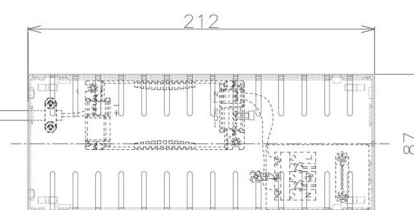

Item no. DD098-4520MB8527D

Series Name: Φ 150 Spark (Deep Cone)

Installation	Recessed mount
Type	Φ 150 Spark (Deep Cone)
Fixture wattage	44.3W
Beam angle	22 deg
Color Temp.	2700K
CRI	Ra>85
Luminous	4172 lm
Body	Die-cast aluminum alloy
Body finish	N/A
Trim finish	Black
Reflector finish	Mirror
IP Rate	IP20
Light source	COB module
Input Voltage	AC220~240V
Dimming Type	Non-Dimmable
Certificate	CE, CCC
Cut Hole	150mm

Height (Weight)	Spot / Medium / Medium flood	Wide flood
65.3W	177 (1.4kg)	
48.5W	177 (1.5kg)	
44.3W	157 (1.2kg)	
33.8W	168 (1.1kg)	157 (1.1kg)
30.3W	168 (1.1kg)	157 (1.1kg)
23.0W	138 (0.9kg)	127 (0.9kg)