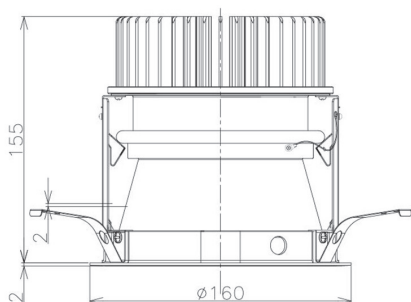

Item no. DD098-4520MB8527D

Series Name: Φ 150 Spark (Deep Cone)

Installation	Recessed mount
Type	Φ 150 Spark (Deep Cone)
Fixture wattage	44.3W
Beam angle	22 deg
Color Temp.	2700K
CRI	Ra>85
Luminous	4172 lm
Body	Die-cast aluminum alloy
Body finish	N/A
Trim finish	Black
Reflector finish	Mirror
IP Rate	IP20
Light source	COB module
Input Voltage	AC220~240V
Dimming Type	Non-Dimmable
Certificate	CE, CCC
Cut Hole	150mm

Height (Weight)	Spot / Medium / Medium flood	Wide flood
65.3W	177 (1.4kg)	
48.5W	177 (1.5kg)	
44.3W	157 (1.2kg)	
33.8W	168 (1.1kg)	157 (1.1kg)
30.3W	168 (1.1kg)	157 (1.1kg)
23.0W	138 (0.9kg)	127 (0.9kg)