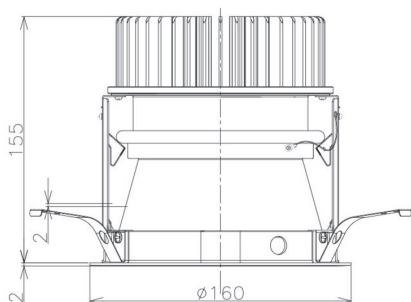

Item no. DD098-4520MB8527D

Series Name:  $\Phi$ 150 Spark (Deep Cone)

Installation	Recessed mount
Type	
Fixture wattage	44.3W
Beam angle	22 deg
Color Temp.	2700K
CRI	Ra>85
Luminous	4172 lm
Body	Die-cast aluminum alloy
Body finish	N/A
Trim finish	Black
Reflector finish	Mirror
IP Rate	IP20
Light source	COB module
Input Voltage	AC220~240V
Dimming Type	Non-Dimmable
Certificate	CE, CCC
Cut Hole	150mm

Height (Weight)	Spot / Medium / Medium flood	Wide flood
65.3W	177 (1.4kg)	
48.5W	177 (1.5kg)	
44.3W	157 (1.2kg)	
33.8W	168 (1.1kg)	157 (1.1kg)
30.3W	168 (1.1kg)	157 (1.1kg)
23.0W	138 (0.9kg)	127 (0.9kg)