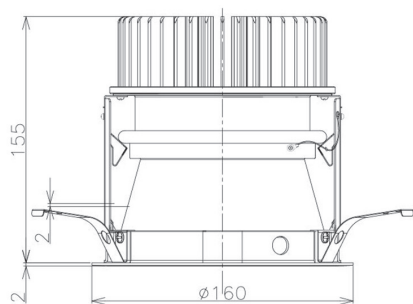

Item no. DD098-4520MB8530D

Series Name: Φ 150 Spark (Deep Cone)

Installation	Recessed mount
Type	Φ 150 Spark (Deep Cone)
Fixture wattage	44.3W
Beam angle	22 deg
Color Temp.	3000K
CRI	Ra>85
Luminous	4346 lm
Body	Die-cast aluminum alloy
Body finish	N/A
Trim finish	Black
Reflector finish	Mirror
IP Rate	IP20
Light source	COB module
Input Voltage	AC220~240V
Dimming Type	Non-Dimmable
Certificate	CE, CCC
Cut Hole	150mm

Height (Weight)	Spot / Medium / Medium flood	Wide flood
65.3W	177 (1.4kg)	
48.5W	177 (1.5kg)	
44.3W	157 (1.2kg)	
33.8W	168 (1.1kg)	157 (1.1kg)
30.3W	168 (1.1kg)	157 (1.1kg)
23.0W	138 (0.9kg)	127 (0.9kg)