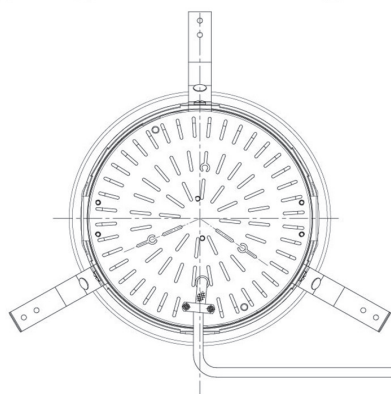

Item no. DD098-4520MB8530D

Series Name: Φ 150 Spark (Deep Cone)

Installation	Recessed mount
Type	Φ 150 Spark (Deep Cone)
Fixture wattage	44.3W
Beam angle	22 deg
Color Temp.	3000K
CRI	Ra>85
Luminous	4346 lm
Body	Die-cast aluminum alloy
Body finish	N/A
Trim finish	Black
Reflector finish	Mirror
IP Rate	IP20
Light source	COB module
Input Voltage	AC220~240V
Dimming Type	Non-Dimmable
Certificate	CE, CCC
Cut Hole	150mm

Height (Weight)	Spot / Medium / Medium flood	Wide flood
65.3W	177 (1.4kg)	
48.5W	177 (1.5kg)	
44.3W	157 (1.2kg)	
33.8W	168 (1.1kg)	157 (1.1kg)
30.3W	168 (1.1kg)	157 (1.1kg)
23.0W	138 (0.9kg)	127 (0.9kg)