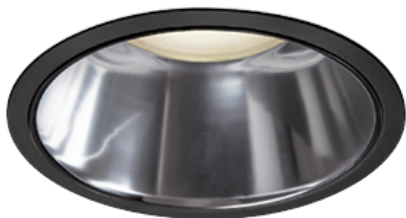

Item no. DD098-4520MB8530D

Series Name: Φ 150 Spark (Deep Cone)

Installation	Recessed mount
Type	Φ 150 Spark (Deep Cone)
Fixture wattage	44.3W
Beam angle	22 deg
Color Temp.	3000K
CRI	Ra>85
Luminous	4346 lm
Body	Die-cast aluminum alloy
Body finish	N/A
Trim finish	Black
Reflector finish	Mirror
IP Rate	IP20
Light source	COB module
Input Voltage	AC220~240V
Dimming Type	Non-Dimmable
Certificate	CE, CCC
Cut Hole	150mm

Height (Weight)	Spot / Medium / Medium flood	Wide flood
65.3W	177 (1.4kg)	
48.5W	177 (1.5kg)	
44.3W	157 (1.2kg)	
33.8W	168 (1.1kg)	157 (1.1kg)
30.3W	168 (1.1kg)	157 (1.1kg)
23.0W	138 (0.9kg)	127 (0.9kg)