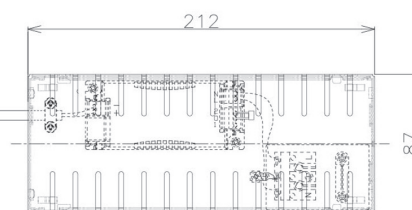

Item no. DD098-4520MB8530D

Series Name: Φ 150 Spark (Deep Cone)

Installation	Recessed mount
Type	Φ 150 Spark (Deep Cone)
Fixture wattage	44.3W
Beam angle	22 deg
Color Temp.	3000K
CRI	Ra>85
Luminous	4346 lm
Body	Die-cast aluminum alloy
Body finish	N/A
Trim finish	Black
Reflector finish	Mirror
IP Rate	IP20
Light source	COB module
Input Voltage	AC220~240V
Dimming Type	Non-Dimmable
Certificate	CE, CCC
Cut Hole	150mm

Height (Weight)	Spot / Medium / Medium flood	Wide flood
65.3W	177 (1.4kg)	
48.5W	177 (1.5kg)	
44.3W	157 (1.2kg)	
33.8W	168 (1.1kg)	157 (1.1kg)
30.3W	168 (1.1kg)	157 (1.1kg)
23.0W	138 (0.9kg)	127 (0.9kg)