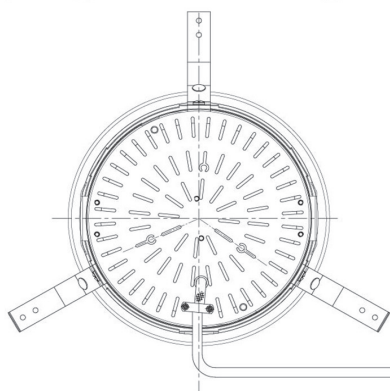

Item no. DD098-4520MB8535D

Series Name: Φ 150 Spark (Deep Cone)

Installation	Recessed mount
Type	
Fixture wattage	44.3W
Beam angle	22 deg
Color Temp.	3500K
CRI	Ra>85
Luminous	4433 lm
Body	Die-cast aluminum alloy
Body finish	N/A
Trim finish	Black
Reflector finish	Mirror
IP Rate	IP20
Light source	COB module
Input Voltage	AC220~240V
Dimming Type	Non-Dimmable
Certificate	CE, CCC
Cut Hole	150mm

Height (Weight)	Spot / Medium / Medium flood	Wide flood
65.3W	177 (1.4kg)	
48.5W	177 (1.5kg)	
44.3W	157 (1.2kg)	
33.8W	168 (1.1kg)	157 (1.1kg)
30.3W	168 (1.1kg)	157 (1.1kg)
23.0W	138 (0.9kg)	127 (0.9kg)