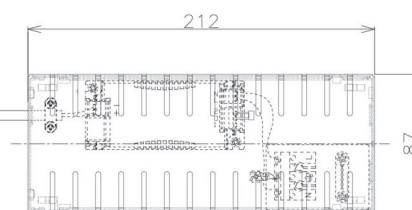

Item no. DD098-4520MB8535D

Series Name: Φ 150 Spark (Deep Cone)

Installation	Recessed mount
Type	
Fixture wattage	44.3W
Beam angle	22 deg
Color Temp.	3500K
CRI	Ra>85
Luminous	4433 lm
Body	Die-cast aluminum alloy
Body finish	N/A
Trim finish	Black
Reflector finish	Mirror
IP Rate	IP20
Light source	COB module
Input Voltage	AC220~240V
Dimming Type	Non-Dimmable
Certificate	CE, CCC
Cut Hole	150mm

Height (Weight)	Spot / Medium / Medium flood	Wide flood
65.3W	177 (1.4kg)	
48.5W	177 (1.5kg)	
44.3W	157 (1.2kg)	
33.8W	168 (1.1kg)	157 (1.1kg)
30.3W	168 (1.1kg)	157 (1.1kg)
23.0W	138 (0.9kg)	127 (0.9kg)