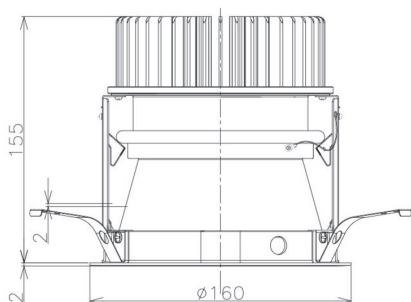

Item no. DD098-4520MB8535D

Series Name: Φ 150 Spark (Deep Cone)

Installation	Recessed mount
Type	
Fixture wattage	44.3W
Beam angle	22 deg
Color Temp.	3500K
CRI	Ra>85
Luminous	4433 lm
Body	Die-cast aluminum alloy
Body finish	N/A
Trim finish	Black
Reflector finish	Mirror
IP Rate	IP20
Light source	COB module
Input Voltage	AC220~240V
Dimming Type	Non-Dimmable
Certificate	CE, CCC
Cut Hole	150mm

Height (Weight)	Spot / Medium / Medium flood	Wide flood
65.3W	177 (1.4kg)	
48.5W	177 (1.5kg)	
44.3W	157 (1.2kg)	
33.8W	168 (1.1kg)	157 (1.1kg)
30.3W	168 (1.1kg)	157 (1.1kg)
23.0W	138 (0.9kg)	127 (0.9kg)