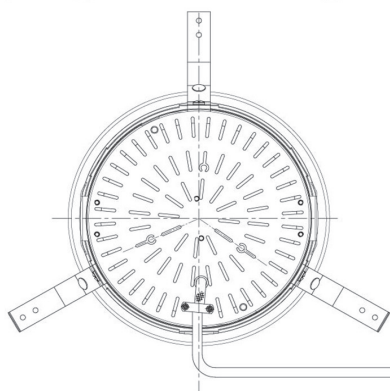

Item no. DD098-4520MB8540D

Series Name: Φ 150 Spark (Deep Cone)

Installation	Recessed mount
Type	
Fixture wattage	44.3W
Beam angle	22 deg
Color Temp.	4000K
CRI	Ra>85
Luminous	4476 lm
Body	Die-cast aluminum alloy
Body finish	N/A
Trim finish	Black
Reflector finish	Mirror
IP Rate	IP20
Light source	COB module
Input Voltage	AC220~240V
Dimming Type	Non-Dimmable
Certificate	CE, CCC
Cut Hole	150mm

Height (Weight)	Spot / Medium / Medium flood	Wide flood
65.3W	177 (1.4kg)	
48.5W	177 (1.5kg)	
44.3W	157 (1.2kg)	
33.8W	168 (1.1kg)	157 (1.1kg)
30.3W	168 (1.1kg)	157 (1.1kg)
23.0W	138 (0.9kg)	127 (0.9kg)