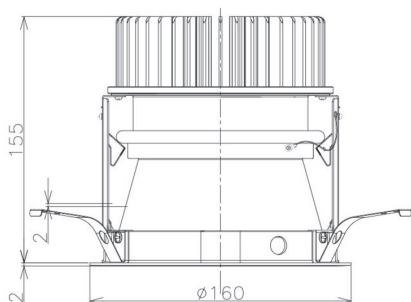

Item no. DD098-4520MB8540D

Series Name: Φ 150 Spark (Deep Cone)

Installation	Recessed mount
Type	
Fixture wattage	44.3W
Beam angle	22 deg
Color Temp.	4000K
CRI	Ra>85
Luminous	4476 lm
Body	Die-cast aluminum alloy
Body finish	N/A
Trim finish	Black
Reflector finish	Mirror
IP Rate	IP20
Light source	COB module
Input Voltage	AC220~240V
Dimming Type	Non-Dimmable
Certificate	CE, CCC
Cut Hole	150mm

Height (Weight)	Spot / Medium / Medium flood	Wide flood
65.3W	177 (1.4kg)	
48.5W	177 (1.5kg)	
44.3W	157 (1.2kg)	
33.8W	168 (1.1kg)	157 (1.1kg)
30.3W	168 (1.1kg)	157 (1.1kg)
23.0W	138 (0.9kg)	127 (0.9kg)