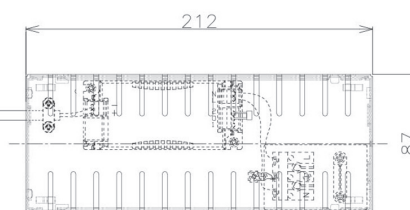

Item no. DD098-4520MB8540D

Series Name: Φ 150 Spark (Deep Cone)

Installation	Recessed mount
Type	
Fixture wattage	44.3W
Beam angle	22 deg
Color Temp.	4000K
CRI	Ra>85
Luminous	4476 lm
Body	Die-cast aluminum alloy
Body finish	N/A
Trim finish	Black
Reflector finish	Mirror
IP Rate	IP20
Light source	COB module
Input Voltage	AC220~240V
Dimming Type	Non-Dimmable
Certificate	CE, CCC
Cut Hole	150mm

Height (Weight)	Spot / Medium / Medium flood	Wide flood
65.3W	177 (1.4kg)	
48.5W	177 (1.5kg)	
44.3W	157 (1.2kg)	
33.8W	168 (1.1kg)	157 (1.1kg)
30.3W	168 (1.1kg)	157 (1.1kg)
23.0W	138 (0.9kg)	127 (0.9kg)