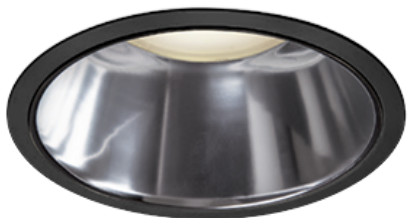

Item no. DD098-4520MB8540D

Series Name: Φ 150 Spark (Deep Cone)

Installation	Recessed mount
Type	
Fixture wattage	44.3W
Beam angle	22 deg
Color Temp.	4000K
CRI	Ra>85
Luminous	4476 lm
Body	Die-cast aluminum alloy
Body finish	N/A
Trim finish	Black
Reflector finish	Mirror
IP Rate	IP20
Light source	COB module
Input Voltage	AC220~240V
Dimming Type	Non-Dimmable
Certificate	CE, CCC
Cut Hole	150mm

Height (Weight)	Spot / Medium / Medium flood	Wide flood
65.3W	177 (1.4kg)	
48.5W	177 (1.5kg)	
44.3W	157 (1.2kg)	
33.8W	168 (1.1kg)	157 (1.1kg)
30.3W	168 (1.1kg)	157 (1.1kg)
23.0W	138 (0.9kg)	127 (0.9kg)