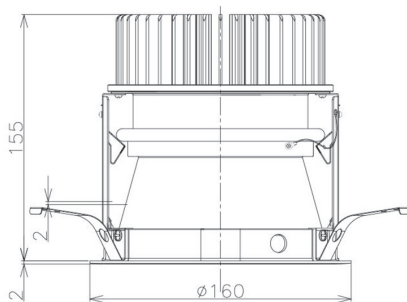

Item no. DD098-4520MB9027D

Series Name: Φ 150 Spark (Deep Cone)

Installation	Recessed mount
Type	
Fixture wattage	44.3W
Beam angle	22 deg
Color Temp.	2700K
CRI	Ra>90
Luminous	3794 lm
Body	Die-cast aluminum alloy
Body finish	N/A
Trim finish	Black
Reflector finish	Mirror
IP Rate	IP20
Light source	COB module
Input Voltage	AC220~240V
Dimming Type	Non-Dimmable
Certificate	CE, CCC
Cut Hole	150mm

Height (Weight)	Spot / Medium / Medium flood	Wide flood
65.3W	177 (1.4kg)	
48.5W	177 (1.5kg)	
44.3W	157 (1.2kg)	
33.8W	168 (1.1kg)	157 (1.1kg)
30.3W	168 (1.1kg)	157 (1.1kg)
23.0W	138 (0.9kg)	127 (0.9kg)