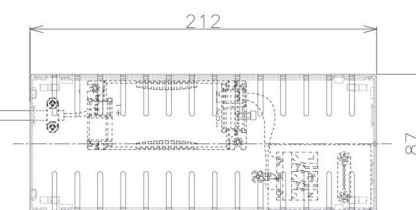

Item no. DD098-4520MB9027D

Series Name: Φ 150 Spark (Deep Cone)

Installation	Recessed mount
Type	
Fixture wattage	44.3W
Beam angle	22 deg
Color Temp.	2700K
CRI	Ra>90
Luminous	3794 lm
Body	Die-cast aluminum alloy
Body finish	N/A
Trim finish	Black
Reflector finish	Mirror
IP Rate	IP20
Light source	COB module
Input Voltage	AC220~240V
Dimming Type	Non-Dimmable
Certificate	CE, CCC
Cut Hole	150mm

Height (Weight)	Spot / Medium / Medium flood	Wide flood
65.3W	177 (1.4kg)	
48.5W	177 (1.5kg)	
44.3W	157 (1.2kg)	
33.8W	168 (1.1kg)	157 (1.1kg)
30.3W	168 (1.1kg)	157 (1.1kg)
23.0W	138 (0.9kg)	127 (0.9kg)