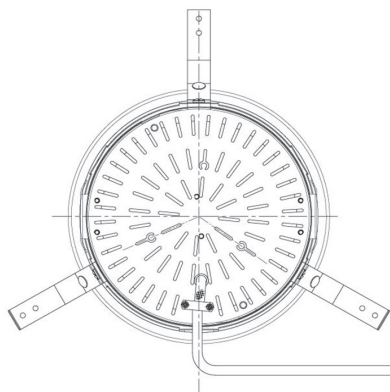

Item no. DD098-4520MB9027D

Series Name:  $\Phi$ 150 Spark (Deep Cone)

Installation	Recessed mount
Type	$\Phi$ 150 Spark (Deep Cone)
Fixture wattage	44.3W
Beam angle	22 deg
Color Temp.	2700K
CRI	Ra>90
Luminous	3794 lm
Body	Die-cast aluminum alloy
Body finish	N/A
Trim finish	Black
Reflector finish	Mirror
IP Rate	IP20
Light source	COB module
Input Voltage	AC220~240V
Dimming Type	Non-Dimmable
Certificate	CE, CCC
Cut Hole	150mm

Height (Weight)	Spot / Medium / Medium flood	Wide flood
65.3W	177 (1.4kg)	
48.5W	177 (1.5kg)	
44.3W	157 (1.2kg)	
33.8W	168 (1.1kg)	157 (1.1kg)
30.3W	168 (1.1kg)	157 (1.1kg)
23.0W	138 (0.9kg)	127 (0.9kg)