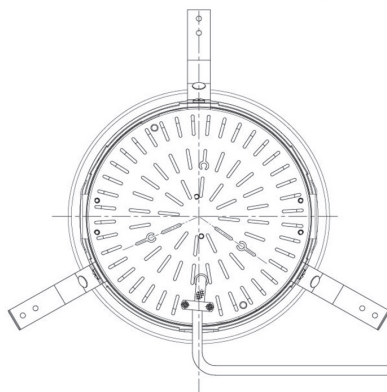

Item no. DD098-4520MB9027D

Series Name: Φ 150 Spark (Deep Cone)

Installation	Recessed mount
Type	
Fixture wattage	44.3W
Beam angle	22 deg
Color Temp.	2700K
CRI	Ra>90
Luminous	3794 lm
Body	Die-cast aluminum alloy
Body finish	N/A
Trim finish	Black
Reflector finish	Mirror
IP Rate	IP20
Light source	COB module
Input Voltage	AC220~240V
Dimming Type	Non-Dimmable
Certificate	CE, CCC
Cut Hole	150mm

Height (Weight)	Spot / Medium / Medium flood	Wide flood
65.3W	177 (1.4kg)	
48.5W	177 (1.5kg)	
44.3W	157 (1.2kg)	
33.8W	168 (1.1kg)	157 (1.1kg)
30.3W	168 (1.1kg)	157 (1.1kg)
23.0W	138 (0.9kg)	127 (0.9kg)