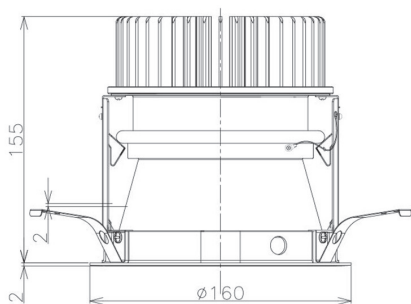

Item no. DD098-4520MB9027D

Series Name:  $\Phi$ 150 Spark (Deep Cone)

Installation	Recessed mount
Type	$\Phi$ 150 Spark (Deep Cone)
Fixture wattage	44.3W
Beam angle	22 deg
Color Temp.	2700K
CRI	Ra>90
Luminous	3794 lm
Body	Die-cast aluminum alloy
Body finish	N/A
Trim finish	Black
Reflector finish	Mirror
IP Rate	IP20
Light source	COB module
Input Voltage	AC220~240V
Dimming Type	Non-Dimmable
Certificate	CE, CCC
Cut Hole	150mm

Height (Weight)	Spot / Medium / Medium flood	Wide flood
65.3W	177 (1.4kg)	
48.5W	177 (1.5kg)	
44.3W	157 (1.2kg)	
33.8W	168 (1.1kg)	157 (1.1kg)
30.3W	168 (1.1kg)	157 (1.1kg)
23.0W	138 (0.9kg)	127 (0.9kg)