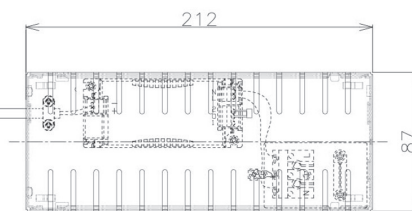

Item no. DD098-4520MB9027D

Series Name:  $\Phi$ 150 Spark (Deep Cone)

Installation	Recessed mount
Type	$\Phi$ 150 Spark (Deep Cone)
Fixture wattage	44.3W
Beam angle	22 deg
Color Temp.	2700K
CRI	Ra>90
Luminous	3794 lm
Body	Die-cast aluminum alloy
Body finish	N/A
Trim finish	Black
Reflector finish	Mirror
IP Rate	IP20
Light source	COB module
Input Voltage	AC220~240V
Dimming Type	Non-Dimmable
Certificate	CE, CCC
Cut Hole	150mm

Height (Weight)	Spot / Medium / Medium flood	Wide flood
65.3W	177 (1.4kg)	
48.5W	177 (1.5kg)	
44.3W	157 (1.2kg)	
33.8W	168 (1.1kg)	157 (1.1kg)
30.3W	168 (1.1kg)	157 (1.1kg)
23.0W	138 (0.9kg)	127 (0.9kg)