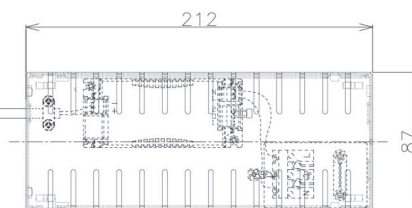

Item no. DD098-4520MB9030D

Series Name:  $\Phi$ 150 Spark (Deep Cone)

Installation	Recessed mount
Type	
Fixture wattage	44.3W
Beam angle	22 deg
Color Temp.	3000K
CRI	Ra>90
Luminous	3952 lm
Body	Die-cast aluminum alloy
Body finish	N/A
Trim finish	Black
Reflector finish	Mirror
IP Rate	IP20
Light source	COB module
Input Voltage	AC220~240V
Dimming Type	Non-Dimmable
Certificate	CE, CCC
Cut Hole	150mm

Height (Weight)	Spot / Medium / Medium flood	Wide flood
65.3W	177 (1.4kg)	
48.5W	177 (1.5kg)	
44.3W	157 (1.2kg)	
33.8W	168 (1.1kg)	157 (1.1kg)
30.3W	168 (1.1kg)	157 (1.1kg)
23.0W	138 (0.9kg)	127 (0.9kg)