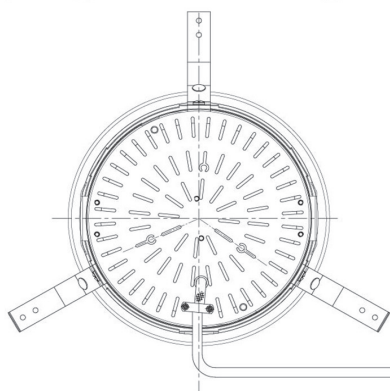

Item no. DD098-4520MB9030D

Series Name:  $\Phi$ 150 Spark (Deep Cone)

Installation	Recessed mount
Type	
Fixture wattage	44.3W
Beam angle	22 deg
Color Temp.	3000K
CRI	Ra>90
Luminous	3952 lm
Body	Die-cast aluminum alloy
Body finish	N/A
Trim finish	Black
Reflector finish	Mirror
IP Rate	IP20
Light source	COB module
Input Voltage	AC220~240V
Dimming Type	Non-Dimmable
Certificate	CE, CCC
Cut Hole	150mm

Height (Weight)	Spot / Medium / Medium flood	Wide flood
65.3W	177 (1.4kg)	
48.5W	177 (1.5kg)	
44.3W	157 (1.2kg)	
33.8W	168 (1.1kg)	157 (1.1kg)
30.3W	168 (1.1kg)	157 (1.1kg)
23.0W	138 (0.9kg)	127 (0.9kg)