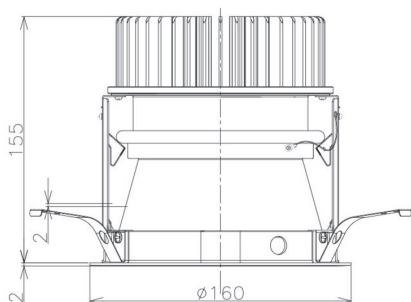

Item no. DD098-4520MB9030D

Series Name:  $\Phi$ 150 Spark (Deep Cone)

Installation	Recessed mount
Type	
Fixture wattage	44.3W
Beam angle	22 deg
Color Temp.	3000K
CRI	Ra>90
Luminous	3952 lm
Body	Die-cast aluminum alloy
Body finish	N/A
Trim finish	Black
Reflector finish	Mirror
IP Rate	IP20
Light source	COB module
Input Voltage	AC220~240V
Dimming Type	Non-Dimmable
Certificate	CE, CCC
Cut Hole	150mm

Height (Weight)	Spot / Medium / Medium flood	Wide flood
65.3W	177 (1.4kg)	
48.5W	177 (1.5kg)	
44.3W	157 (1.2kg)	
33.8W	168 (1.1kg)	157 (1.1kg)
30.3W	168 (1.1kg)	157 (1.1kg)
23.0W	138 (0.9kg)	127 (0.9kg)