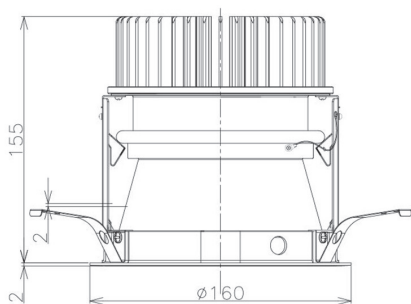

Item no. DD098-4520MB9035D

Series Name: Φ 150 Spark (Deep Cone)

Installation	Recessed mount
Type	
Fixture wattage	44.3W
Beam angle	22 deg
Color Temp.	3500K
CRI	Ra>90
Luminous	4031 lm
Body	Die-cast aluminum alloy
Body finish	N/A
Trim finish	Black
Reflector finish	Mirror
IP Rate	IP20
Light source	COB module
Input Voltage	AC220~240V
Dimming Type	Non-Dimmable
Certificate	CE, CCC
Cut Hole	150mm

Height (Weight)	Spot / Medium / Medium flood	Wide flood
65.3W	177 (1.4kg)	
48.5W	177 (1.5kg)	
44.3W	157 (1.2kg)	
33.8W	168 (1.1kg)	157 (1.1kg)
30.3W	168 (1.1kg)	157 (1.1kg)
23.0W	138 (0.9kg)	127 (0.9kg)