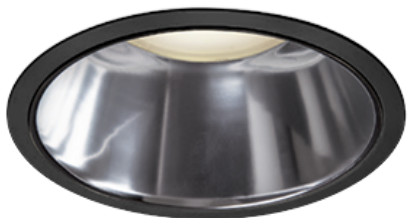

Item no. DD098-4520MB9035D

Series Name: Φ 150 Spark (Deep Cone)

Installation	Recessed mount
Type	
Fixture wattage	44.3W
Beam angle	22 deg
Color Temp.	3500K
CRI	Ra>90
Luminous	4031 lm
Body	Die-cast aluminum alloy
Body finish	N/A
Trim finish	Black
Reflector finish	Mirror
IP Rate	IP20
Light source	COB module
Input Voltage	AC220~240V
Dimming Type	Non-Dimmable
Certificate	CE, CCC
Cut Hole	150mm

Height (Weight)	Spot / Medium / Medium flood	Wide flood
65.3W	177 (1.4kg)	
48.5W	177 (1.5kg)	
44.3W	157 (1.2kg)	
33.8W	168 (1.1kg)	157 (1.1kg)
30.3W	168 (1.1kg)	157 (1.1kg)
23.0W	138 (0.9kg)	127 (0.9kg)