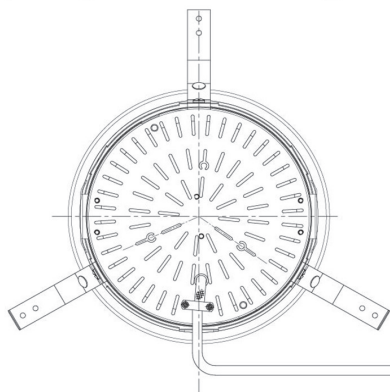

Item no. DD098-4520MB9035D

Series Name: Φ 150 Spark (Deep Cone)

Installation	Recessed mount
Type	
Fixture wattage	44.3W
Beam angle	22 deg
Color Temp.	3500K
CRI	Ra>90
Luminous	4031 lm
Body	Die-cast aluminum alloy
Body finish	N/A
Trim finish	Black
Reflector finish	Mirror
IP Rate	IP20
Light source	COB module
Input Voltage	AC220~240V
Dimming Type	Non-Dimmable
Certificate	CE, CCC
Cut Hole	150mm

Height (Weight)	Spot / Medium / Medium flood	Wide flood
65.3W	177 (1.4kg)	
48.5W	177 (1.5kg)	
44.3W	157 (1.2kg)	
33.8W	168 (1.1kg)	157 (1.1kg)
30.3W	168 (1.1kg)	157 (1.1kg)
23.0W	138 (0.9kg)	127 (0.9kg)