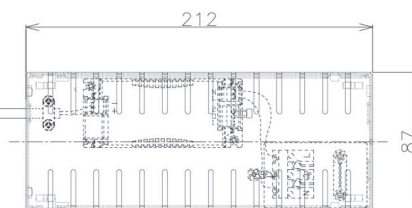

Item no. DD098-4520MB9035D

Series Name: Φ 150 Spark (Deep Cone)

Installation	Recessed mount
Type	
Fixture wattage	44.3W
Beam angle	22 deg
Color Temp.	3500K
CRI	Ra>90
Luminous	4031 lm
Body	Die-cast aluminum alloy
Body finish	N/A
Trim finish	Black
Reflector finish	Mirror
IP Rate	IP20
Light source	COB module
Input Voltage	AC220~240V
Dimming Type	Non-Dimmable
Certificate	CE, CCC
Cut Hole	150mm

Height (Weight)	Spot / Medium / Medium flood	Wide flood
65.3W	177 (1.4kg)	
48.5W	177 (1.5kg)	
44.3W	157 (1.2kg)	
33.8W	168 (1.1kg)	157 (1.1kg)
30.3W	168 (1.1kg)	157 (1.1kg)
23.0W	138 (0.9kg)	127 (0.9kg)