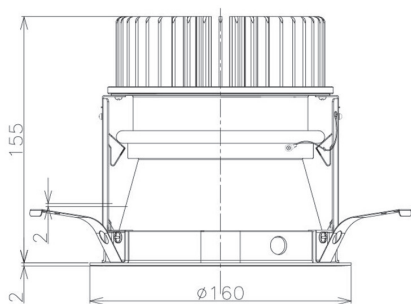

Item no. DD098-4520MB9040D

Series Name: Φ 150 Spark (Deep Cone)

Installation	Recessed mount
Type	
Fixture wattage	44.3W
Beam angle	22 deg
Color Temp.	4000K
CRI	Ra>90
Luminous	4070 lm
Body	Die-cast aluminum alloy
Body finish	N/A
Trim finish	Black
Reflector finish	Mirror
IP Rate	IP20
Light source	COB module
Input Voltage	AC220~240V
Dimming Type	Non-Dimmable
Certificate	CE, CCC
Cut Hole	150mm

Height (Weight)	Spot / Medium / Medium flood	Wide flood
65.3W	177 (1.4kg)	
48.5W	177 (1.5kg)	
44.3W	157 (1.2kg)	
33.8W	168 (1.1kg)	157 (1.1kg)
30.3W	168 (1.1kg)	157 (1.1kg)
23.0W	138 (0.9kg)	127 (0.9kg)