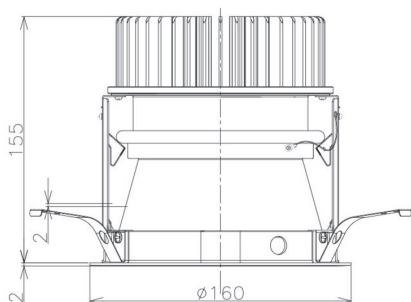

Item no. DD098-4520MB9040D

Series Name: Φ 150 Spark (Deep Cone)

Installation	Recessed mount
Type	
Fixture wattage	44.3W
Beam angle	22 deg
Color Temp.	4000K
CRI	Ra>90
Luminous	4070 lm
Body	Die-cast aluminum alloy
Body finish	N/A
Trim finish	Black
Reflector finish	Mirror
IP Rate	IP20
Light source	COB module
Input Voltage	AC220~240V
Dimming Type	Non-Dimmable
Certificate	CE, CCC
Cut Hole	150mm

Height (Weight)	Spot / Medium / Medium flood	Wide flood
65.3W	177 (1.4kg)	
48.5W	177 (1.5kg)	
44.3W	157 (1.2kg)	
33.8W	168 (1.1kg)	157 (1.1kg)
30.3W	168 (1.1kg)	157 (1.1kg)
23.0W	138 (0.9kg)	127 (0.9kg)