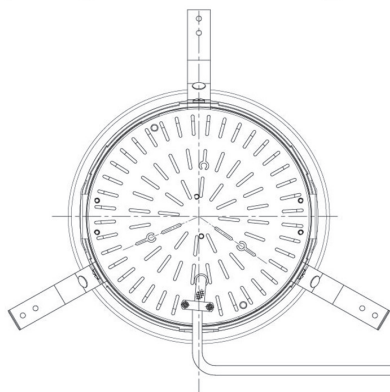

Item no. DD098-4520MB9040D

Series Name: Φ 150 Spark (Deep Cone)

Installation	Recessed mount
Type	
Fixture wattage	44.3W
Beam angle	22 deg
Color Temp.	4000K
CRI	Ra>90
Luminous	4070 lm
Body	Die-cast aluminum alloy
Body finish	N/A
Trim finish	Black
Reflector finish	Mirror
IP Rate	IP20
Light source	COB module
Input Voltage	AC220~240V
Dimming Type	Non-Dimmable
Certificate	CE, CCC
Cut Hole	150mm

Height (Weight)	Spot / Medium / Medium flood	Wide flood
65.3W	177 (1.4kg)	
48.5W	177 (1.5kg)	
44.3W	157 (1.2kg)	
33.8W	168 (1.1kg)	157 (1.1kg)
30.3W	168 (1.1kg)	157 (1.1kg)
23.0W	138 (0.9kg)	127 (0.9kg)