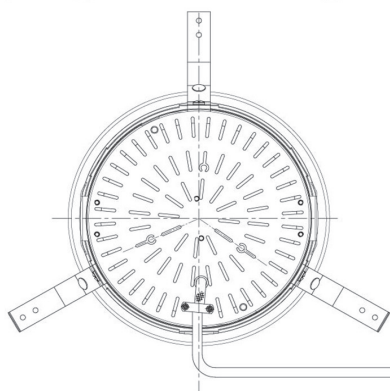

Item no. DD098-4520MB9040D

Series Name: Φ 150 Spark (Deep Cone)

Installation	Recessed mount
Type	
Fixture wattage	44.3W
Beam angle	22 deg
Color Temp.	4000K
CRI	Ra>90
Luminous	4070 lm
Body	Die-cast aluminum alloy
Body finish	N/A
Trim finish	Black
Reflector finish	Mirror
IP Rate	IP20
Light source	COB module
Input Voltage	AC220~240V
Dimming Type	Non-Dimmable
Certificate	CE, CCC
Cut Hole	150mm

Height (Weight)	Spot / Medium / Medium flood	Wide flood
65.3W	177 (1.4kg)	
48.5W	177 (1.5kg)	
44.3W	157 (1.2kg)	
33.8W	168 (1.1kg)	157 (1.1kg)
30.3W	168 (1.1kg)	157 (1.1kg)
23.0W	138 (0.9kg)	127 (0.9kg)