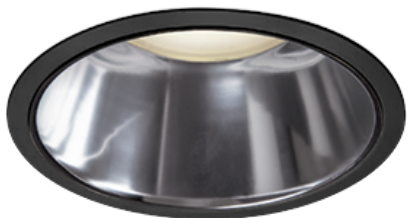

Item no. DD098-4520MB9040D

Series Name: Φ 150 Spark (Deep Cone)

Installation	Recessed mount
Type	
Fixture wattage	44.3W
Beam angle	22 deg
Color Temp.	4000K
CRI	Ra>90
Luminous	4070 lm
Body	Die-cast aluminum alloy
Body finish	N/A
Trim finish	Black
Reflector finish	Mirror
IP Rate	IP20
Light source	COB module
Input Voltage	AC220~240V
Dimming Type	Non-Dimmable
Certificate	CE, CCC
Cut Hole	150mm

Height (Weight)	Spot / Medium / Medium flood	Wide flood
65.3W	177 (1.4kg)	
48.5W	177 (1.5kg)	
44.3W	157 (1.2kg)	
33.8W	168 (1.1kg)	157 (1.1kg)
30.3W	168 (1.1kg)	157 (1.1kg)
23.0W	138 (0.9kg)	127 (0.9kg)