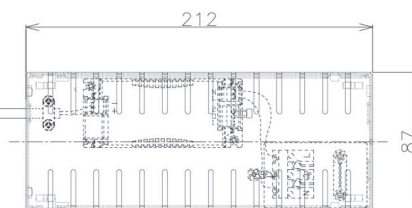

Item no. DD098-4520MB9040D

Series Name: Φ 150 Spark (Deep Cone)

Installation	Recessed mount
Type	
Fixture wattage	44.3W
Beam angle	22 deg
Color Temp.	4000K
CRI	Ra>90
Luminous	4070 lm
Body	Die-cast aluminum alloy
Body finish	N/A
Trim finish	Black
Reflector finish	Mirror
IP Rate	IP20
Light source	COB module
Input Voltage	AC220~240V
Dimming Type	Non-Dimmable
Certificate	CE, CCC
Cut Hole	150mm

Height (Weight)	Spot / Medium / Medium flood	Wide flood
65.3W	177 (1.4kg)	
48.5W	177 (1.5kg)	
44.3W	157 (1.2kg)	
33.8W	168 (1.1kg)	157 (1.1kg)
30.3W	168 (1.1kg)	157 (1.1kg)
23.0W	138 (0.9kg)	127 (0.9kg)