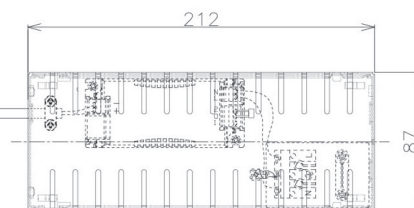

Item no. DD098-4520MB9040D

Series Name: Φ 150 Spark (Deep Cone)

Installation	Recessed mount
Type	
Fixture wattage	44.3W
Beam angle	22 deg
Color Temp.	4000K
CRI	Ra>90
Luminous	4070 lm
Body	Die-cast aluminum alloy
Body finish	N/A
Trim finish	Black
Reflector finish	Mirror
IP Rate	IP20
Light source	COB module
Input Voltage	AC220~240V
Dimming Type	Non-Dimmable
Certificate	CE, CCC
Cut Hole	150mm

Height (Weight)	Spot / Medium / Medium flood	Wide flood
65.3W	177 (1.4kg)	
48.5W	177 (1.5kg)	
44.3W	157 (1.2kg)	
33.8W	168 (1.1kg)	157 (1.1kg)
30.3W	168 (1.1kg)	157 (1.1kg)
23.0W	138 (0.9kg)	127 (0.9kg)