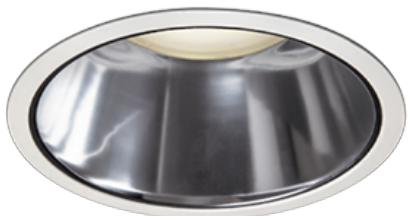

Item no. DD098-4520MW8027D

Series Name:  $\Phi$ 150 Spark (Deep Cone)

Installation	Recessed mount
Type	$\Phi$ 150 Spark (Deep Cone)
Fixture wattage	44.3W
Beam angle	22 deg
Color Temp.	2700K
CRI	Ra>90
Luminous	4438 lm
Body	Die-cast aluminum alloy
Body finish	N/A
Trim finish	White
Reflector finish	Mirror
IP Rate	IP20
Light source	COB module
Input Voltage	AC220~240V
Dimming Type	Non-Dimmable
Certificate	CE, CCC
Cut Hole	150mm

Height (Weight)	Spot / Medium / Medium flood	Wide flood
65.3W	177 (1.4kg)	
48.5W	177 (1.5kg)	
44.3W	157 (1.2kg)	
33.8W	168 (1.1kg)	157 (1.1kg)
30.3W	168 (1.1kg)	157 (1.1kg)
23.0W	138 (0.9kg)	127 (0.9kg)