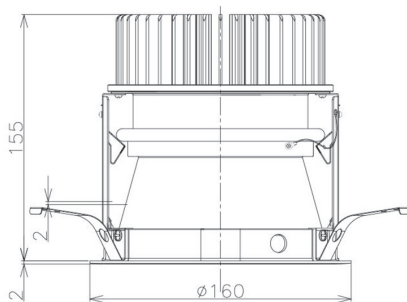

Item no. DD098-4520MW8027D

Series Name: Φ 150 Spark (Deep Cone)

Installation	Recessed mount
Type	
Fixture wattage	44.3W
Beam angle	22 deg
Color Temp.	2700K
CRI	Ra>90
Luminous	4438 lm
Body	Die-cast aluminum alloy
Body finish	N/A
Trim finish	White
Reflector finish	Mirror
IP Rate	IP20
Light source	COB module
Input Voltage	AC220~240V
Dimming Type	Non-Dimmable
Certificate	CE, CCC
Cut Hole	150mm

Height (Weight)	Spot / Medium / Medium flood	Wide flood
65.3W	177 (1.4kg)	
48.5W	177 (1.5kg)	
44.3W	157 (1.2kg)	
33.8W	168 (1.1kg)	157 (1.1kg)
30.3W	168 (1.1kg)	157 (1.1kg)
23.0W	138 (0.9kg)	127 (0.9kg)