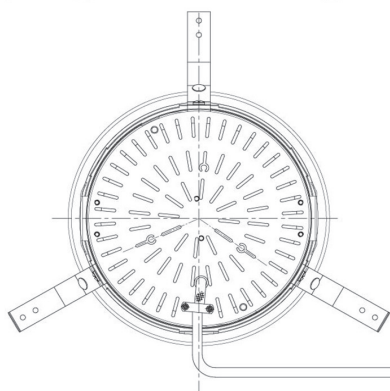

Item no. DD098-4520MW8027D

Series Name:  $\Phi$ 150 Spark (Deep Cone)

Installation	Recessed mount
Type	$\Phi$ 150 Spark (Deep Cone)
Fixture wattage	44.3W
Beam angle	22 deg
Color Temp.	2700K
CRI	Ra>90
Luminous	4438 lm
Body	Die-cast aluminum alloy
Body finish	N/A
Trim finish	White
Reflector finish	Mirror
IP Rate	IP20
Light source	COB module
Input Voltage	AC220~240V
Dimming Type	Non-Dimmable
Certificate	CE, CCC
Cut Hole	150mm

Height (Weight)	Spot / Medium / Medium flood	Wide flood
65.3W	177 (1.4kg)	
48.5W	177 (1.5kg)	
44.3W	157 (1.2kg)	
33.8W	168 (1.1kg)	157 (1.1kg)
30.3W	168 (1.1kg)	157 (1.1kg)
23.0W	138 (0.9kg)	127 (0.9kg)