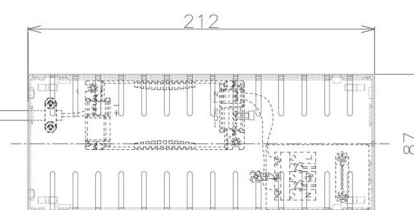

Item no. DD098-4520MW8027D

Series Name:  $\Phi$ 150 Spark (Deep Cone)

Installation	Recessed mount
Type	$\Phi$ 150 Spark (Deep Cone)
Fixture wattage	44.3W
Beam angle	22 deg
Color Temp.	2700K
CRI	Ra>90
Luminous	4438 lm
Body	Die-cast aluminum alloy
Body finish	N/A
Trim finish	White
Reflector finish	Mirror
IP Rate	IP20
Light source	COB module
Input Voltage	AC220~240V
Dimming Type	Non-Dimmable
Certificate	CE, CCC
Cut Hole	150mm

Height (Weight)	Spot / Medium / Medium flood	Wide flood
65.3W	177 (1.4kg)	
48.5W	177 (1.5kg)	
44.3W	157 (1.2kg)	
33.8W	168 (1.1kg)	157 (1.1kg)
30.3W	168 (1.1kg)	157 (1.1kg)
23.0W	138 (0.9kg)	127 (0.9kg)