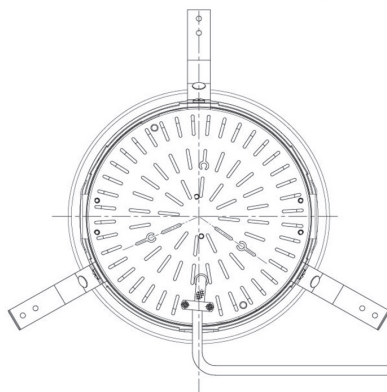

Item no. DD098-4520MW8027D

Series Name: Φ 150 Spark (Deep Cone)

Installation	Recessed mount
Type	
Fixture wattage	44.3W
Beam angle	22 deg
Color Temp.	2700K
CRI	Ra>90
Luminous	4438 lm
Body	Die-cast aluminum alloy
Body finish	N/A
Trim finish	White
Reflector finish	Mirror
IP Rate	IP20
Light source	COB module
Input Voltage	AC220~240V
Dimming Type	Non-Dimmable
Certificate	CE, CCC
Cut Hole	150mm

Height (Weight)	Spot / Medium / Medium flood	Wide flood
65.3W	177 (1.4kg)	
48.5W	177 (1.5kg)	
44.3W	157 (1.2kg)	
33.8W	168 (1.1kg)	157 (1.1kg)
30.3W	168 (1.1kg)	157 (1.1kg)
23.0W	138 (0.9kg)	127 (0.9kg)