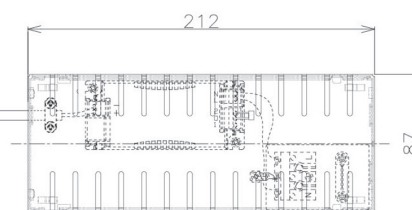

Item no. DD098-4520MW8027D

Series Name:  $\Phi$ 150 Spark (Deep Cone)

|                  |                         |
|------------------|-------------------------|
| Installation     | Recessed mount          |
| Type             |                         |
| Fixture wattage  | 44.3W                   |
| Beam angle       | 22 deg                  |
| Color Temp.      | 2700K                   |
| CRI              | Ra>90                   |
| Luminous         | 4438 lm                 |
| Body             | Die-cast aluminum alloy |
| Body finish      | N/A                     |
| Trim finish      | White                   |
| Reflector finish | Mirror                  |
| IP Rate          | IP20                    |
| Light source     | COB module              |
| Input Voltage    | AC220~240V              |
| Dimming Type     | Non-Dimmable            |
| Certificate      | CE, CCC                 |
| Cut Hole         | 150mm                   |

| Height (Weight) | Spot / Medium / Medium flood | Wide flood  |
|-----------------|------------------------------|-------------|
| 65.3W           | 177 (1.4kg)                  |             |
| 48.5W           | 177 (1.5kg)                  |             |
| 44.3W           | 157 (1.2kg)                  |             |
| 33.8W           | 168 (1.1kg)                  | 157 (1.1kg) |
| 30.3W           | 168 (1.1kg)                  | 157 (1.1kg) |
| 23.0W           | 138 (0.9kg)                  | 127 (0.9kg) |