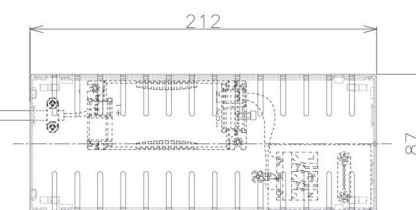

Item no. DD098-4520MW8027D

Series Name: Φ 150 Spark (Deep Cone)

Installation	Recessed mount
Type	
Fixture wattage	44.3W
Beam angle	22 deg
Color Temp.	2700K
CRI	Ra>90
Luminous	4438 lm
Body	Die-cast aluminum alloy
Body finish	N/A
Trim finish	White
Reflector finish	Mirror
IP Rate	IP20
Light source	COB module
Input Voltage	AC220~240V
Dimming Type	Non-Dimmable
Certificate	CE, CCC
Cut Hole	150mm

Height (Weight)	Spot / Medium / Medium flood	Wide flood
65.3W	177 (1.4kg)	
48.5W	177 (1.5kg)	
44.3W	157 (1.2kg)	
33.8W	168 (1.1kg)	157 (1.1kg)
30.3W	168 (1.1kg)	157 (1.1kg)
23.0W	138 (0.9kg)	127 (0.9kg)