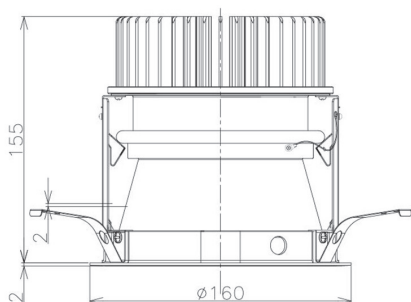

Item no. DD098-4520MW8027D

Series Name:  $\Phi$ 150 Spark (Deep Cone)

Installation	Recessed mount
Type	$\Phi$ 150 Spark (Deep Cone)
Fixture wattage	44.3W
Beam angle	22 deg
Color Temp.	2700K
CRI	Ra>90
Luminous	4438 lm
Body	Die-cast aluminum alloy
Body finish	N/A
Trim finish	White
Reflector finish	Mirror
IP Rate	IP20
Light source	COB module
Input Voltage	AC220~240V
Dimming Type	Non-Dimmable
Certificate	CE, CCC
Cut Hole	150mm

Height (Weight)	Spot / Medium / Medium flood	Wide flood
65.3W	177 (1.4kg)	
48.5W	177 (1.5kg)	
44.3W	157 (1.2kg)	
33.8W	168 (1.1kg)	157 (1.1kg)
30.3W	168 (1.1kg)	157 (1.1kg)
23.0W	138 (0.9kg)	127 (0.9kg)