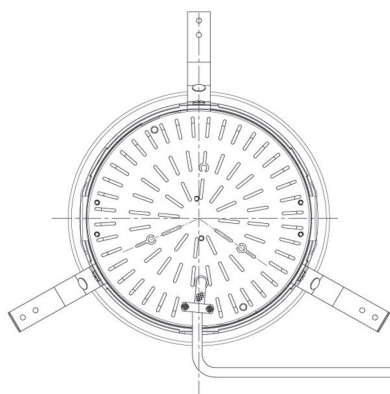

Item no. DD098-4520MW8027D

Series Name:  $\Phi$ 150 Spark (Deep Cone)

|                  |                         |
|------------------|-------------------------|
| Installation     | Recessed mount          |
| Type             |                         |
| Fixture wattage  | 44.3W                   |
| Beam angle       | 22 deg                  |
| Color Temp.      | 2700K                   |
| CRI              | Ra>90                   |
| Luminous         | 4438 lm                 |
| Body             | Die-cast aluminum alloy |
| Body finish      | N/A                     |
| Trim finish      | White                   |
| Reflector finish | Mirror                  |
| IP Rate          | IP20                    |
| Light source     | COB module              |
| Input Voltage    | AC220~240V              |
| Dimming Type     | Non-Dimmable            |
| Certificate      | CE, CCC                 |
| Cut Hole         | 150mm                   |

| Height (Weight) | Spot / Medium / Medium flood | Wide flood  |
|-----------------|------------------------------|-------------|
| 65.3W           | 177 (1.4kg)                  |             |
| 48.5W           | 177 (1.5kg)                  |             |
| 44.3W           | 157 (1.2kg)                  |             |
| 33.8W           | 168 (1.1kg)                  | 157 (1.1kg) |
| 30.3W           | 168 (1.1kg)                  | 157 (1.1kg) |
| 23.0W           | 138 (0.9kg)                  | 127 (0.9kg) |