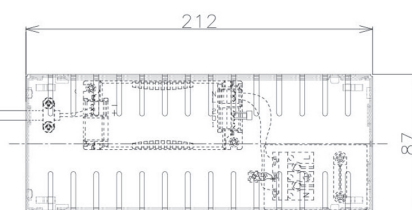

Item no. DD098-4520MW8030D

Series Name: Φ 150 Spark (Deep Cone)

Installation	Recessed mount
Type	Φ 150 Spark (Deep Cone)
Fixture wattage	44.3W
Beam angle	22 deg
Color Temp.	3000K
CRI	Ra>90
Luminous	4623 lm
Body	Die-cast aluminum alloy
Body finish	N/A
Trim finish	White
Reflector finish	Mirror
IP Rate	IP20
Light source	COB module
Input Voltage	AC220~240V
Dimming Type	Non-Dimmable
Certificate	CE, CCC
Cut Hole	150mm

Height (Weight)	Spot / Medium / Medium flood	Wide flood
65.3W	177 (1.4kg)	
48.5W	177 (1.5kg)	
44.3W	157 (1.2kg)	
33.8W	168 (1.1kg)	157 (1.1kg)
30.3W	168 (1.1kg)	157 (1.1kg)
23.0W	138 (0.9kg)	127 (0.9kg)