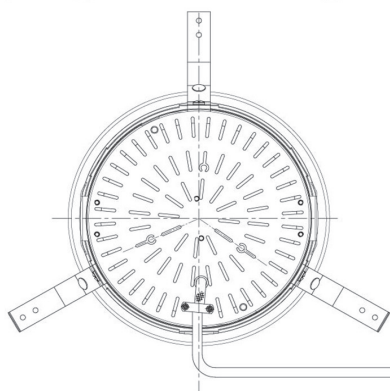

Item no. DD098-4520MW8030D

Series Name: Φ 150 Spark (Deep Cone)

Installation	Recessed mount
Type	
Fixture wattage	44.3W
Beam angle	22 deg
Color Temp.	3000K
CRI	Ra>90
Luminous	4623 lm
Body	Die-cast aluminum alloy
Body finish	N/A
Trim finish	White
Reflector finish	Mirror
IP Rate	IP20
Light source	COB module
Input Voltage	AC220~240V
Dimming Type	Non-Dimmable
Certificate	CE, CCC
Cut Hole	150mm

Height (Weight)	Spot / Medium / Medium flood	Wide flood
65.3W	177 (1.4kg)	
48.5W	177 (1.5kg)	
44.3W	157 (1.2kg)	
33.8W	168 (1.1kg)	157 (1.1kg)
30.3W	168 (1.1kg)	157 (1.1kg)
23.0W	138 (0.9kg)	127 (0.9kg)