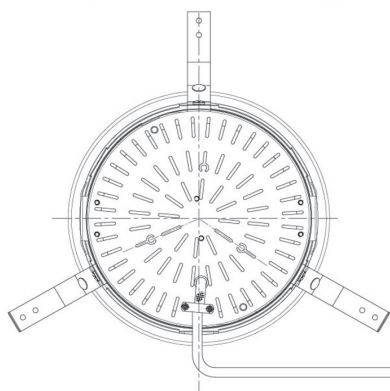

Item no. DD098-4520MW8030D

Series Name: Φ 150 Spark (Deep Cone)

Installation	Recessed mount
Type	Φ 150 Spark (Deep Cone)
Fixture wattage	44.3W
Beam angle	22 deg
Color Temp.	3000K
CRI	Ra>90
Luminous	4623 lm
Body	Die-cast aluminum alloy
Body finish	N/A
Trim finish	White
Reflector finish	Mirror
IP Rate	IP20
Light source	COB module
Input Voltage	AC220~240V
Dimming Type	Non-Dimmable
Certificate	CE, CCC
Cut Hole	150mm

Height (Weight)	Spot / Medium / Medium flood	Wide flood
65.3W	177 (1.4kg)	
48.5W	177 (1.5kg)	
44.3W	157 (1.2kg)	
33.8W	168 (1.1kg)	157 (1.1kg)
30.3W	168 (1.1kg)	157 (1.1kg)
23.0W	138 (0.9kg)	127 (0.9kg)