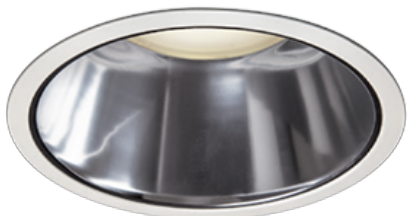

Item no. DD098-4520MW8030D

Series Name: Φ 150 Spark (Deep Cone)

Installation	Recessed mount
Type	Φ 150 Spark (Deep Cone)
Fixture wattage	44.3W
Beam angle	22 deg
Color Temp.	3000K
CRI	Ra>90
Luminous	4623 lm
Body	Die-cast aluminum alloy
Body finish	N/A
Trim finish	White
Reflector finish	Mirror
IP Rate	IP20
Light source	COB module
Input Voltage	AC220~240V
Dimming Type	Non-Dimmable
Certificate	CE, CCC
Cut Hole	150mm

Height (Weight)	Spot / Medium / Medium flood	Wide flood
65.3W	177 (1.4kg)	
48.5W	177 (1.5kg)	
44.3W	157 (1.2kg)	
33.8W	168 (1.1kg)	157 (1.1kg)
30.3W	168 (1.1kg)	157 (1.1kg)
23.0W	138 (0.9kg)	127 (0.9kg)