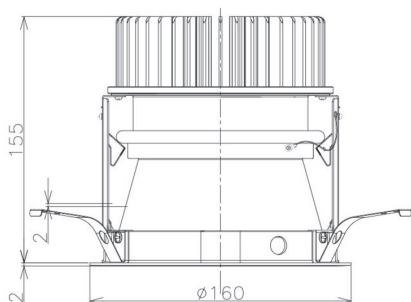

Item no. DD098-4520MW8030D

Series Name: Φ 150 Spark (Deep Cone)

Installation	Recessed mount
Type	
Fixture wattage	44.3W
Beam angle	22 deg
Color Temp.	3000K
CRI	Ra>90
Luminous	4623 lm
Body	Die-cast aluminum alloy
Body finish	N/A
Trim finish	White
Reflector finish	Mirror
IP Rate	IP20
Light source	COB module
Input Voltage	AC220~240V
Dimming Type	Non-Dimmable
Certificate	CE, CCC
Cut Hole	150mm

Height (Weight)	Spot / Medium / Medium flood	Wide flood
65.3W	177 (1.4kg)	
48.5W	177 (1.5kg)	
44.3W	157 (1.2kg)	
33.8W	168 (1.1kg)	157 (1.1kg)
30.3W	168 (1.1kg)	157 (1.1kg)
23.0W	138 (0.9kg)	127 (0.9kg)