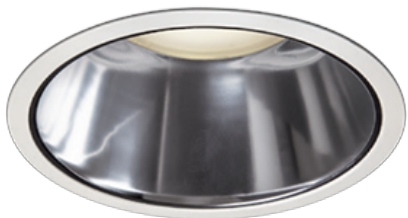

Item no. DD098-4520MW8030D

Series Name: Φ 150 Spark (Deep Cone)

Installation	Recessed mount
Type	
Fixture wattage	44.3W
Beam angle	22 deg
Color Temp.	3000K
CRI	Ra>90
Luminous	4623 lm
Body	Die-cast aluminum alloy
Body finish	N/A
Trim finish	White
Reflector finish	Mirror
IP Rate	IP20
Light source	COB module
Input Voltage	AC220~240V
Dimming Type	Non-Dimmable
Certificate	CE, CCC
Cut Hole	150mm

Height (Weight)	Spot / Medium / Medium flood	Wide flood
65.3W	177 (1.4kg)	
48.5W	177 (1.5kg)	
44.3W	157 (1.2kg)	
33.8W	168 (1.1kg)	157 (1.1kg)
30.3W	168 (1.1kg)	157 (1.1kg)
23.0W	138 (0.9kg)	127 (0.9kg)