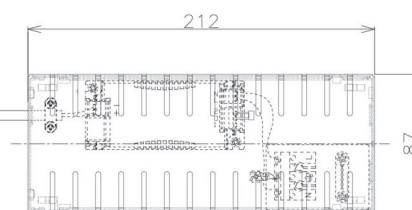

Item no. DD098-4520MW8030D

Series Name: Φ 150 Spark (Deep Cone)

Installation	Recessed mount
Type	
Fixture wattage	44.3W
Beam angle	22 deg
Color Temp.	3000K
CRI	Ra>90
Luminous	4623 lm
Body	Die-cast aluminum alloy
Body finish	N/A
Trim finish	White
Reflector finish	Mirror
IP Rate	IP20
Light source	COB module
Input Voltage	AC220~240V
Dimming Type	Non-Dimmable
Certificate	CE, CCC
Cut Hole	150mm

Height (Weight)	Spot / Medium / Medium flood	Wide flood
65.3W	177 (1.4kg)	
48.5W	177 (1.5kg)	
44.3W	157 (1.2kg)	
33.8W	168 (1.1kg)	157 (1.1kg)
30.3W	168 (1.1kg)	157 (1.1kg)
23.0W	138 (0.9kg)	127 (0.9kg)