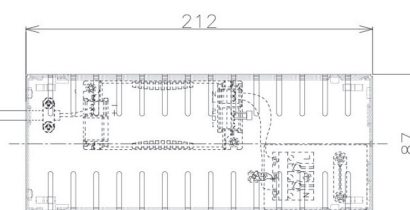

Item no. DD098-4520MW8035D

Series Name: Φ 150 Spark (Deep Cone)

Installation	Recessed mount
Type	Φ 150 Spark (Deep Cone)
Fixture wattage	44.3W
Beam angle	22 deg
Color Temp.	3500K
CRI	Ra>90
Luminous	4716 lm
Body	Die-cast aluminum alloy
Body finish	N/A
Trim finish	White
Reflector finish	Mirror
IP Rate	IP20
Light source	COB module
Input Voltage	AC220~240V
Dimming Type	Non-Dimmable
Certificate	CE, CCC
Cut Hole	150mm

Height (Weight)	Spot / Medium / Medium flood	Wide flood
65.3W	177 (1.4kg)	
48.5W	177 (1.5kg)	
44.3W	157 (1.2kg)	
33.8W	168 (1.1kg)	157 (1.1kg)
30.3W	168 (1.1kg)	157 (1.1kg)
23.0W	138 (0.9kg)	127 (0.9kg)