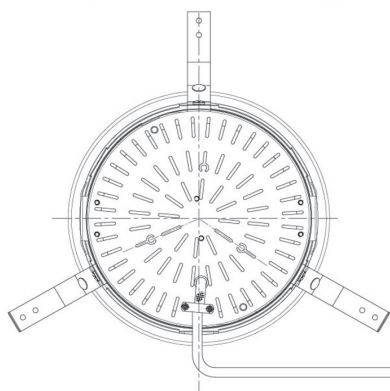

Item no. DD098-4520MW8035D

Series Name: Φ 150 Spark (Deep Cone)

Installation	Recessed mount
Type	Φ 150 Spark (Deep Cone)
Fixture wattage	44.3W
Beam angle	22 deg
Color Temp.	3500K
CRI	Ra>90
Luminous	4716 lm
Body	Die-cast aluminum alloy
Body finish	N/A
Trim finish	White
Reflector finish	Mirror
IP Rate	IP20
Light source	COB module
Input Voltage	AC220~240V
Dimming Type	Non-Dimmable
Certificate	CE, CCC
Cut Hole	150mm

Height (Weight)	Spot / Medium / Medium flood	Wide flood
65.3W	177 (1.4kg)	
48.5W	177 (1.5kg)	
44.3W	157 (1.2kg)	
33.8W	168 (1.1kg)	157 (1.1kg)
30.3W	168 (1.1kg)	157 (1.1kg)
23.0W	138 (0.9kg)	127 (0.9kg)