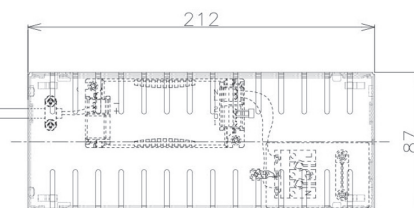

Item no. DD098-4520MW8035D

Series Name:  $\Phi$ 150 Spark (Deep Cone)

Installation	Recessed mount
Type	
Fixture wattage	44.3W
Beam angle	22 deg
Color Temp.	3500K
CRI	Ra>90
Luminous	4716 lm
Body	Die-cast aluminum alloy
Body finish	N/A
Trim finish	White
Reflector finish	Mirror
IP Rate	IP20
Light source	COB module
Input Voltage	AC220~240V
Dimming Type	Non-Dimmable
Certificate	CE, CCC
Cut Hole	150mm

Height (Weight)	Spot / Medium / Medium flood	Wide flood
65.3W	177 (1.4kg)	
48.5W	177 (1.5kg)	
44.3W	157 (1.2kg)	
33.8W	168 (1.1kg)	157 (1.1kg)
30.3W	168 (1.1kg)	157 (1.1kg)
23.0W	138 (0.9kg)	127 (0.9kg)