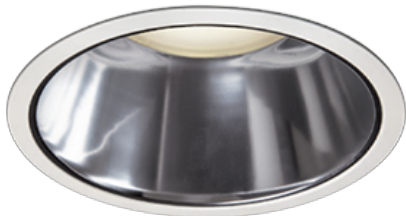

Item no. DD098-4520MW8035D

Series Name:  $\Phi$ 150 Spark (Deep Cone)

Installation	Recessed mount
Type	
Fixture wattage	44.3W
Beam angle	22 deg
Color Temp.	3500K
CRI	Ra>90
Luminous	4716 lm
Body	Die-cast aluminum alloy
Body finish	N/A
Trim finish	White
Reflector finish	Mirror
IP Rate	IP20
Light source	COB module
Input Voltage	AC220~240V
Dimming Type	Non-Dimmable
Certificate	CE, CCC
Cut Hole	150mm

Height (Weight)	Spot / Medium / Medium flood	Wide flood
65.3W	177 (1.4kg)	
48.5W	177 (1.5kg)	
44.3W	157 (1.2kg)	
33.8W	168 (1.1kg)	157 (1.1kg)
30.3W	168 (1.1kg)	157 (1.1kg)
23.0W	138 (0.9kg)	127 (0.9kg)