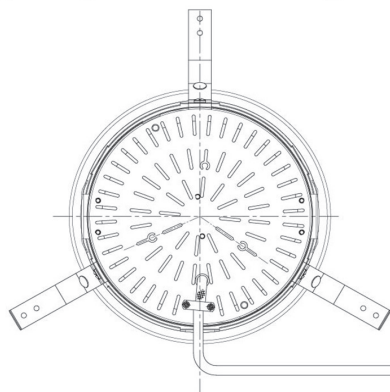

Item no. DD098-4520MW8035D

Series Name:  $\Phi$ 150 Spark (Deep Cone)

Installation	Recessed mount
Type	
Fixture wattage	44.3W
Beam angle	22 deg
Color Temp.	3500K
CRI	Ra>90
Luminous	4716 lm
Body	Die-cast aluminum alloy
Body finish	N/A
Trim finish	White
Reflector finish	Mirror
IP Rate	IP20
Light source	COB module
Input Voltage	AC220~240V
Dimming Type	Non-Dimmable
Certificate	CE, CCC
Cut Hole	150mm

Height (Weight)	Spot / Medium / Medium flood	Wide flood
65.3W	177 (1.4kg)	
48.5W	177 (1.5kg)	
44.3W	157 (1.2kg)	
33.8W	168 (1.1kg)	157 (1.1kg)
30.3W	168 (1.1kg)	157 (1.1kg)
23.0W	138 (0.9kg)	127 (0.9kg)