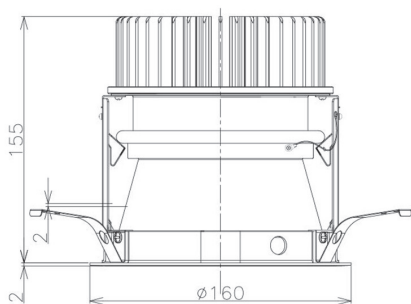

Item no. DD098-4520MW8035D

Series Name:  $\Phi$ 150 Spark (Deep Cone)

Installation	Recessed mount
Type	
Fixture wattage	44.3W
Beam angle	22 deg
Color Temp.	3500K
CRI	Ra>90
Luminous	4716 lm
Body	Die-cast aluminum alloy
Body finish	N/A
Trim finish	White
Reflector finish	Mirror
IP Rate	IP20
Light source	COB module
Input Voltage	AC220~240V
Dimming Type	Non-Dimmable
Certificate	CE, CCC
Cut Hole	150mm

Height (Weight)	Spot / Medium / Medium flood	Wide flood
65.3W	177 (1.4kg)	
48.5W	177 (1.5kg)	
44.3W	157 (1.2kg)	
33.8W	168 (1.1kg)	157 (1.1kg)
30.3W	168 (1.1kg)	157 (1.1kg)
23.0W	138 (0.9kg)	127 (0.9kg)