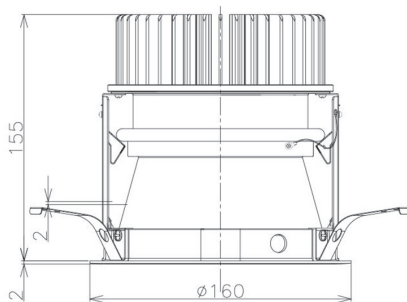

Item no. DD098-4520MW8040D

Series Name: Φ 150 Spark (Deep Cone)

Installation	Recessed mount
Type	
Fixture wattage	44.3W
Beam angle	22 deg
Color Temp.	4000K
CRI	Ra>90
Luminous	4762 lm
Body	Die-cast aluminum alloy
Body finish	N/A
Trim finish	White
Reflector finish	Mirror
IP Rate	IP20
Light source	COB module
Input Voltage	AC220~240V
Dimming Type	Non-Dimmable
Certificate	CE, CCC
Cut Hole	150mm

Height (Weight)	Spot / Medium / Medium flood	Wide flood
65.3W	177 (1.4kg)	
48.5W	177 (1.5kg)	
44.3W	157 (1.2kg)	
33.8W	168 (1.1kg)	157 (1.1kg)
30.3W	168 (1.1kg)	157 (1.1kg)
23.0W	138 (0.9kg)	127 (0.9kg)