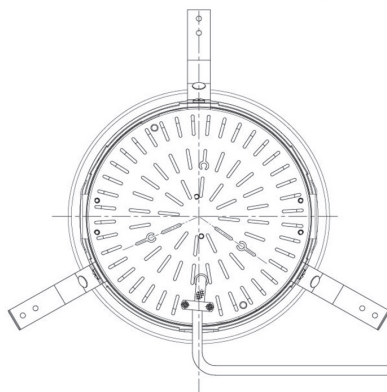

Item no. DD098-4520MW8040D

Series Name: Φ 150 Spark (Deep Cone)

Installation	Recessed mount
Type	
Fixture wattage	44.3W
Beam angle	22 deg
Color Temp.	4000K
CRI	Ra>90
Luminous	4762 lm
Body	Die-cast aluminum alloy
Body finish	N/A
Trim finish	White
Reflector finish	Mirror
IP Rate	IP20
Light source	COB module
Input Voltage	AC220~240V
Dimming Type	Non-Dimmable
Certificate	CE, CCC
Cut Hole	150mm

Height (Weight)	Spot / Medium / Medium flood	Wide flood
65.3W	177 (1.4kg)	
48.5W	177 (1.5kg)	
44.3W	157 (1.2kg)	
33.8W	168 (1.1kg)	157 (1.1kg)
30.3W	168 (1.1kg)	157 (1.1kg)
23.0W	138 (0.9kg)	127 (0.9kg)