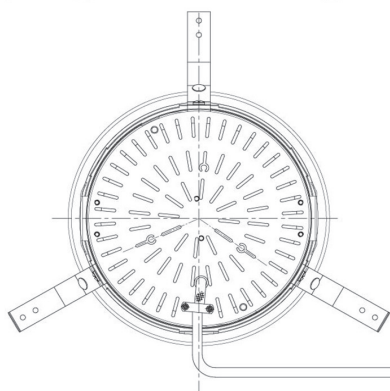

Item no. DD098-4520MW8040D

Series Name:  $\Phi$ 150 Spark (Deep Cone)

Installation	Recessed mount
Type	$\Phi$ 150 Spark (Deep Cone)
Fixture wattage	44.3W
Beam angle	22 deg
Color Temp.	4000K
CRI	Ra>90
Luminous	4762 lm
Body	Die-cast aluminum alloy
Body finish	N/A
Trim finish	White
Reflector finish	Mirror
IP Rate	IP20
Light source	COB module
Input Voltage	AC220~240V
Dimming Type	Non-Dimmable
Certificate	CE, CCC
Cut Hole	150mm

Height (Weight)	Spot / Medium / Medium flood	Wide flood
65.3W	177 (1.4kg)	
48.5W	177 (1.5kg)	
44.3W	157 (1.2kg)	
33.8W	168 (1.1kg)	157 (1.1kg)
30.3W	168 (1.1kg)	157 (1.1kg)
23.0W	138 (0.9kg)	127 (0.9kg)