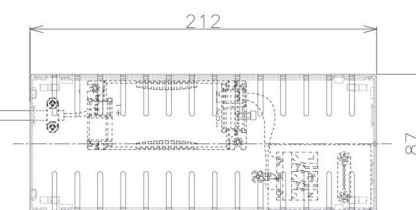

Item no. DD098-4520MW8040D

Series Name: Φ 150 Spark (Deep Cone)

Installation	Recessed mount
Type	
Fixture wattage	44.3W
Beam angle	22 deg
Color Temp.	4000K
CRI	Ra>90
Luminous	4762 lm
Body	Die-cast aluminum alloy
Body finish	N/A
Trim finish	White
Reflector finish	Mirror
IP Rate	IP20
Light source	COB module
Input Voltage	AC220~240V
Dimming Type	Non-Dimmable
Certificate	CE, CCC
Cut Hole	150mm

Height (Weight)	Spot / Medium / Medium flood	Wide flood
65.3W	177 (1.4kg)	
48.5W	177 (1.5kg)	
44.3W	157 (1.2kg)	
33.8W	168 (1.1kg)	157 (1.1kg)
30.3W	168 (1.1kg)	157 (1.1kg)
23.0W	138 (0.9kg)	127 (0.9kg)