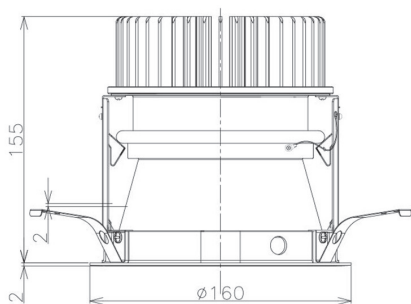

Item no. DD098-4520MW8040D

Series Name:  $\Phi$ 150 Spark (Deep Cone)

Installation	Recessed mount
Type	$\Phi$ 150 Spark (Deep Cone)
Fixture wattage	44.3W
Beam angle	22 deg
Color Temp.	4000K
CRI	Ra>90
Luminous	4762 lm
Body	Die-cast aluminum alloy
Body finish	N/A
Trim finish	White
Reflector finish	Mirror
IP Rate	IP20
Light source	COB module
Input Voltage	AC220~240V
Dimming Type	Non-Dimmable
Certificate	CE, CCC
Cut Hole	150mm

Height (Weight)	Spot / Medium / Medium flood	Wide flood
65.3W	177 (1.4kg)	
48.5W	177 (1.5kg)	
44.3W	157 (1.2kg)	
33.8W	168 (1.1kg)	157 (1.1kg)
30.3W	168 (1.1kg)	157 (1.1kg)
23.0W	138 (0.9kg)	127 (0.9kg)