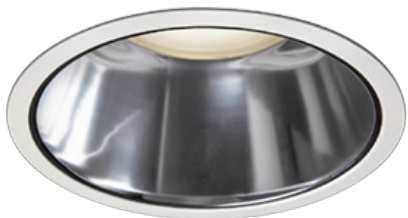

Item no. DD098-4520MW8040D

Series Name:  $\Phi$ 150 Spark (Deep Cone)

Installation	Recessed mount
Type	$\Phi$ 150 Spark (Deep Cone)
Fixture wattage	44.3W
Beam angle	22 deg
Color Temp.	4000K
CRI	Ra>90
Luminous	4762 lm
Body	Die-cast aluminum alloy
Body finish	N/A
Trim finish	White
Reflector finish	Mirror
IP Rate	IP20
Light source	COB module
Input Voltage	AC220~240V
Dimming Type	Non-Dimmable
Certificate	CE, CCC
Cut Hole	150mm

Height (Weight)	Spot / Medium / Medium flood	Wide flood
65.3W	177 (1.4kg)	
48.5W	177 (1.5kg)	
44.3W	157 (1.2kg)	
33.8W	168 (1.1kg)	157 (1.1kg)
30.3W	168 (1.1kg)	157 (1.1kg)
23.0W	138 (0.9kg)	127 (0.9kg)