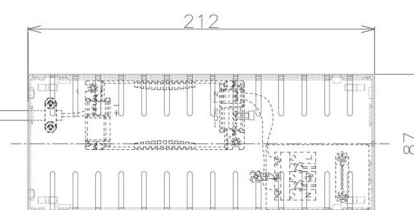

Item no. DD098-4520MW8040D

Series Name:  $\Phi$ 150 Spark (Deep Cone)

Installation	Recessed mount
Type	$\Phi$ 150 Spark (Deep Cone)
Fixture wattage	44.3W
Beam angle	22 deg
Color Temp.	4000K
CRI	Ra>90
Luminous	4762 lm
Body	Die-cast aluminum alloy
Body finish	N/A
Trim finish	White
Reflector finish	Mirror
IP Rate	IP20
Light source	COB module
Input Voltage	AC220~240V
Dimming Type	Non-Dimmable
Certificate	CE, CCC
Cut Hole	150mm

Height (Weight)	Spot / Medium / Medium flood	Wide flood
65.3W	177 (1.4kg)	
48.5W	177 (1.5kg)	
44.3W	157 (1.2kg)	
33.8W	168 (1.1kg)	157 (1.1kg)
30.3W	168 (1.1kg)	157 (1.1kg)
23.0W	138 (0.9kg)	127 (0.9kg)