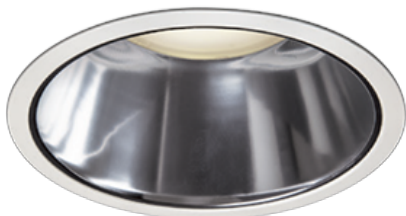

Item no. DD098-4520MW8527D

Series Name:  $\Phi$ 150 Spark (Deep Cone)

Installation	Recessed mount
Type	$\Phi$ 150 Spark (Deep Cone)
Fixture wattage	44.3W
Beam angle	22 deg
Color Temp.	2700K
CRI	Ra>85
Luminous	4172 lm
Body	Die-cast aluminum alloy
Body finish	N/A
Trim finish	White
Reflector finish	Mirror
IP Rate	IP20
Light source	COB module
Input Voltage	AC220~240V
Dimming Type	Non-Dimmable
Certificate	CE, CCC
Cut Hole	150mm

Height (Weight)	Spot / Medium / Medium flood	Wide flood
65.3W	177 (1.4kg)	
48.5W	177 (1.5kg)	
44.3W	157 (1.2kg)	
33.8W	168 (1.1kg)	157 (1.1kg)
30.3W	168 (1.1kg)	157 (1.1kg)
23.0W	138 (0.9kg)	127 (0.9kg)