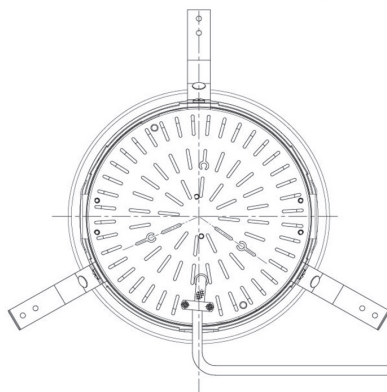

Item no. DD098-4520MW8527D

Series Name: Φ 150 Spark (Deep Cone)

Installation	Recessed mount
Type	
Fixture wattage	44.3W
Beam angle	22 deg
Color Temp.	2700K
CRI	Ra>85
Luminous	4172 lm
Body	Die-cast aluminum alloy
Body finish	N/A
Trim finish	White
Reflector finish	Mirror
IP Rate	IP20
Light source	COB module
Input Voltage	AC220~240V
Dimming Type	Non-Dimmable
Certificate	CE, CCC
Cut Hole	150mm

Height (Weight)	Spot / Medium / Medium flood	Wide flood
65.3W	177 (1.4kg)	
48.5W	177 (1.5kg)	
44.3W	157 (1.2kg)	
33.8W	168 (1.1kg)	157 (1.1kg)
30.3W	168 (1.1kg)	157 (1.1kg)
23.0W	138 (0.9kg)	127 (0.9kg)