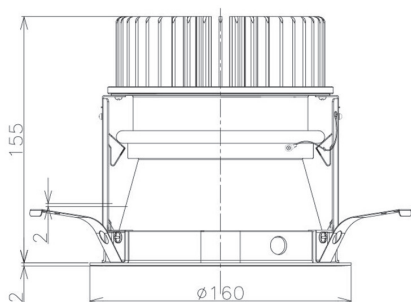

Item no. DD098-4520MW8527D

Series Name:  $\Phi$ 150 Spark (Deep Cone)

Installation	Recessed mount
Type	$\Phi$ 150 Spark (Deep Cone)
Fixture wattage	44.3W
Beam angle	22 deg
Color Temp.	2700K
CRI	Ra>85
Luminous	4172 lm
Body	Die-cast aluminum alloy
Body finish	N/A
Trim finish	White
Reflector finish	Mirror
IP Rate	IP20
Light source	COB module
Input Voltage	AC220~240V
Dimming Type	Non-Dimmable
Certificate	CE, CCC
Cut Hole	150mm

Height (Weight)	Spot / Medium / Medium flood	Wide flood
65.3W	177 (1.4kg)	
48.5W	177 (1.5kg)	
44.3W	157 (1.2kg)	
33.8W	168 (1.1kg)	157 (1.1kg)
30.3W	168 (1.1kg)	157 (1.1kg)
23.0W	138 (0.9kg)	127 (0.9kg)