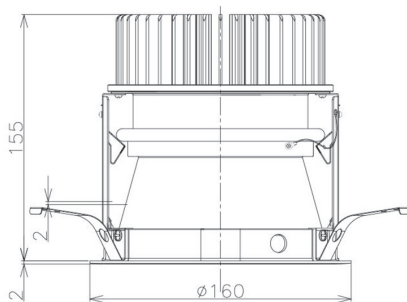

Item no. DD098-4520MW8527D

Series Name: Φ 150 Spark (Deep Cone)

Installation	Recessed mount
Type	
Fixture wattage	44.3W
Beam angle	22 deg
Color Temp.	2700K
CRI	Ra>85
Luminous	4172 lm
Body	Die-cast aluminum alloy
Body finish	N/A
Trim finish	White
Reflector finish	Mirror
IP Rate	IP20
Light source	COB module
Input Voltage	AC220~240V
Dimming Type	Non-Dimmable
Certificate	CE, CCC
Cut Hole	150mm

Height (Weight)	Spot / Medium / Medium flood	Wide flood
65.3W	177 (1.4kg)	
48.5W	177 (1.5kg)	
44.3W	157 (1.2kg)	
33.8W	168 (1.1kg)	157 (1.1kg)
30.3W	168 (1.1kg)	157 (1.1kg)
23.0W	138 (0.9kg)	127 (0.9kg)