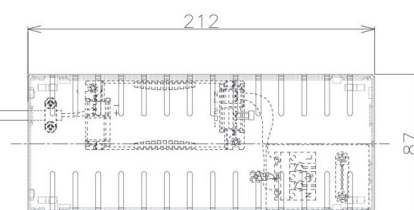

Item no. DD098-4520MW8527D

Series Name:  $\Phi$ 150 Spark (Deep Cone)

Installation	Recessed mount
Type	$\Phi$ 150 Spark (Deep Cone)
Fixture wattage	44.3W
Beam angle	22 deg
Color Temp.	2700K
CRI	Ra>85
Luminous	4172 lm
Body	Die-cast aluminum alloy
Body finish	N/A
Trim finish	White
Reflector finish	Mirror
IP Rate	IP20
Light source	COB module
Input Voltage	AC220~240V
Dimming Type	Non-Dimmable
Certificate	CE, CCC
Cut Hole	150mm

Height (Weight)	Spot / Medium / Medium flood	Wide flood
65.3W	177 (1.4kg)	
48.5W	177 (1.5kg)	
44.3W	157 (1.2kg)	
33.8W	168 (1.1kg)	157 (1.1kg)
30.3W	168 (1.1kg)	157 (1.1kg)
23.0W	138 (0.9kg)	127 (0.9kg)