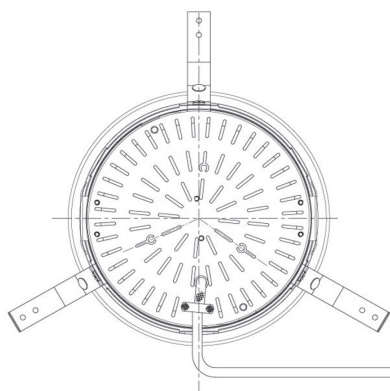

Item no. DD098-4520MW8527D

Series Name:  $\Phi$ 150 Spark (Deep Cone)

Installation	Recessed mount
Type	$\Phi$ 150 Spark (Deep Cone)
Fixture wattage	44.3W
Beam angle	22 deg
Color Temp.	2700K
CRI	Ra>85
Luminous	4172 lm
Body	Die-cast aluminum alloy
Body finish	N/A
Trim finish	White
Reflector finish	Mirror
IP Rate	IP20
Light source	COB module
Input Voltage	AC220~240V
Dimming Type	Non-Dimmable
Certificate	CE, CCC
Cut Hole	150mm

Height (Weight)	Spot / Medium / Medium flood	Wide flood
65.3W	177 (1.4kg)	
48.5W	177 (1.5kg)	
44.3W	157 (1.2kg)	
33.8W	168 (1.1kg)	157 (1.1kg)
30.3W	168 (1.1kg)	157 (1.1kg)
23.0W	138 (0.9kg)	127 (0.9kg)