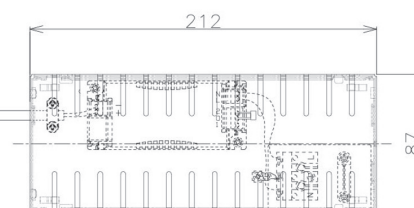

Item no. DD098-4520MW8527D

Series Name: Φ 150 Spark (Deep Cone)

Installation	Recessed mount
Type	
Fixture wattage	44.3W
Beam angle	22 deg
Color Temp.	2700K
CRI	Ra>85
Luminous	4172 lm
Body	Die-cast aluminum alloy
Body finish	N/A
Trim finish	White
Reflector finish	Mirror
IP Rate	IP20
Light source	COB module
Input Voltage	AC220~240V
Dimming Type	Non-Dimmable
Certificate	CE, CCC
Cut Hole	150mm

Height (Weight)	Spot / Medium / Medium flood	Wide flood
65.3W	177 (1.4kg)	
48.5W	177 (1.5kg)	
44.3W	157 (1.2kg)	
33.8W	168 (1.1kg)	157 (1.1kg)
30.3W	168 (1.1kg)	157 (1.1kg)
23.0W	138 (0.9kg)	127 (0.9kg)