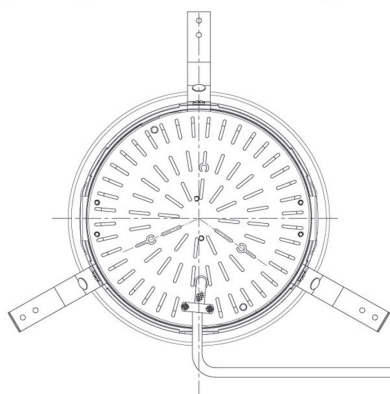

Item no. DD098-4520MW8530D

Series Name: Φ 150 Spark (Deep Cone)

Installation	Recessed mount
Type	
Fixture wattage	44.3W
Beam angle	22 deg
Color Temp.	3000K
CRI	Ra>85
Luminous	4346 lm
Body	Die-cast aluminum alloy
Body finish	N/A
Trim finish	White
Reflector finish	Mirror
IP Rate	IP20
Light source	COB module
Input Voltage	AC220~240V
Dimming Type	Non-Dimmable
Certificate	CE, CCC
Cut Hole	150mm

Height (Weight)	Spot / Medium / Medium flood	Wide flood
65.3W	177 (1.4kg)	
48.5W	177 (1.5kg)	
44.3W	157 (1.2kg)	
33.8W	168 (1.1kg)	157 (1.1kg)
30.3W	168 (1.1kg)	157 (1.1kg)
23.0W	138 (0.9kg)	127 (0.9kg)