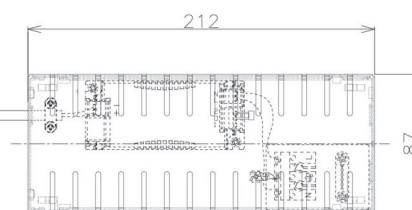

Item no. DD098-4520MW8530D

Series Name: Φ 150 Spark (Deep Cone)

Installation	Recessed mount
Type	
Fixture wattage	44.3W
Beam angle	22 deg
Color Temp.	3000K
CRI	Ra>85
Luminous	4346 lm
Body	Die-cast aluminum alloy
Body finish	N/A
Trim finish	White
Reflector finish	Mirror
IP Rate	IP20
Light source	COB module
Input Voltage	AC220~240V
Dimming Type	Non-Dimmable
Certificate	CE, CCC
Cut Hole	150mm

Height (Weight)	Spot / Medium / Medium flood	Wide flood
65.3W	177 (1.4kg)	
48.5W	177 (1.5kg)	
44.3W	157 (1.2kg)	
33.8W	168 (1.1kg)	157 (1.1kg)
30.3W	168 (1.1kg)	157 (1.1kg)
23.0W	138 (0.9kg)	127 (0.9kg)