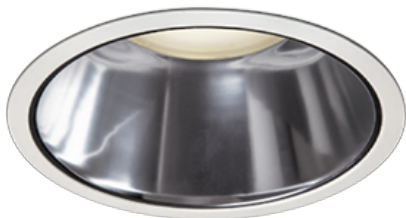

Item no. DD098-4520MW8530D

Series Name: Φ 150 Spark (Deep Cone)

Installation	Recessed mount
Type	
Fixture wattage	44.3W
Beam angle	22 deg
Color Temp.	3000K
CRI	Ra>85
Luminous	4346 lm
Body	Die-cast aluminum alloy
Body finish	N/A
Trim finish	White
Reflector finish	Mirror
IP Rate	IP20
Light source	COB module
Input Voltage	AC220~240V
Dimming Type	Non-Dimmable
Certificate	CE, CCC
Cut Hole	150mm

Height (Weight)	Spot / Medium / Medium flood	Wide flood
65.3W	177 (1.4kg)	
48.5W	177 (1.5kg)	
44.3W	157 (1.2kg)	
33.8W	168 (1.1kg)	157 (1.1kg)
30.3W	168 (1.1kg)	157 (1.1kg)
23.0W	138 (0.9kg)	127 (0.9kg)