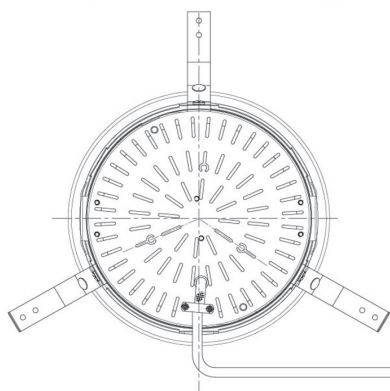

Item no. DD098-4520MW8530D

Series Name: Φ 150 Spark (Deep Cone)

Installation	Recessed mount
Type	Φ 150 Spark (Deep Cone)
Fixture wattage	44.3W
Beam angle	22 deg
Color Temp.	3000K
CRI	Ra>85
Luminous	4346 lm
Body	Die-cast aluminum alloy
Body finish	N/A
Trim finish	White
Reflector finish	Mirror
IP Rate	IP20
Light source	COB module
Input Voltage	AC220~240V
Dimming Type	Non-Dimmable
Certificate	CE, CCC
Cut Hole	150mm

Height (Weight)	Spot / Medium / Medium flood	Wide flood
65.3W	177 (1.4kg)	
48.5W	177 (1.5kg)	
44.3W	157 (1.2kg)	
33.8W	168 (1.1kg)	157 (1.1kg)
30.3W	168 (1.1kg)	157 (1.1kg)
23.0W	138 (0.9kg)	127 (0.9kg)