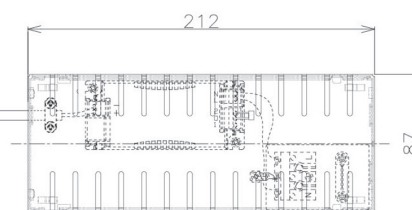

Item no. DD098-4520MW8530D

Series Name: Φ 150 Spark (Deep Cone)

Installation	Recessed mount
Type	Φ 150 Spark (Deep Cone)
Fixture wattage	44.3W
Beam angle	22 deg
Color Temp.	3000K
CRI	Ra>85
Luminous	4346 lm
Body	Die-cast aluminum alloy
Body finish	N/A
Trim finish	White
Reflector finish	Mirror
IP Rate	IP20
Light source	COB module
Input Voltage	AC220~240V
Dimming Type	Non-Dimmable
Certificate	CE, CCC
Cut Hole	150mm

Height (Weight)	Spot / Medium / Medium flood	Wide flood
65.3W	177 (1.4kg)	
48.5W	177 (1.5kg)	
44.3W	157 (1.2kg)	
33.8W	168 (1.1kg)	157 (1.1kg)
30.3W	168 (1.1kg)	157 (1.1kg)
23.0W	138 (0.9kg)	127 (0.9kg)