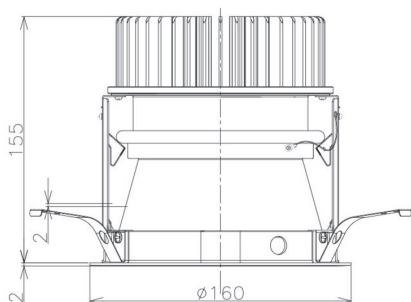

Item no. DD098-4520MW8530D

Series Name: Φ 150 Spark (Deep Cone)

Installation	Recessed mount
Type	
Fixture wattage	44.3W
Beam angle	22 deg
Color Temp.	3000K
CRI	Ra>85
Luminous	4346 lm
Body	Die-cast aluminum alloy
Body finish	N/A
Trim finish	White
Reflector finish	Mirror
IP Rate	IP20
Light source	COB module
Input Voltage	AC220~240V
Dimming Type	Non-Dimmable
Certificate	CE, CCC
Cut Hole	150mm

Height (Weight)	Spot / Medium / Medium flood	Wide flood
65.3W	177 (1.4kg)	
48.5W	177 (1.5kg)	
44.3W	157 (1.2kg)	
33.8W	168 (1.1kg)	157 (1.1kg)
30.3W	168 (1.1kg)	157 (1.1kg)
23.0W	138 (0.9kg)	127 (0.9kg)