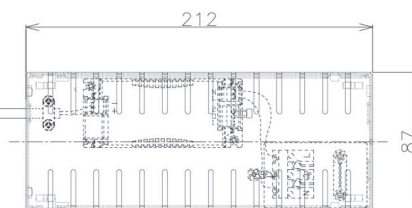

Item no. DD098-4520MW8535D

Series Name: Φ 150 Spark (Deep Cone)

Installation	Recessed mount
Type	
Fixture wattage	44.3W
Beam angle	22 deg
Color Temp.	3500K
CRI	Ra>85
Luminous	4433 lm
Body	Die-cast aluminum alloy
Body finish	N/A
Trim finish	White
Reflector finish	Mirror
IP Rate	IP20
Light source	COB module
Input Voltage	AC220~240V
Dimming Type	Non-Dimmable
Certificate	CE, CCC
Cut Hole	150mm

Height (Weight)	Spot / Medium / Medium flood	Wide flood
65.3W	177 (1.4kg)	
48.5W	177 (1.5kg)	
44.3W	157 (1.2kg)	
33.8W	168 (1.1kg)	157 (1.1kg)
30.3W	168 (1.1kg)	157 (1.1kg)
23.0W	138 (0.9kg)	127 (0.9kg)