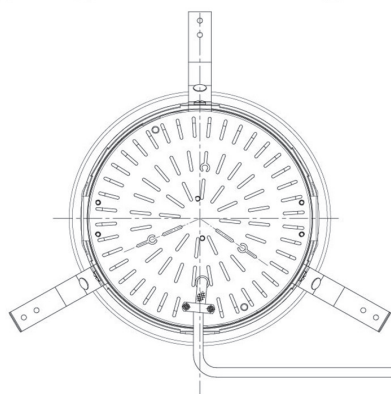

Item no. DD098-4520MW8535D

Series Name: Φ 150 Spark (Deep Cone)

Installation	Recessed mount
Type	
Fixture wattage	44.3W
Beam angle	22 deg
Color Temp.	3500K
CRI	Ra>85
Luminous	4433 lm
Body	Die-cast aluminum alloy
Body finish	N/A
Trim finish	White
Reflector finish	Mirror
IP Rate	IP20
Light source	COB module
Input Voltage	AC220~240V
Dimming Type	Non-Dimmable
Certificate	CE, CCC
Cut Hole	150mm

Height (Weight)	Spot / Medium / Medium flood	Wide flood
65.3W	177 (1.4kg)	
48.5W	177 (1.5kg)	
44.3W	157 (1.2kg)	
33.8W	168 (1.1kg)	157 (1.1kg)
30.3W	168 (1.1kg)	157 (1.1kg)
23.0W	138 (0.9kg)	127 (0.9kg)