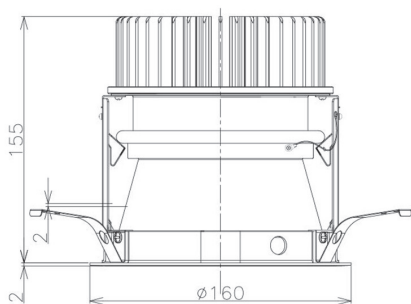

Item no. DD098-4520MW8535D

Series Name: Φ 150 Spark (Deep Cone)

Installation	Recessed mount
Type	
Fixture wattage	44.3W
Beam angle	22 deg
Color Temp.	3500K
CRI	Ra>85
Luminous	4433 lm
Body	Die-cast aluminum alloy
Body finish	N/A
Trim finish	White
Reflector finish	Mirror
IP Rate	IP20
Light source	COB module
Input Voltage	AC220~240V
Dimming Type	Non-Dimmable
Certificate	CE, CCC
Cut Hole	150mm

Height (Weight)	Spot / Medium / Medium flood	Wide flood
65.3W	177 (1.4kg)	
48.5W	177 (1.5kg)	
44.3W	157 (1.2kg)	
33.8W	168 (1.1kg)	157 (1.1kg)
30.3W	168 (1.1kg)	157 (1.1kg)
23.0W	138 (0.9kg)	127 (0.9kg)