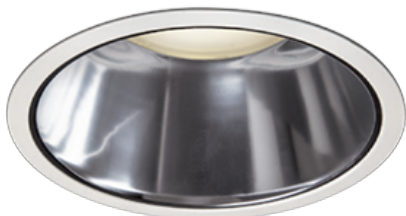

Item no. DD098-4520MW8535D

Series Name: Φ 150 Spark (Deep Cone)

Installation	Recessed mount
Type	
Fixture wattage	44.3W
Beam angle	22 deg
Color Temp.	3500K
CRI	Ra>85
Luminous	4433 lm
Body	Die-cast aluminum alloy
Body finish	N/A
Trim finish	White
Reflector finish	Mirror
IP Rate	IP20
Light source	COB module
Input Voltage	AC220~240V
Dimming Type	Non-Dimmable
Certificate	CE, CCC
Cut Hole	150mm

Height (Weight)	Spot / Medium / Medium flood	Wide flood
65.3W	177 (1.4kg)	
48.5W	177 (1.5kg)	
44.3W	157 (1.2kg)	
33.8W	168 (1.1kg)	157 (1.1kg)
30.3W	168 (1.1kg)	157 (1.1kg)
23.0W	138 (0.9kg)	127 (0.9kg)