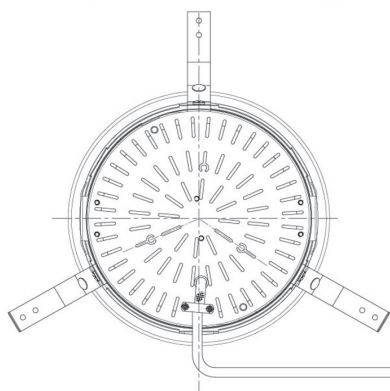

Item no. DD098-4520MW8540D

Series Name: Φ 150 Spark (Deep Cone)

Installation	Recessed mount
Type	Φ 150 Spark (Deep Cone)
Fixture wattage	44.3W
Beam angle	22 deg
Color Temp.	4000K
CRI	Ra>85
Luminous	4476 lm
Body	Die-cast aluminum alloy
Body finish	N/A
Trim finish	White
Reflector finish	Mirror
IP Rate	IP20
Light source	COB module
Input Voltage	AC220~240V
Dimming Type	Non-Dimmable
Certificate	CE, CCC
Cut Hole	150mm

Height (Weight)	Spot / Medium / Medium flood	Wide flood
65.3W	177 (1.4kg)	
48.5W	177 (1.5kg)	
44.3W	157 (1.2kg)	
33.8W	168 (1.1kg)	157 (1.1kg)
30.3W	168 (1.1kg)	157 (1.1kg)
23.0W	138 (0.9kg)	127 (0.9kg)