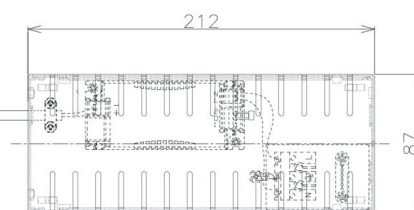

Item no. DD098-4520MW8540D

Series Name: Φ 150 Spark (Deep Cone)

Installation	Recessed mount
Type	Φ 150 Spark (Deep Cone)
Fixture wattage	44.3W
Beam angle	22 deg
Color Temp.	4000K
CRI	Ra>85
Luminous	4476 lm
Body	Die-cast aluminum alloy
Body finish	N/A
Trim finish	White
Reflector finish	Mirror
IP Rate	IP20
Light source	COB module
Input Voltage	AC220~240V
Dimming Type	Non-Dimmable
Certificate	CE, CCC
Cut Hole	150mm

Height (Weight)	Spot / Medium / Medium flood	Wide flood
65.3W	177 (1.4kg)	
48.5W	177 (1.5kg)	
44.3W	157 (1.2kg)	
33.8W	168 (1.1kg)	157 (1.1kg)
30.3W	168 (1.1kg)	157 (1.1kg)
23.0W	138 (0.9kg)	127 (0.9kg)