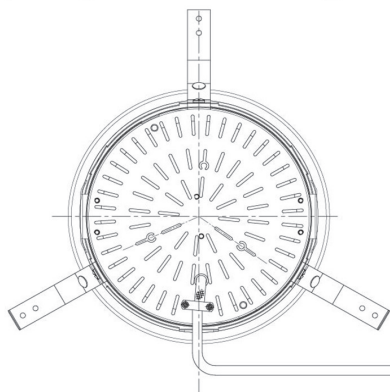

Item no. DD098-4520MW9027D

Series Name: Φ 150 Spark (Deep Cone)

Installation	Recessed mount
Type	
Fixture wattage	44.3W
Beam angle	22 deg
Color Temp.	2700K
CRI	Ra>90
Luminous	3794 lm
Body	Die-cast aluminum alloy
Body finish	N/A
Trim finish	White
Reflector finish	Mirror
IP Rate	IP20
Light source	COB module
Input Voltage	AC220~240V
Dimming Type	Non-Dimmable
Certificate	CE, CCC
Cut Hole	150mm

Height (Weight)	Spot / Medium / Medium flood	Wide flood
65.3W	177 (1.4kg)	
48.5W	177 (1.5kg)	
44.3W	157 (1.2kg)	
33.8W	168 (1.1kg)	157 (1.1kg)
30.3W	168 (1.1kg)	157 (1.1kg)
23.0W	138 (0.9kg)	127 (0.9kg)