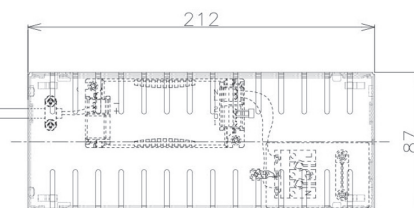

Item no. DD098-4520MW9027D

Series Name: Φ 150 Spark (Deep Cone)

Installation	Recessed mount
Type	
Fixture wattage	44.3W
Beam angle	22 deg
Color Temp.	2700K
CRI	Ra>90
Luminous	3794 lm
Body	Die-cast aluminum alloy
Body finish	N/A
Trim finish	White
Reflector finish	Mirror
IP Rate	IP20
Light source	COB module
Input Voltage	AC220~240V
Dimming Type	Non-Dimmable
Certificate	CE, CCC
Cut Hole	150mm

Height (Weight)	Spot / Medium / Medium flood	Wide flood
65.3W	177 (1.4kg)	
48.5W	177 (1.5kg)	
44.3W	157 (1.2kg)	
33.8W	168 (1.1kg)	157 (1.1kg)
30.3W	168 (1.1kg)	157 (1.1kg)
23.0W	138 (0.9kg)	127 (0.9kg)