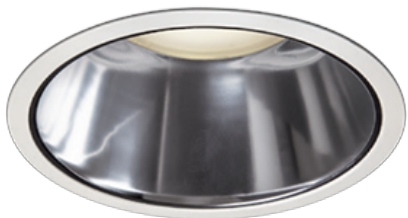

Item no. DD098-4520MW9027D

Series Name: Φ 150 Spark (Deep Cone)

Installation	Recessed mount
Type	
Fixture wattage	44.3W
Beam angle	22 deg
Color Temp.	2700K
CRI	Ra>90
Luminous	3794 lm
Body	Die-cast aluminum alloy
Body finish	N/A
Trim finish	White
Reflector finish	Mirror
IP Rate	IP20
Light source	COB module
Input Voltage	AC220~240V
Dimming Type	Non-Dimmable
Certificate	CE, CCC
Cut Hole	150mm

Height (Weight)	Spot / Medium / Medium flood	Wide flood
65.3W	177 (1.4kg)	
48.5W	177 (1.5kg)	
44.3W	157 (1.2kg)	
33.8W	168 (1.1kg)	157 (1.1kg)
30.3W	168 (1.1kg)	157 (1.1kg)
23.0W	138 (0.9kg)	127 (0.9kg)