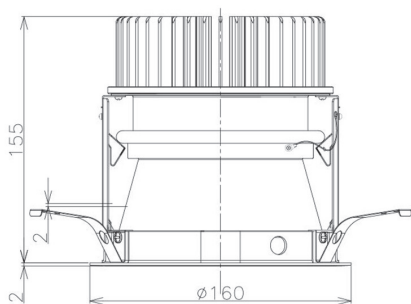

Item no. DD098-4520MW9027D

Series Name: Φ 150 Spark (Deep Cone)

Installation	Recessed mount
Type	
Fixture wattage	44.3W
Beam angle	22 deg
Color Temp.	2700K
CRI	Ra>90
Luminous	3794 lm
Body	Die-cast aluminum alloy
Body finish	N/A
Trim finish	White
Reflector finish	Mirror
IP Rate	IP20
Light source	COB module
Input Voltage	AC220~240V
Dimming Type	Non-Dimmable
Certificate	CE, CCC
Cut Hole	150mm

Height (Weight)	Spot / Medium / Medium flood	Wide flood
65.3W	177 (1.4kg)	
48.5W	177 (1.5kg)	
44.3W	157 (1.2kg)	
33.8W	168 (1.1kg)	157 (1.1kg)
30.3W	168 (1.1kg)	157 (1.1kg)
23.0W	138 (0.9kg)	127 (0.9kg)