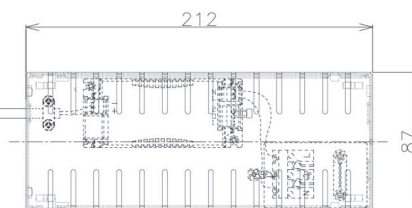

Item no. DD098-4520MW9030D

Series Name: Φ 150 Spark (Deep Cone)

Installation	Recessed mount
Type	
Fixture wattage	44.3W
Beam angle	22 deg
Color Temp.	3000K
CRI	Ra>90
Luminous	3952 lm
Body	Die-cast aluminum alloy
Body finish	N/A
Trim finish	White
Reflector finish	Mirror
IP Rate	IP20
Light source	COB module
Input Voltage	AC220~240V
Dimming Type	Non-Dimmable
Certificate	CE, CCC
Cut Hole	150mm

Height (Weight)	Spot / Medium / Medium flood	Wide flood
65.3W	177 (1.4kg)	
48.5W	177 (1.5kg)	
44.3W	157 (1.2kg)	
33.8W	168 (1.1kg)	157 (1.1kg)
30.3W	168 (1.1kg)	157 (1.1kg)
23.0W	138 (0.9kg)	127 (0.9kg)