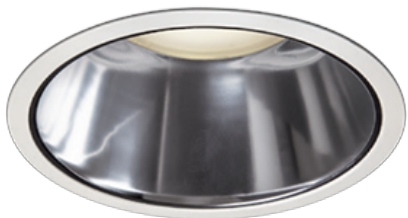

Item no. DD098-4520MW9030D

Series Name: Φ 150 Spark (Deep Cone)

Installation	Recessed mount
Type	
Fixture wattage	44.3W
Beam angle	22 deg
Color Temp.	3000K
CRI	Ra>90
Luminous	3952 lm
Body	Die-cast aluminum alloy
Body finish	N/A
Trim finish	White
Reflector finish	Mirror
IP Rate	IP20
Light source	COB module
Input Voltage	AC220~240V
Dimming Type	Non-Dimmable
Certificate	CE, CCC
Cut Hole	150mm

Height (Weight)	Spot / Medium / Medium flood	Wide flood
65.3W	177 (1.4kg)	
48.5W	177 (1.5kg)	
44.3W	157 (1.2kg)	
33.8W	168 (1.1kg)	157 (1.1kg)
30.3W	168 (1.1kg)	157 (1.1kg)
23.0W	138 (0.9kg)	127 (0.9kg)