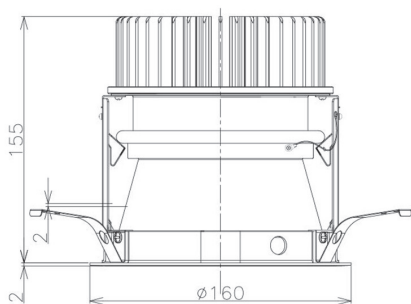

Item no. DD098-4520MW9030D

Series Name: Φ 150 Spark (Deep Cone)

Installation	Recessed mount
Type	
Fixture wattage	44.3W
Beam angle	22 deg
Color Temp.	3000K
CRI	Ra>90
Luminous	3952 lm
Body	Die-cast aluminum alloy
Body finish	N/A
Trim finish	White
Reflector finish	Mirror
IP Rate	IP20
Light source	COB module
Input Voltage	AC220~240V
Dimming Type	Non-Dimmable
Certificate	CE, CCC
Cut Hole	150mm

Height (Weight)	Spot / Medium / Medium flood	Wide flood
65.3W	177 (1.4kg)	
48.5W	177 (1.5kg)	
44.3W	157 (1.2kg)	
33.8W	168 (1.1kg)	157 (1.1kg)
30.3W	168 (1.1kg)	157 (1.1kg)
23.0W	138 (0.9kg)	127 (0.9kg)