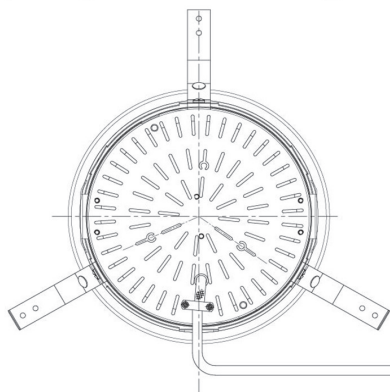

Item no. DD098-4520MW9030D

Series Name: Φ 150 Spark (Deep Cone)

Installation	Recessed mount
Type	
Fixture wattage	44.3W
Beam angle	22 deg
Color Temp.	3000K
CRI	Ra>90
Luminous	3952 lm
Body	Die-cast aluminum alloy
Body finish	N/A
Trim finish	White
Reflector finish	Mirror
IP Rate	IP20
Light source	COB module
Input Voltage	AC220~240V
Dimming Type	Non-Dimmable
Certificate	CE, CCC
Cut Hole	150mm

Height (Weight)	Spot / Medium / Medium flood	Wide flood
65.3W	177 (1.4kg)	
48.5W	177 (1.5kg)	
44.3W	157 (1.2kg)	
33.8W	168 (1.1kg)	157 (1.1kg)
30.3W	168 (1.1kg)	157 (1.1kg)
23.0W	138 (0.9kg)	127 (0.9kg)