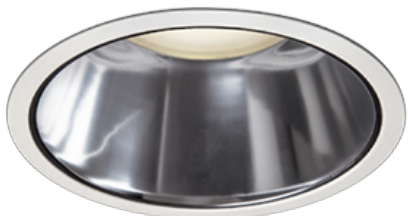

Item no. DD098-4520MW9035D

Series Name: Φ 150 Spark (Deep Cone)

Installation	Recessed mount
Type	
Fixture wattage	44.3W
Beam angle	22 deg
Color Temp.	3500K
CRI	Ra>90
Luminous	4031 lm
Body	Die-cast aluminum alloy
Body finish	N/A
Trim finish	White
Reflector finish	Mirror
IP Rate	IP20
Light source	COB module
Input Voltage	AC220~240V
Dimming Type	Non-Dimmable
Certificate	CE, CCC
Cut Hole	150mm

Height (Weight)	Spot / Medium / Medium flood	Wide flood
65.3W	177 (1.4kg)	
48.5W	177 (1.5kg)	
44.3W	157 (1.2kg)	
33.8W	168 (1.1kg)	157 (1.1kg)
30.3W	168 (1.1kg)	157 (1.1kg)
23.0W	138 (0.9kg)	127 (0.9kg)