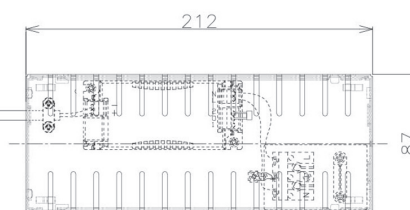

Item no. DD098-4520MW9035D

Series Name: Φ 150 Spark (Deep Cone)

Installation	Recessed mount
Type	
Fixture wattage	44.3W
Beam angle	22 deg
Color Temp.	3500K
CRI	Ra>90
Luminous	4031 lm
Body	Die-cast aluminum alloy
Body finish	N/A
Trim finish	White
Reflector finish	Mirror
IP Rate	IP20
Light source	COB module
Input Voltage	AC220~240V
Dimming Type	Non-Dimmable
Certificate	CE, CCC
Cut Hole	150mm

Height (Weight)	Spot / Medium / Medium flood	Wide flood
65.3W	177 (1.4kg)	
48.5W	177 (1.5kg)	
44.3W	157 (1.2kg)	
33.8W	168 (1.1kg)	157 (1.1kg)
30.3W	168 (1.1kg)	157 (1.1kg)
23.0W	138 (0.9kg)	127 (0.9kg)