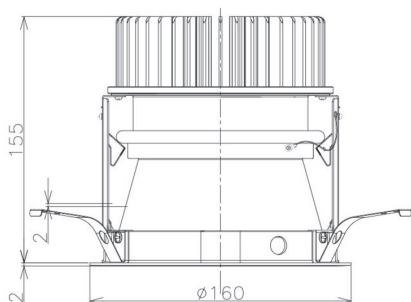

Item no. DD098-4520MW9035D

Series Name: Φ 150 Spark (Deep Cone)

Installation	Recessed mount
Type	
Fixture wattage	44.3W
Beam angle	22 deg
Color Temp.	3500K
CRI	Ra>90
Luminous	4031 lm
Body	Die-cast aluminum alloy
Body finish	N/A
Trim finish	White
Reflector finish	Mirror
IP Rate	IP20
Light source	COB module
Input Voltage	AC220~240V
Dimming Type	Non-Dimmable
Certificate	CE, CCC
Cut Hole	150mm

Height (Weight)	Spot / Medium / Medium flood	Wide flood
65.3W	177 (1.4kg)	
48.5W	177 (1.5kg)	
44.3W	157 (1.2kg)	
33.8W	168 (1.1kg)	157 (1.1kg)
30.3W	168 (1.1kg)	157 (1.1kg)
23.0W	138 (0.9kg)	127 (0.9kg)