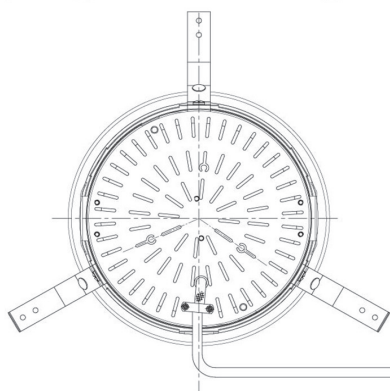

Item no. DD098-4520MW9035D

Series Name: Φ 150 Spark (Deep Cone)

Installation	Recessed mount
Type	
Fixture wattage	44.3W
Beam angle	22 deg
Color Temp.	3500K
CRI	Ra>90
Luminous	4031 lm
Body	Die-cast aluminum alloy
Body finish	N/A
Trim finish	White
Reflector finish	Mirror
IP Rate	IP20
Light source	COB module
Input Voltage	AC220~240V
Dimming Type	Non-Dimmable
Certificate	CE, CCC
Cut Hole	150mm

Height (Weight)	Spot / Medium / Medium flood	Wide flood
65.3W	177 (1.4kg)	
48.5W	177 (1.5kg)	
44.3W	157 (1.2kg)	
33.8W	168 (1.1kg)	157 (1.1kg)
30.3W	168 (1.1kg)	157 (1.1kg)
23.0W	138 (0.9kg)	127 (0.9kg)