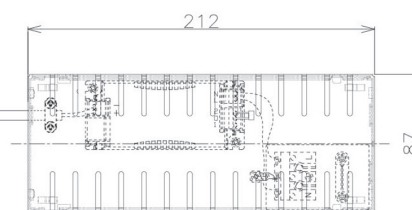

Item no. DD098-4520MW9035D

Series Name: Φ 150 Spark (Deep Cone)

| | |
|------------------|------------------------------|
| Installation | Recessed mount |
| Type | Φ 150 Spark (Deep Cone) |
| Fixture wattage | 44.3W |
| Beam angle | 22 deg |
| Color Temp. | 3500K |
| CRI | Ra>90 |
| Luminous | 4031 lm |
| Body | Die-cast aluminum alloy |
| Body finish | N/A |
| Trim finish | White |
| Reflector finish | Mirror |
| IP Rate | IP20 |
| Light source | COB module |
| Input Voltage | AC220~240V |
| Dimming Type | Non-Dimmable |
| Certificate | CE, CCC |
| Cut Hole | 150mm |

| Height (Weight) | Spot / Medium / Medium flood | Wide flood |
|-----------------|------------------------------|-------------|
| 65.3W | 177 (1.4kg) | |
| 48.5W | 177 (1.5kg) | |
| 44.3W | 157 (1.2kg) | |
| 33.8W | 168 (1.1kg) | 157 (1.1kg) |
| 30.3W | 168 (1.1kg) | 157 (1.1kg) |
| 23.0W | 138 (0.9kg) | 127 (0.9kg) |