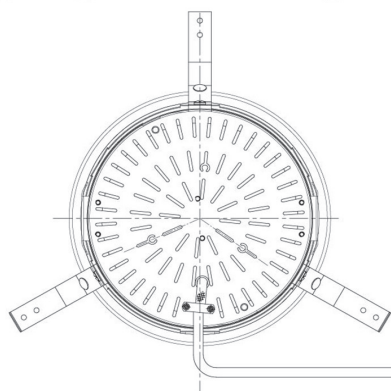

Item no. DD098-4520MW9035D

Series Name: Φ 150 Spark (Deep Cone)

| | |
|------------------|------------------------------|
| Installation | Recessed mount |
| Type | Φ 150 Spark (Deep Cone) |
| Fixture wattage | 44.3W |
| Beam angle | 22 deg |
| Color Temp. | 3500K |
| CRI | Ra>90 |
| Luminous | 4031 lm |
| Body | Die-cast aluminum alloy |
| Body finish | N/A |
| Trim finish | White |
| Reflector finish | Mirror |
| IP Rate | IP20 |
| Light source | COB module |
| Input Voltage | AC220~240V |
| Dimming Type | Non-Dimmable |
| Certificate | CE, CCC |
| Cut Hole | 150mm |

| Height (Weight) | Spot / Medium / Medium flood | Wide flood |
|-----------------|------------------------------|-------------|
| 65.3W | 177 (1.4kg) | |
| 48.5W | 177 (1.5kg) | |
| 44.3W | 157 (1.2kg) | |
| 33.8W | 168 (1.1kg) | 157 (1.1kg) |
| 30.3W | 168 (1.1kg) | 157 (1.1kg) |
| 23.0W | 138 (0.9kg) | 127 (0.9kg) |