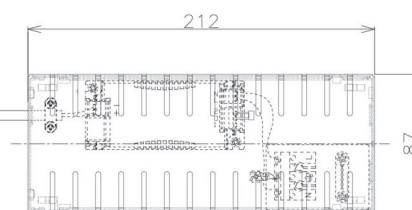

Item no. DD098-4520MW9040D

Series Name:  $\Phi$ 150 Spark (Deep Cone)

Installation	Recessed mount
Type	
Fixture wattage	44.3W
Beam angle	22 deg
Color Temp.	4000K
CRI	Ra>90
Luminous	4070 lm
Body	Die-cast aluminum alloy
Body finish	N/A
Trim finish	White
Reflector finish	Mirror
IP Rate	IP20
Light source	COB module
Input Voltage	AC220~240V
Dimming Type	Non-Dimmable
Certificate	CE, CCC
Cut Hole	150mm

Height (Weight)	Spot / Medium / Medium flood	Wide flood
65.3W	177 (1.4kg)	
48.5W	177 (1.5kg)	
44.3W	157 (1.2kg)	
33.8W	168 (1.1kg)	157 (1.1kg)
30.3W	168 (1.1kg)	157 (1.1kg)
23.0W	138 (0.9kg)	127 (0.9kg)