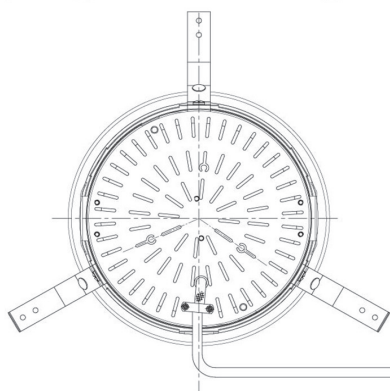

Item no. DD098-4520MW9040D

Series Name:  $\Phi$ 150 Spark (Deep Cone)

Installation	Recessed mount
Type	
Fixture wattage	44.3W
Beam angle	22 deg
Color Temp.	4000K
CRI	Ra>90
Luminous	4070 lm
Body	Die-cast aluminum alloy
Body finish	N/A
Trim finish	White
Reflector finish	Mirror
IP Rate	IP20
Light source	COB module
Input Voltage	AC220~240V
Dimming Type	Non-Dimmable
Certificate	CE, CCC
Cut Hole	150mm

Height (Weight)	Spot / Medium / Medium flood	Wide flood
65.3W	177 (1.4kg)	
48.5W	177 (1.5kg)	
44.3W	157 (1.2kg)	
33.8W	168 (1.1kg)	157 (1.1kg)
30.3W	168 (1.1kg)	157 (1.1kg)
23.0W	138 (0.9kg)	127 (0.9kg)