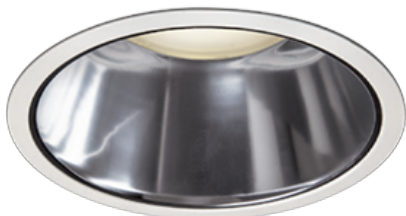

Item no. DD098-4520MW9040D

Series Name:  $\Phi$ 150 Spark (Deep Cone)

Installation	Recessed mount
Type	
Fixture wattage	44.3W
Beam angle	22 deg
Color Temp.	4000K
CRI	Ra>90
Luminous	4070 lm
Body	Die-cast aluminum alloy
Body finish	N/A
Trim finish	White
Reflector finish	Mirror
IP Rate	IP20
Light source	COB module
Input Voltage	AC220~240V
Dimming Type	Non-Dimmable
Certificate	CE, CCC
Cut Hole	150mm

Height (Weight)	Spot / Medium / Medium flood	Wide flood
65.3W	177 (1.4kg)	
48.5W	177 (1.5kg)	
44.3W	157 (1.2kg)	
33.8W	168 (1.1kg)	157 (1.1kg)
30.3W	168 (1.1kg)	157 (1.1kg)
23.0W	138 (0.9kg)	127 (0.9kg)