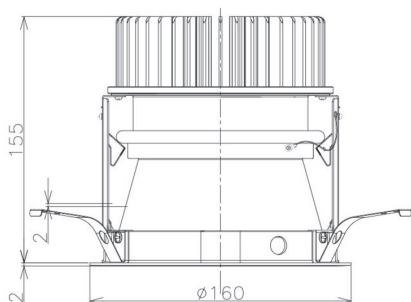

Item no. DD098-4520MW9040D

Series Name:  $\Phi$ 150 Spark (Deep Cone)

Installation	Recessed mount
Type	
Fixture wattage	44.3W
Beam angle	22 deg
Color Temp.	4000K
CRI	Ra>90
Luminous	4070 lm
Body	Die-cast aluminum alloy
Body finish	N/A
Trim finish	White
Reflector finish	Mirror
IP Rate	IP20
Light source	COB module
Input Voltage	AC220~240V
Dimming Type	Non-Dimmable
Certificate	CE, CCC
Cut Hole	150mm

Height (Weight)	Spot / Medium / Medium flood	Wide flood
65.3W	177 (1.4kg)	
48.5W	177 (1.5kg)	
44.3W	157 (1.2kg)	
33.8W	168 (1.1kg)	157 (1.1kg)
30.3W	168 (1.1kg)	157 (1.1kg)
23.0W	138 (0.9kg)	127 (0.9kg)