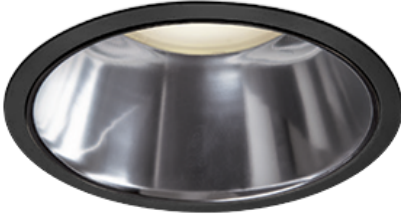

Item no. DD098-4530MB9027D

Series Name:  $\Phi$ 150 Spark (Deep Cone)

Installation	Recessed mount
Type	
Fixture wattage	44.3W
Beam angle	41 deg
Color Temp.	2700K
CRI	Ra>90
Luminous	3636 lm
Body	Die-cast aluminum alloy
Body finish	N/A
Trim finish	Black
Reflector finish	Mirror
IP Rate	IP20
Light source	COB module
Input Voltage	AC220~240V
Dimming Type	Non-Dimmable
Certificate	CE, CCC
Cut Hole	150mm

Height (Weight)	Spot / Medium / Medium flood	Wide flood
65.3W	177 (1.4kg)	
48.5W	177 (1.5kg)	
44.3W	157 (1.2kg)	
33.8W	168 (1.1kg)	157 (1.1kg)
30.3W	168 (1.1kg)	157 (1.1kg)
23.0W	138 (0.9kg)	127 (0.9kg)