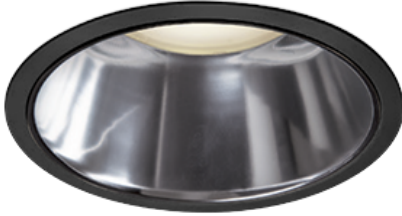

Item no. DD098-4530MB9027D

Series Name: Φ 150 Spark (Deep Cone)

Installation	Recessed mount
Type	Φ 150 Spark (Deep Cone)
Fixture wattage	44.3W
Beam angle	41 deg
Color Temp.	2700K
CRI	Ra>90
Luminous	3636 lm
Body	Die-cast aluminum alloy
Body finish	N/A
Trim finish	Black
Reflector finish	Mirror
IP Rate	IP20
Light source	COB module
Input Voltage	AC220~240V
Dimming Type	Non-Dimmable
Certificate	CE, CCC
Cut Hole	150mm

Height (Weight)	Spot / Medium / Medium flood	Wide flood
65.3W	177 (1.4kg)	
48.5W	177 (1.5kg)	
44.3W	157 (1.2kg)	
33.8W	168 (1.1kg)	157 (1.1kg)
30.3W	168 (1.1kg)	157 (1.1kg)
23.0W	138 (0.9kg)	127 (0.9kg)