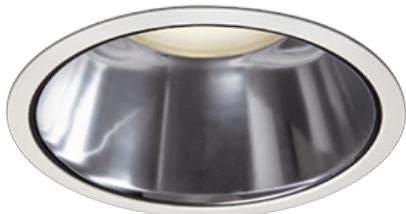

Item no. DD098-4530MW8027D

Series Name: Φ 150 Spark (Deep Cone)

Installation	Recessed mount
Type	Φ 150 Spark (Deep Cone)
Fixture wattage	44.3W
Beam angle	41 deg
Color Temp.	2700K
CRI	Ra>90
Luminous	4254 lm
Body	Die-cast aluminum alloy
Body finish	N/A
Trim finish	White
Reflector finish	Mirror
IP Rate	IP20
Light source	COB module
Input Voltage	AC220~240V
Dimming Type	Non-Dimmable
Certificate	CE, CCC
Cut Hole	150mm

Height (Weight)	Spot / Medium / Medium flood	Wide flood
65.3W	177 (1.4kg)	
48.5W	177 (1.5kg)	
44.3W	157 (1.2kg)	
33.8W	168 (1.1kg)	157 (1.1kg)
30.3W	168 (1.1kg)	157 (1.1kg)
23.0W	138 (0.9kg)	127 (0.9kg)