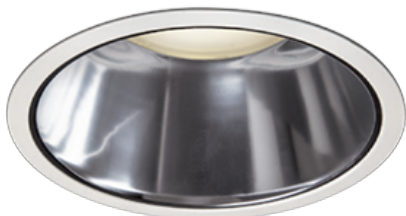

Item no. DD098-4530MW8030D

Series Name: Φ 150 Spark (Deep Cone)

Installation	Recessed mount
Type	
Fixture wattage	44.3W
Beam angle	41 deg
Color Temp.	3000K
CRI	Ra>90
Luminous	4431 lm
Body	Die-cast aluminum alloy
Body finish	N/A
Trim finish	White
Reflector finish	Mirror
IP Rate	IP20
Light source	COB module
Input Voltage	AC220~240V
Dimming Type	Non-Dimmable
Certificate	CE, CCC
Cut Hole	150mm

Height (Weight)	Spot / Medium / Medium flood	Wide flood
65.3W	177 (1.4kg)	
48.5W	177 (1.5kg)	
44.3W	157 (1.2kg)	
33.8W	168 (1.1kg)	157 (1.1kg)
30.3W	168 (1.1kg)	157 (1.1kg)
23.0W	138 (0.9kg)	127 (0.9kg)