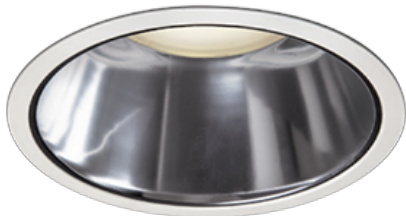

Item no. DD098-4530MW8035D

Series Name: Φ 150 Spark (Deep Cone)

Installation	Recessed mount
Type	Φ 150 Spark (Deep Cone)
Fixture wattage	44.3W
Beam angle	41 deg
Color Temp.	3500K
CRI	Ra>90
Luminous	4519 lm
Body	Die-cast aluminum alloy
Body finish	N/A
Trim finish	White
Reflector finish	Mirror
IP Rate	IP20
Light source	COB module
Input Voltage	AC220~240V
Dimming Type	Non-Dimmable
Certificate	CE, CCC
Cut Hole	150mm

Height (Weight)	Spot / Medium / Medium flood	Wide flood
65.3W	177 (1.4kg)	
48.5W	177 (1.5kg)	
44.3W	157 (1.2kg)	
33.8W	168 (1.1kg)	157 (1.1kg)
30.3W	168 (1.1kg)	157 (1.1kg)
23.0W	138 (0.9kg)	127 (0.9kg)