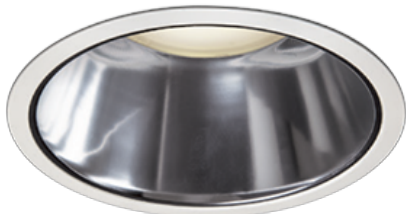

Item no. DD098-4530MW8040D

Series Name: Φ 150 Spark (Deep Cone)

Installation	Recessed mount
Type	Φ 150 Spark (Deep Cone)
Fixture wattage	44.3W
Beam angle	41 deg
Color Temp.	4000K
CRI	Ra>90
Luminous	4564 lm
Body	Die-cast aluminum alloy
Body finish	N/A
Trim finish	White
Reflector finish	Mirror
IP Rate	IP20
Light source	COB module
Input Voltage	AC220~240V
Dimming Type	Non-Dimmable
Certificate	CE, CCC
Cut Hole	150mm

Height (Weight)	Spot / Medium / Medium flood	Wide flood
65.3W	177 (1.4kg)	
48.5W	177 (1.5kg)	
44.3W	157 (1.2kg)	
33.8W	168 (1.1kg)	157 (1.1kg)
30.3W	168 (1.1kg)	157 (1.1kg)
23.0W	138 (0.9kg)	127 (0.9kg)