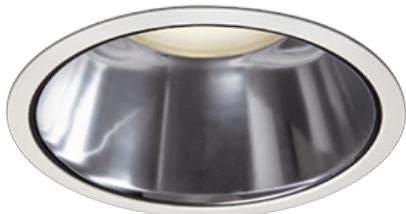

Item no. DD098-4530MW8530D

Series Name: Φ 150 Spark (Deep Cone)

Installation	Recessed mount
Type	Φ 150 Spark (Deep Cone)
Fixture wattage	44.3W
Beam angle	41 deg
Color Temp.	3000K
CRI	Ra>85
Luminous	4165 lm
Body	Die-cast aluminum alloy
Body finish	N/A
Trim finish	White
Reflector finish	Mirror
IP Rate	IP20
Light source	COB module
Input Voltage	AC220~240V
Dimming Type	Non-Dimmable
Certificate	CE, CCC
Cut Hole	150mm

Height (Weight)	Spot / Medium / Medium flood	Wide flood
65.3W	177 (1.4kg)	
48.5W	177 (1.5kg)	
44.3W	157 (1.2kg)	
33.8W	168 (1.1kg)	157 (1.1kg)
30.3W	168 (1.1kg)	157 (1.1kg)
23.0W	138 (0.9kg)	127 (0.9kg)