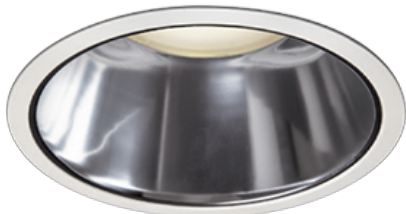

Item no. DD098-4530MW8535D

Series Name:  $\Phi$ 150 Spark (Deep Cone)

Installation	Recessed mount
Type	$\Phi$ 150 Spark (Deep Cone)
Fixture wattage	44.3W
Beam angle	41 deg
Color Temp.	3500K
CRI	Ra>85
Luminous	4248 lm
Body	Die-cast aluminum alloy
Body finish	N/A
Trim finish	White
Reflector finish	Mirror
IP Rate	IP20
Light source	COB module
Input Voltage	AC220~240V
Dimming Type	Non-Dimmable
Certificate	CE, CCC
Cut Hole	150mm

Height (Weight)	Spot / Medium / Medium flood	Wide flood
65.3W	177 (1.4kg)	
48.5W	177 (1.5kg)	
44.3W	157 (1.2kg)	
33.8W	168 (1.1kg)	157 (1.1kg)
30.3W	168 (1.1kg)	157 (1.1kg)
23.0W	138 (0.9kg)	127 (0.9kg)